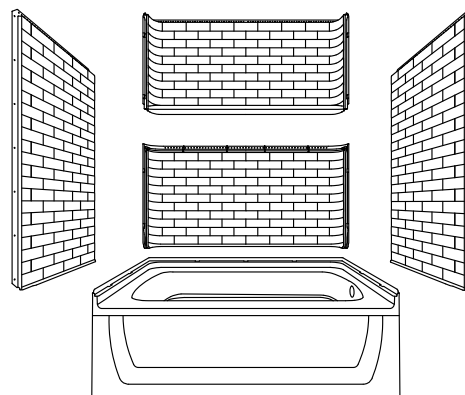

Traverse®

60" x 32 bath/shower with AIP backerboards

71520128

Features

- Tongue-and-groove modular design allows for easy installation during any phase of construction.
- Modern subway tile design.
- Full-length shelf provides generous storage.
- Easy-to-clean, durable high-gloss finish.

Material

- Compression molded from our exclusive solid Vikrell® material.

Installation

- Pro4™ installation system features a two-piece back wall design, enabling one-person handling and installation.
- Alcove.
- Caulk-free installation.
- Above-floor drain (AFD) rough-in.
- Right drain.

Recommended Products/Accessories

K-23726 Drain treatment

Included Components

Product consists of:

71121122 60" x 32" AFD bath

71524106 60" x 32" wall set w/ AIP backerboards

Codes/Standards

CSA B45.5/IAPMO Z124