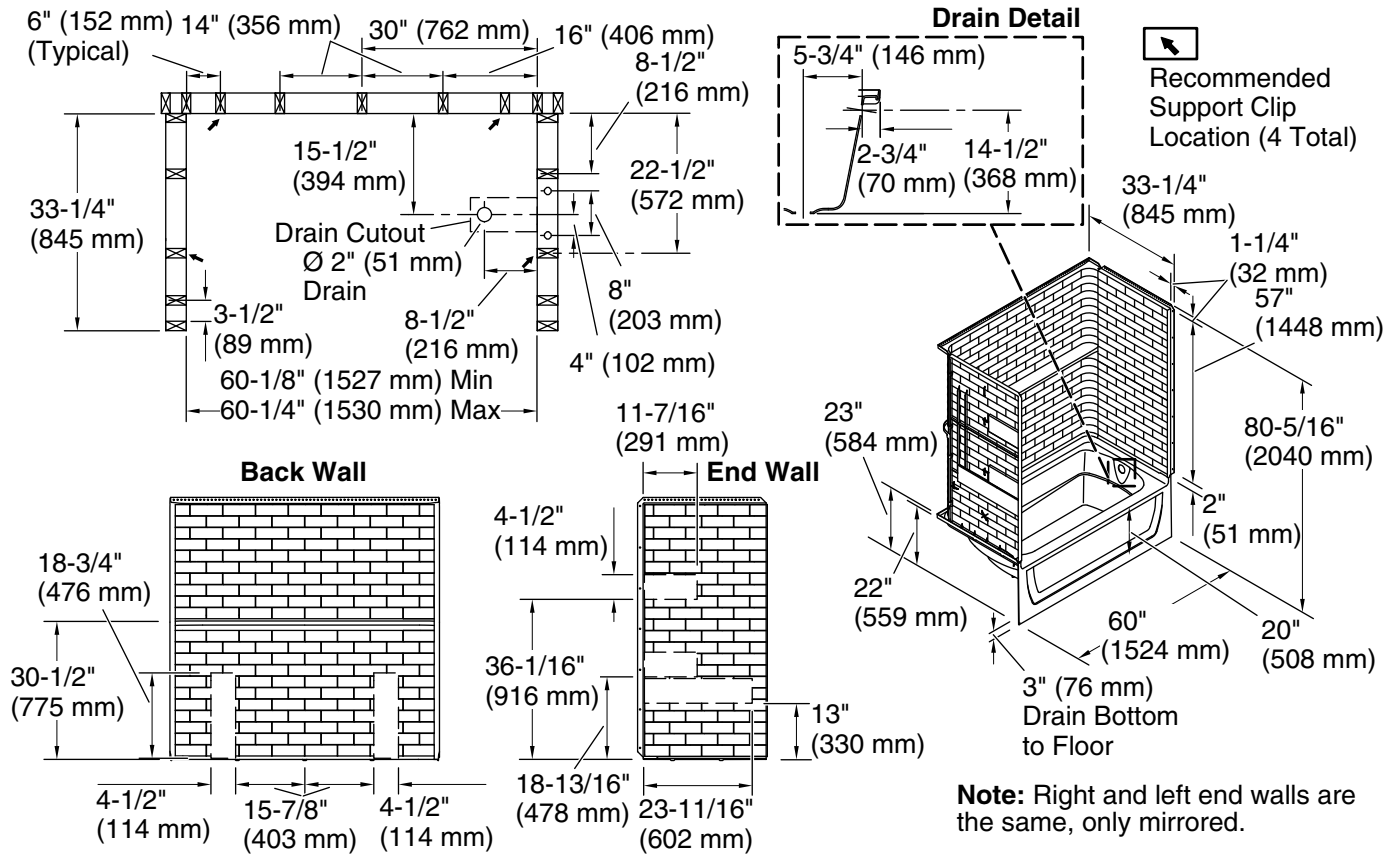

5-29-2021 21:28 - US/CA

Technical Information

All product dimensions are nominal.

Installation: Three-wall alcove
 Maximum door height: 58-3/4" (1492 mm)
 Maximum door width: 57-5/8" (1464 mm)

Notes

Install this product according to the installation instructions.
 Studs should be positioned roughly as shown.
 Double studding is recommended for pivot shower door installations.