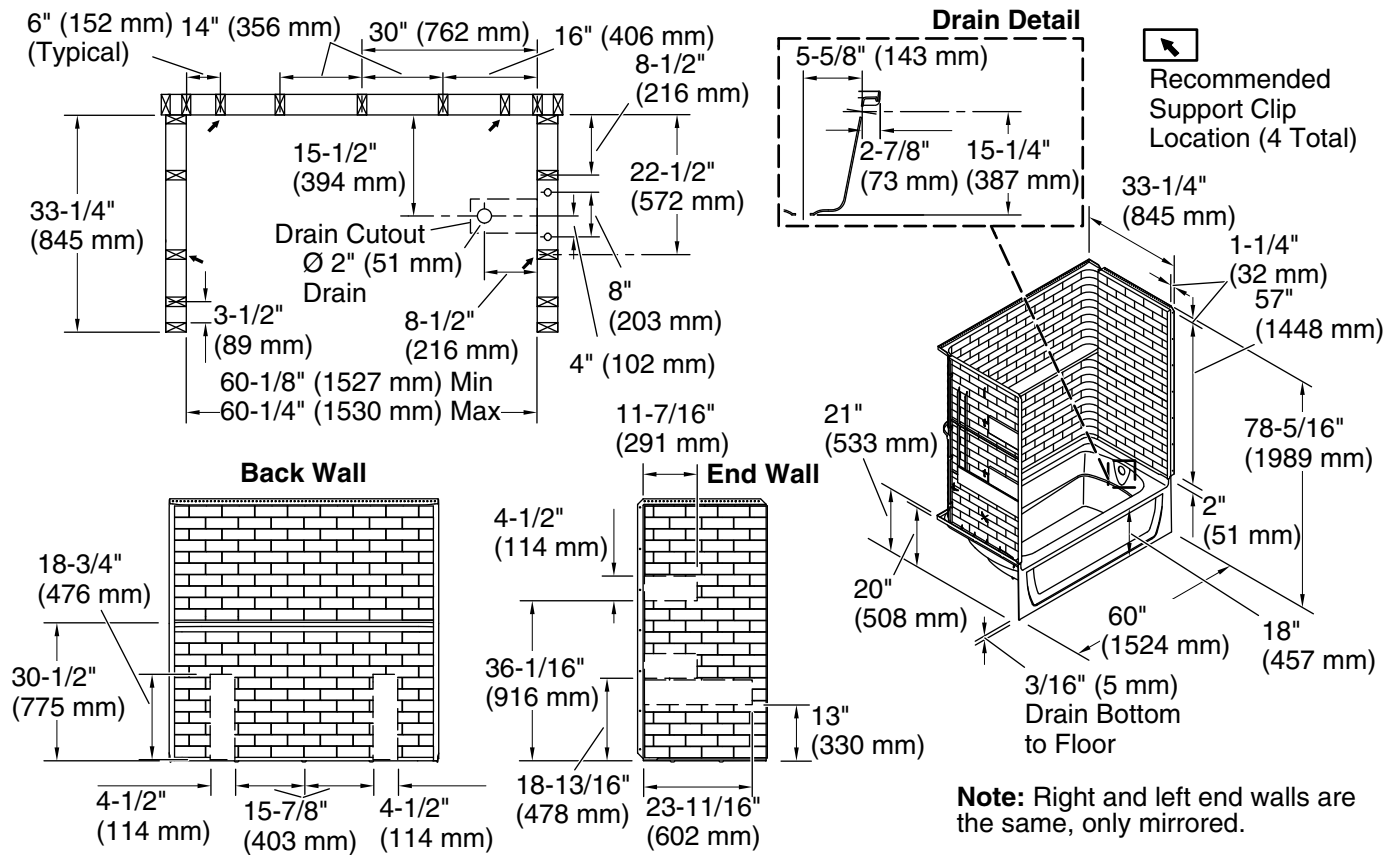

Technical Information

All product dimensions are nominal.

Drain location:	Right
Weight:	160.5 lbs (72.8 kg)
Water depth:	13-3/4" (349 mm)
Maximum door height:	58-3/4" (1492 mm)
Maximum door width:	57-5/8" (1464 mm)

Notes

Install this product according to the installation instructions.

Studs should be positioned roughly as shown.