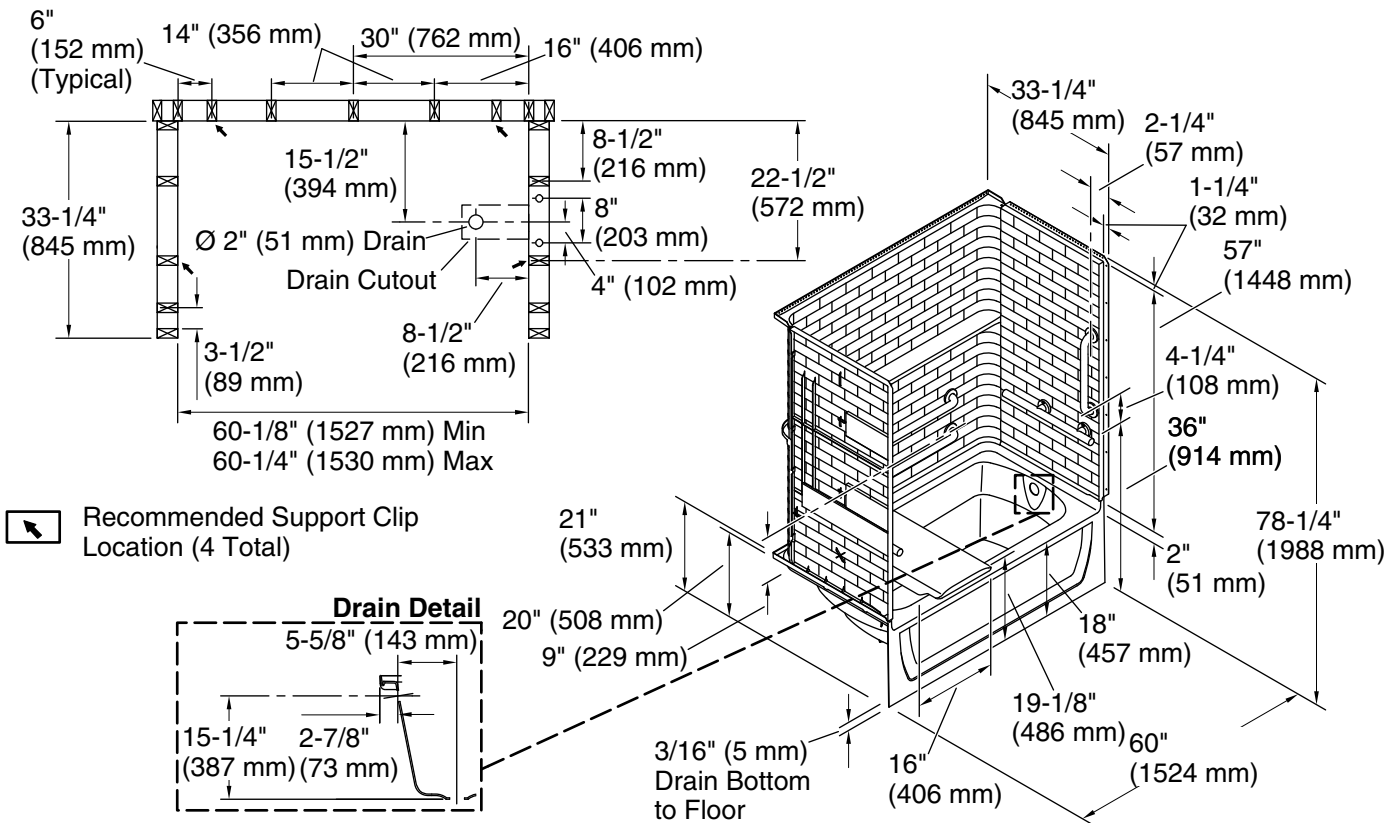

For the most current Specification Sheet, go to www.sterlingplumbing.com.

6-1-2023 00:18 - US/CA

Recommended Support Clip Location (4 Total)

Technical Information

All product dimensions are nominal.

Installation: Three-wall alcove

Drain location: Right

Weight: 180.42 lbs (81.8 kg)

Water depth: 13-3/4" (349 mm)

Notes

Install this product according to the installation instructions.

Studs should be positioned roughly as shown.

Double studding is recommended for pivot shower door installations.