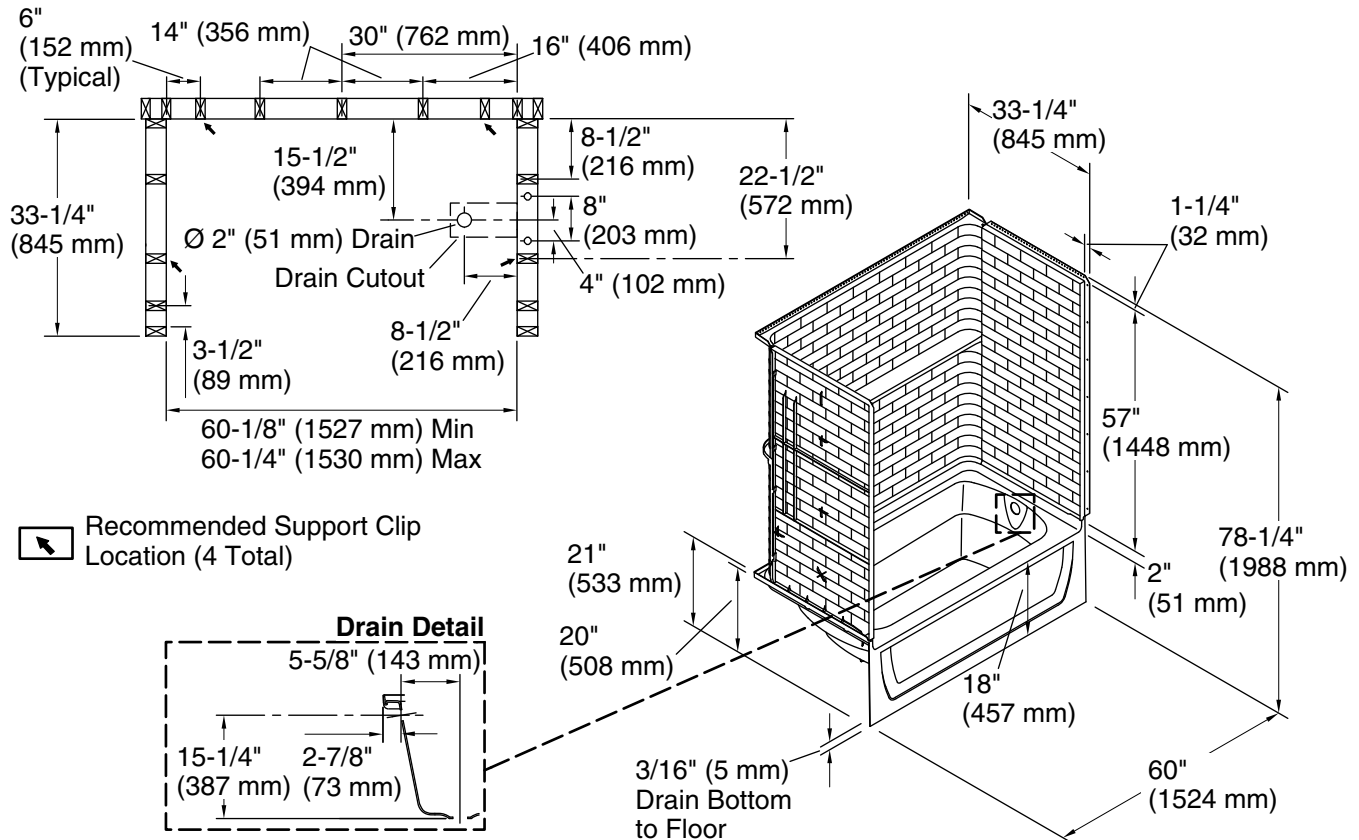

Technical Information

All product dimensions are nominal.

Installation: Three-wall alcove

Minimum flat for door: 3" (76 mm)

Threshold height: 18" (457 mm)

Notes

Install this product according to the installation instructions.