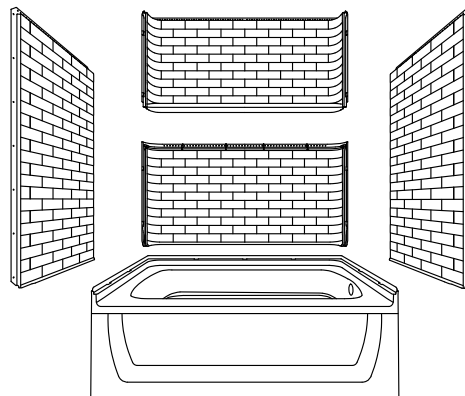

A KOHLER COMPANY

Traverse®

32" bath/shower
71520120

Features

- Tongue-and-groove modular design allows for easy installation during any phase of construction.
- Modern subway tile design.
- Full-length shelf provides generous storage.
- Easy to clean, durable high-gloss finish.

Material

- Compression molded from our exclusive solid Vikrell® material.

Installation

- Pro4™ installation system features a two-piece backwall design, enabling one-person handling and installation.
- Alcove.
- Caulk-free installation.
- Right drain.

Recommended Products/Accessories

- K-23726 Drain treatment
- K-23733 Vikrell® cleaner

Included Components

Product consists of:

- 71121120 60" x 32" bath with right-hand drain
- 71524100 32" shower wall set