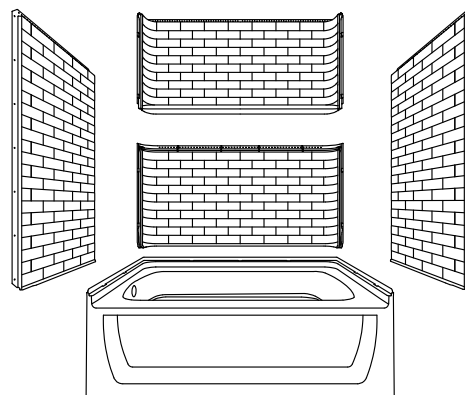

Traverse®

60" x 32 bath/shower with AIP backerboards
71520118

Features

- Tongue-and-groove modular design allows for easy installation during any phase of construction.
- Modern subway tile design.
- Full-length shelf provides generous storage.
- Easy-to-clean, durable high-gloss finish.

Material

- Compression molded from our exclusive solid Vikrell® material.

Installation

- Pro4™ installation system features a two-piece back wall design, enabling one-person handling and installation.
- Alcove.
- Caulk-free installation.
- Above-floor drain (AFD) rough-in.
- Left drain.

Recommended Products/Accessories

K-23726 Drain treatment

Included Components

Product consists of:

71121112

71524106

Codes/Standards

CSA B45.5/IAPMO Z124

ASTM E162

ASTM E662

HUD, UM Bulletin 73

STERLING® Vikrell® or Acrylic Baths and Shower Bases Ten-Year Limited Warranty

See website for detailed warranty information.

Available Colors/Finishes

Color tiles intended for reference only.

Color	Code	Description
	0	White
	96	KOHLER Biscuit

1-800-STERLING (1-800-783-7546)

Kohler Co. reserves the right to make revisions without notice to product specifications.

For the most current Specification Sheet, go to www.sterlingplumbing.com.

12-29-2021 10:38 - US/CA