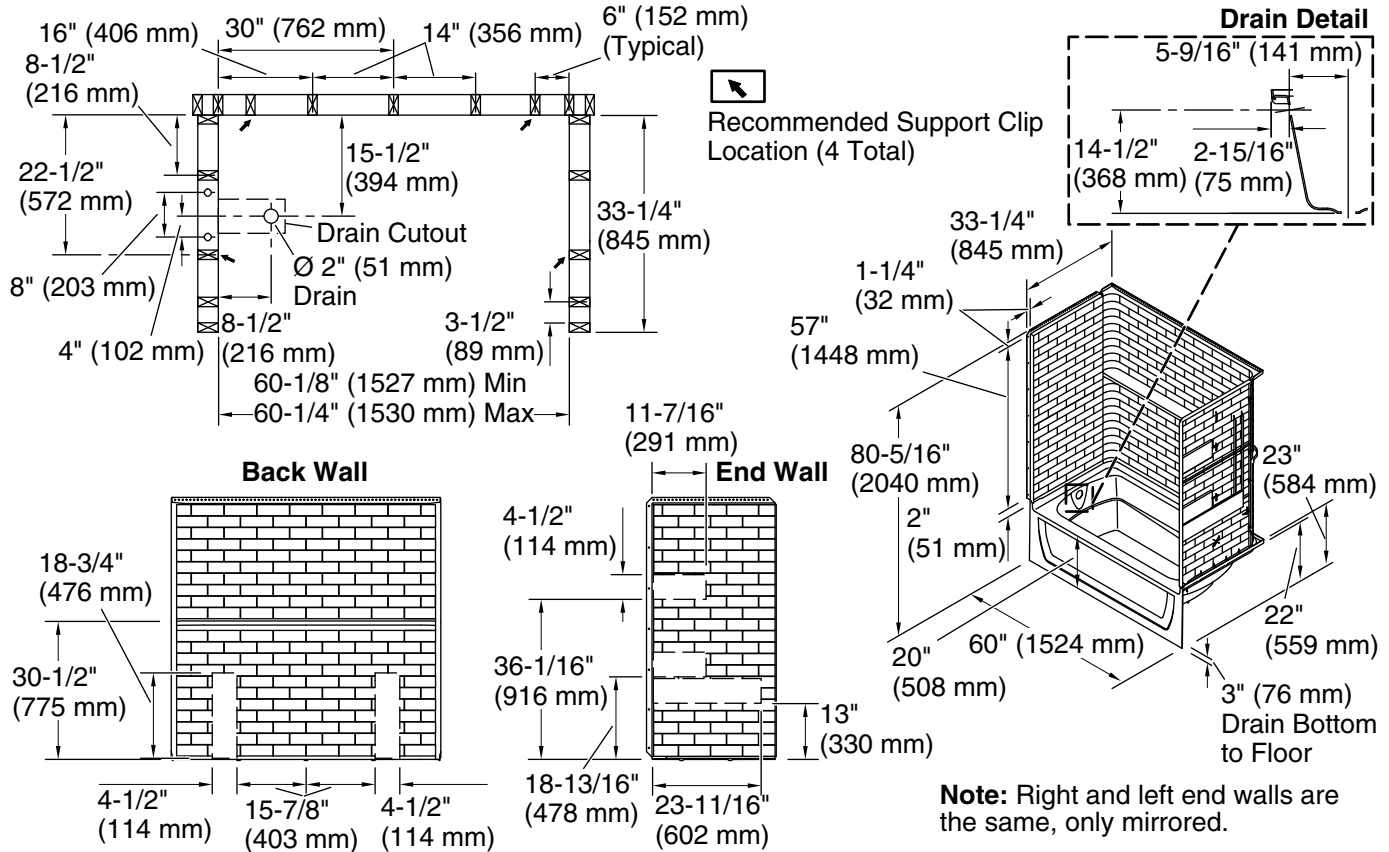

12-29-2021 10:38 - US/CA

Technical Information

All product dimensions are nominal.

Installation: Three-wall alcove
 Maximum door height: 58-3/4" (1492 mm)
 Maximum door width: 57-5/8" (1464 mm)

Notes

Install this product according to the installation instructions.
 Studs should be positioned roughly as shown.
 Double studding is recommended for pivot shower door installations.