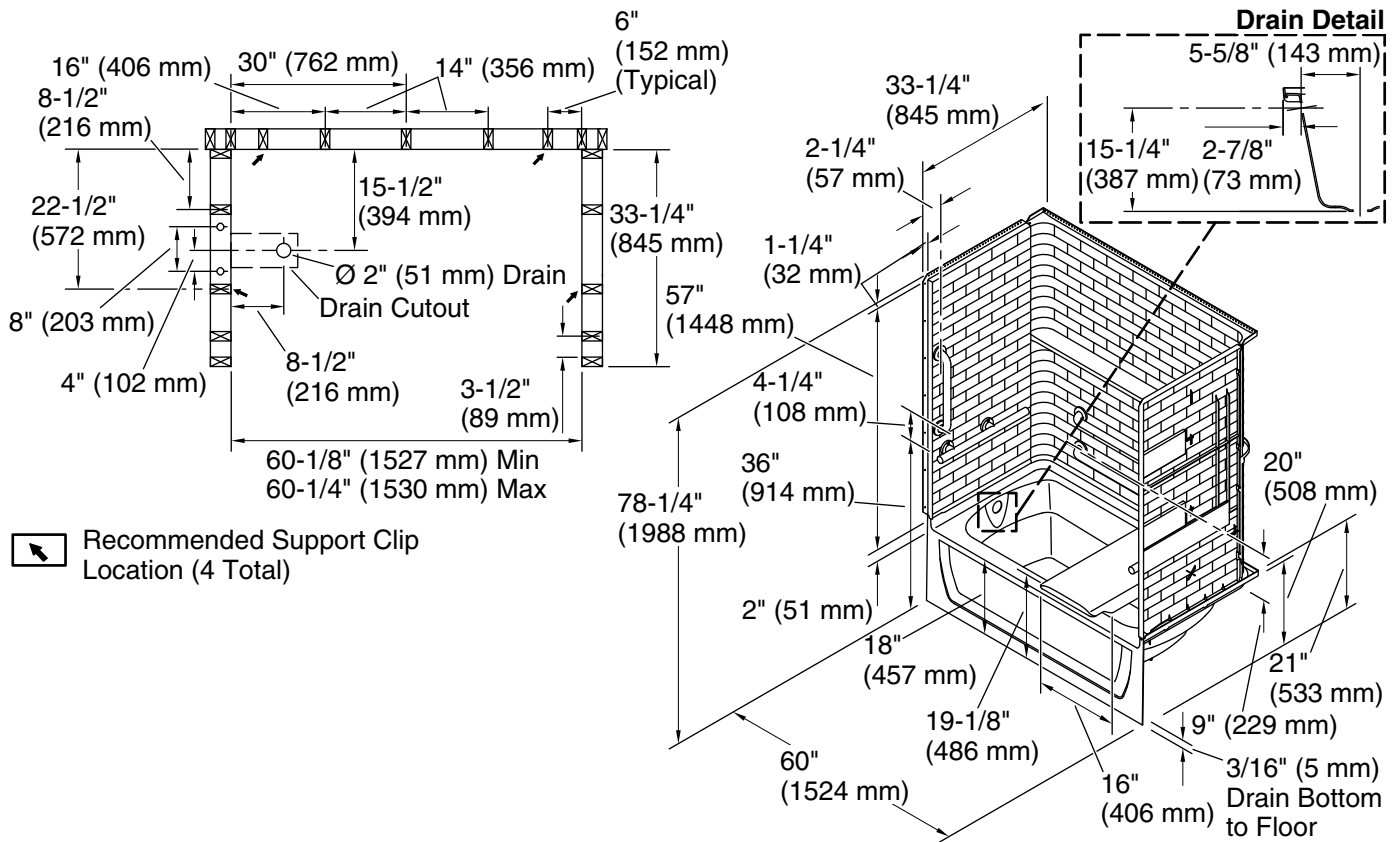

# 60" x 32" Vikrell® bath/shower with seat and grab bars, left drain

For the most current Specification Sheet, go to [www.sterlingplumbing.com](http://www.sterlingplumbing.com).

3-26-2024 21:18 - US

**Technical Information**

All product dimensions are nominal.

Drain location: Left  
Weight: 180.42 lbs (81.8 kg)  
Water depth: 13-3/4" (349 mm)