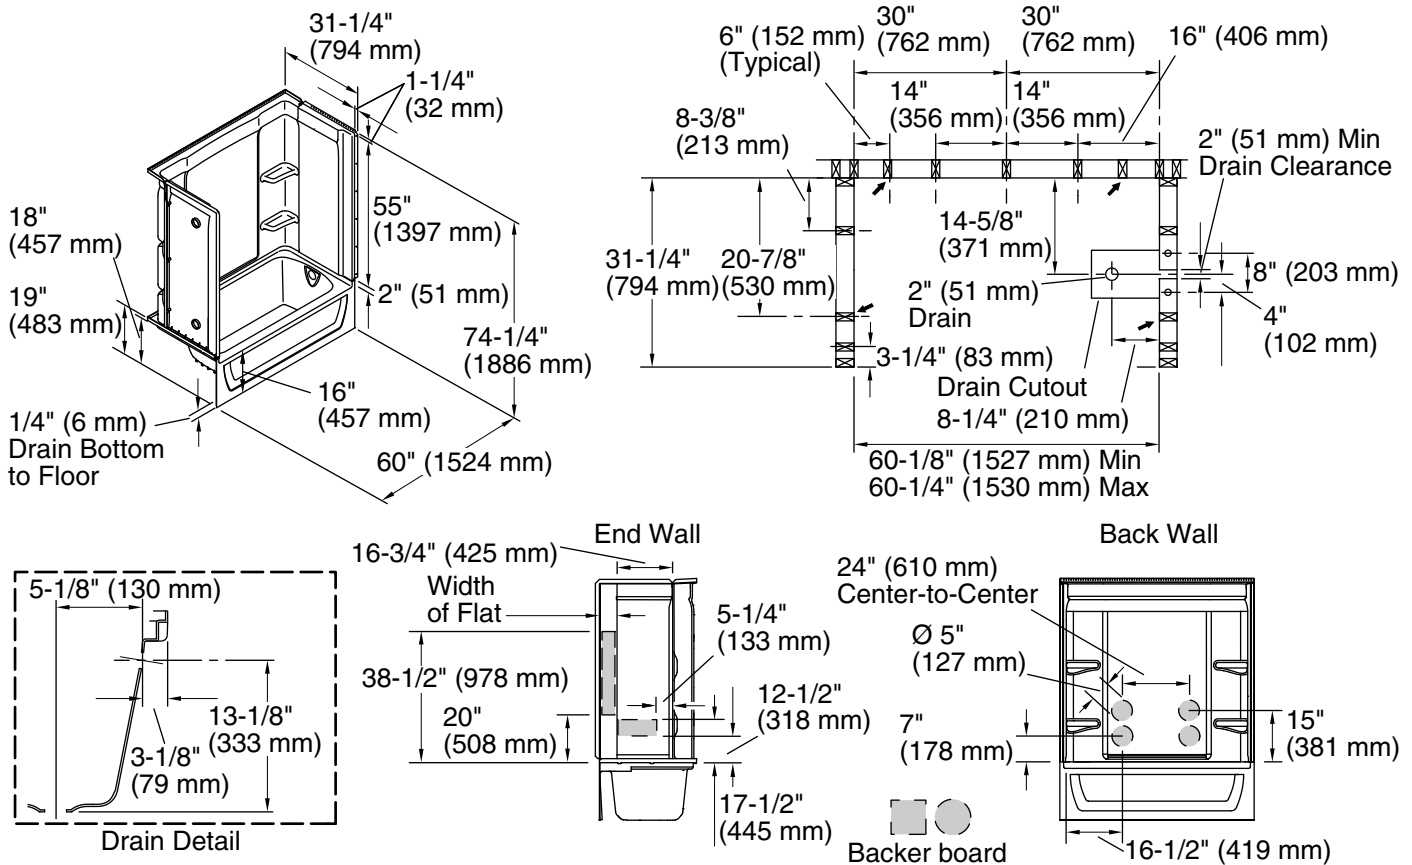

Included Components

- Product consists of:
- 71374106 60" bath/shower wall set w/Aging in Place backerboards
 - 71171120 60" bath

Codes/Standards

- CSA B45.5/IAPMO Z124
- ASTM E162
- ASTM E662
- HUD, UM Bulletin 73

Color	Code	Description
	0	White
	96	KOHLER Biscuit

Technical Information

All product dimensions are nominal.

- Installation: Three-wall alcove
- Drain location: Right
- Basin area, bottom: 45" x 20" (1143 mm x 508 mm)
- Basin area, top: 53" x 23" (1346 mm x 584 mm)
- Water depth: 11-1/4" (286 mm)
- Water capacity: 44 gal (166.6 L)
- Minimum flat for door: 2-3/4" (70 mm)
- Maximum door height: 56-3/4" (1441 mm)
- Maximum door width: 57-11/16" (1465 mm)