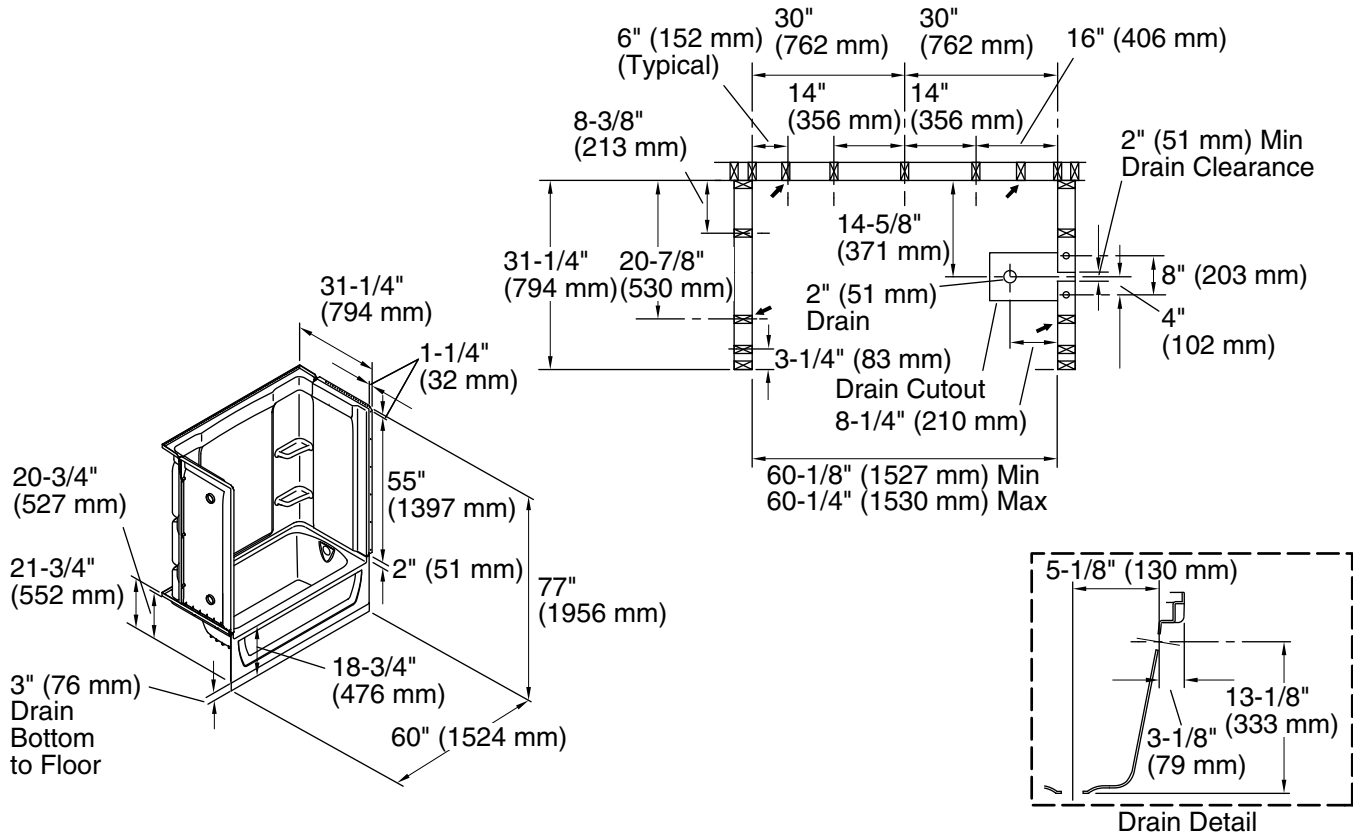

### Included Components

Product consists of:

71374100 60" x 30" bath/shower wall set

71171122 30" x 30" AFD bath with integral apron

For the most current Specification Sheet, go to [www.sterlingplumbing.com](http://www.sterlingplumbing.com).

5-6-2020 10:28 - US

**Technical Information**

All product dimensions are nominal.

- Installation: Three-wall alcove
- Drain location: Right
- Basin area, bottom: 45" x 20" (1143 mm x 508 mm)
- Basin area, top: 53" x 23" (1346 mm x 584 mm)
- Water depth: 11-1/4" (286 mm)
- Water capacity: 44 gal (166.6 L)
- Minimum flat for door: 2-3/4" (70 mm)
- Maximum door height: 56-3/4" (1441 mm)
- Maximum door width: 57-11/16" (1465 mm)