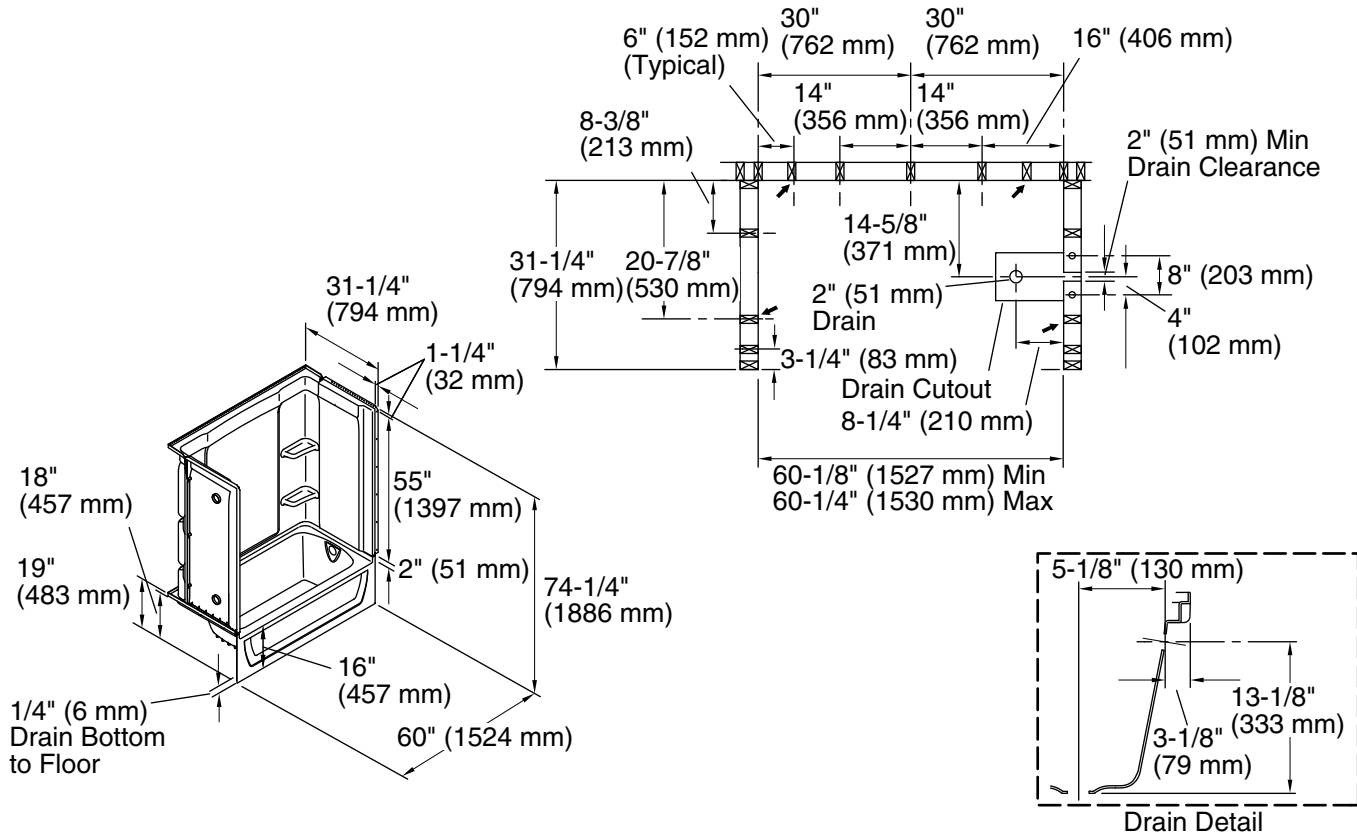

Available Colors/Finishes

Color tiles intended for reference only.

Color	Code	Description
	0	White
	96	KOHLER Biscuit

Technical Information

All product dimensions are nominal.

- Installation: Three-wall alcove
- Drain location: Right
- Basin area, bottom: 45" x 20" (1143 mm x 508 mm)
- Basin area, top: 53" x 23" (1346 mm x 584 mm)
- Water depth: 11-1/4" (286 mm)
- Water capacity: 44 gal (166.6 L)
- Minimum flat for door: 2-3/4" (70 mm)
- Maximum door height: 56-3/4" (1441 mm)
- Maximum door width: 57-11/16" (1465 mm)