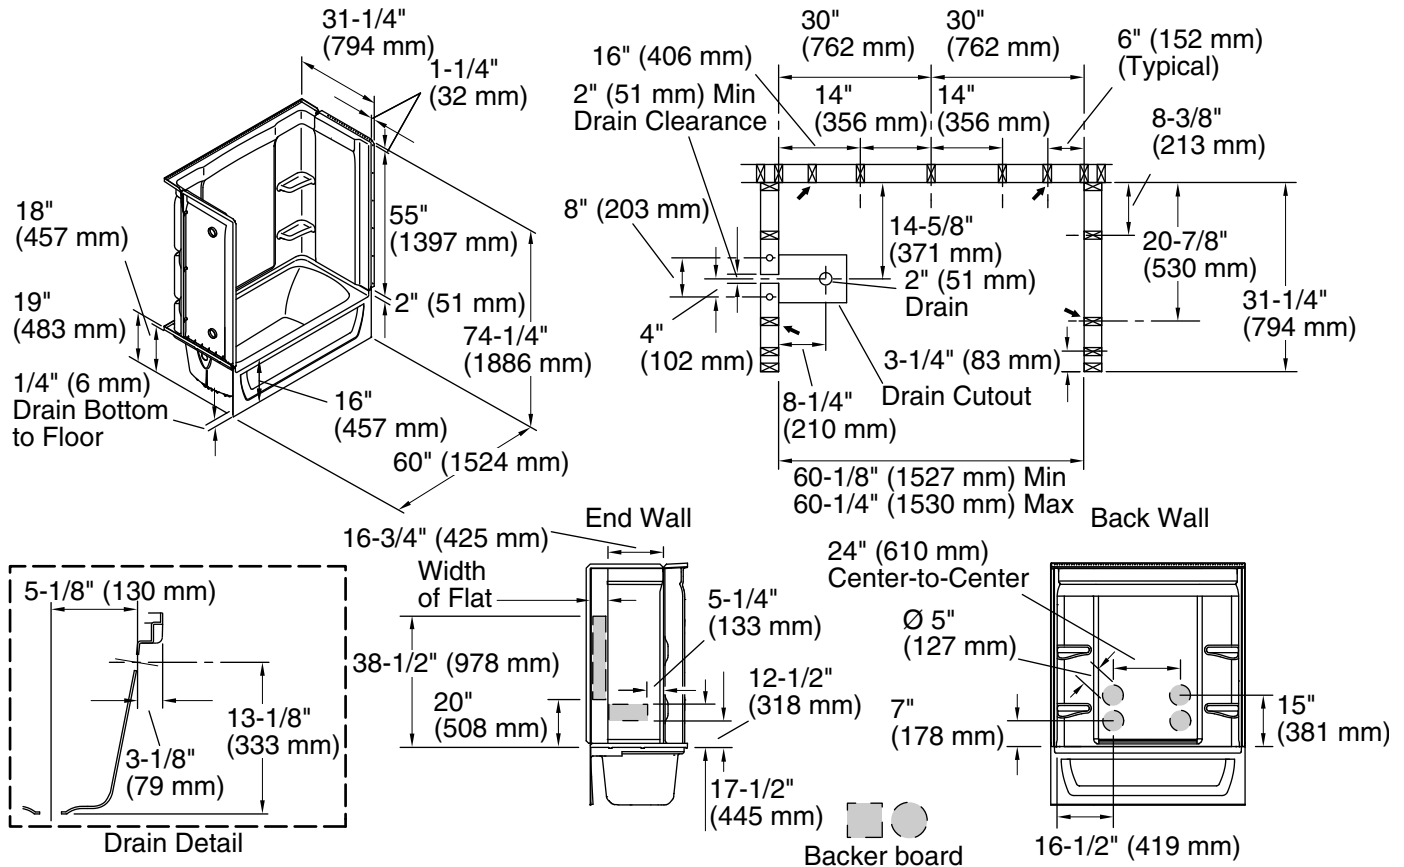

Included Components

- 71374106 60" x 30" Vikrell bath/shower wall set with Aging in Place backerboards
- 71171110 60" x 30" Vikrell bath, left drain

Codes/Standards

- CSA B45.5/IAPMO Z124
- ASTM E162
- ASTM E662
- HUD, UM Bulletin 73

	0	White
	96	Biscuit

Ensemble™ Medley™

60" x 30" Vikrell bath/shower with Aging in Place backerboards, left drain
71370116

Technical Information

All product dimensions are nominal.

- Installation: Three-wall alcove
- Drain location: Left
- Basin area, bottom: 45" x 20" (1143 mm x 508 mm)
- Basin area, top: 53" x 23" (1346 mm x 584 mm)
- Water depth: 11-1/4" (286 mm)
- Water capacity: 44 gal (166.6 L)
- Maximum door height: 56-3/4" (1441 mm)
- Maximum door width: 57-11/16" (1465 mm)