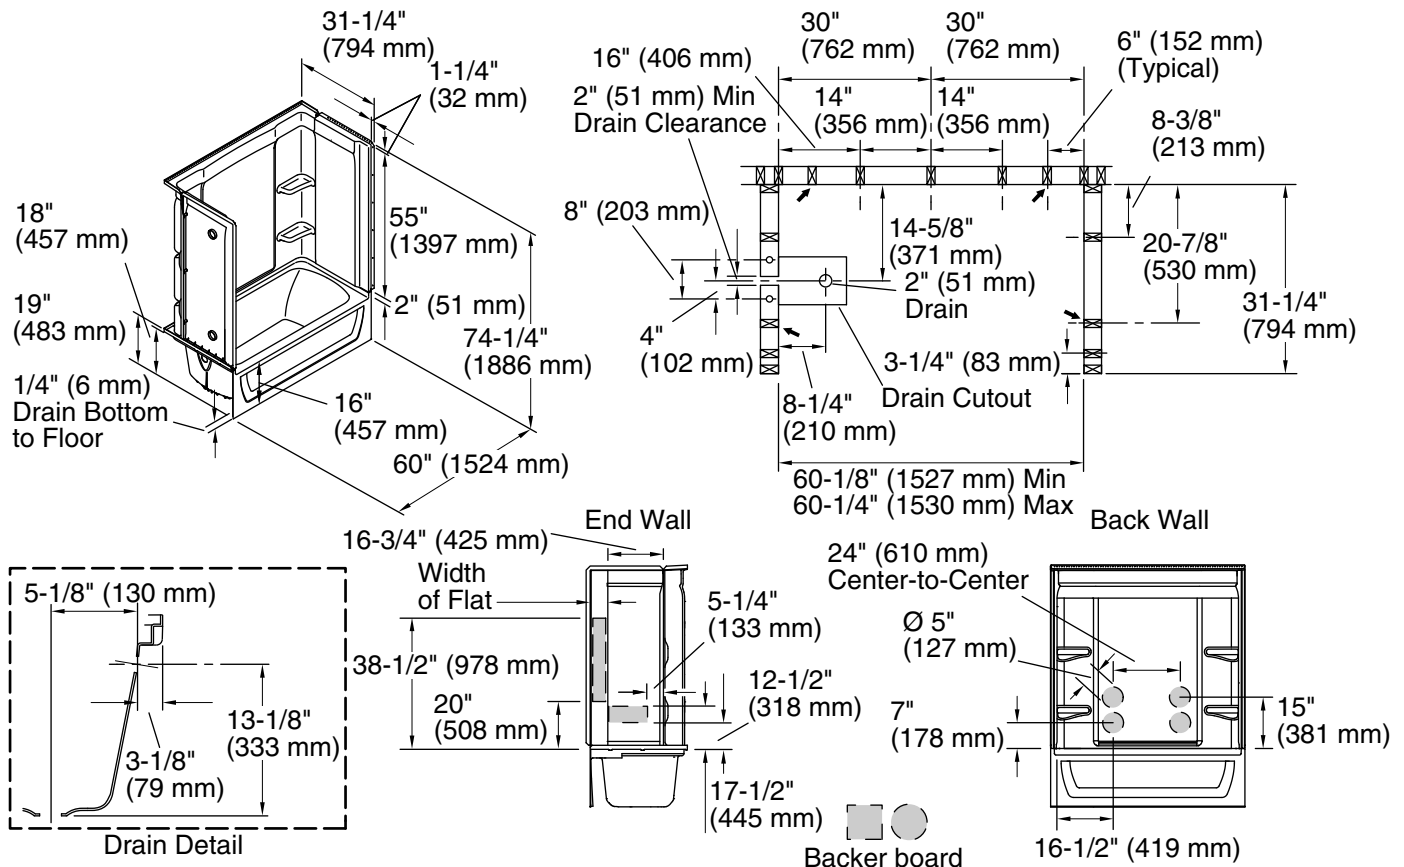

Included Components

- Product consists of:
- 71374106 60" bath/shower wall set w/Aging in Place backerboards
 - 71171110 60" bath

Codes/Standards

- CSA B45.5/IAPMO Z124
- ASTM E162
- ASTM E662
- HUD, UM Bulletin 73

Color	Code	Description
	0	White
	96	KOHLER Biscuit

Technical Information

All product dimensions are nominal.

- Installation: Three-wall alcove
 Drain location: Left
 Basin area, bottom: 45" x 20" (1143 mm x 508 mm)
 Basin area, top: 53" x 23" (1346 mm x 584 mm)
 Water depth: 11-1/4" (286 mm)
 Water capacity: 44 gal (166.6 L)
 Minimum flat for door: 2-3/4" (70 mm)
 Maximum door height: 56-3/4" (1441 mm)
 Maximum door width: 57-11/16" (1465 mm)