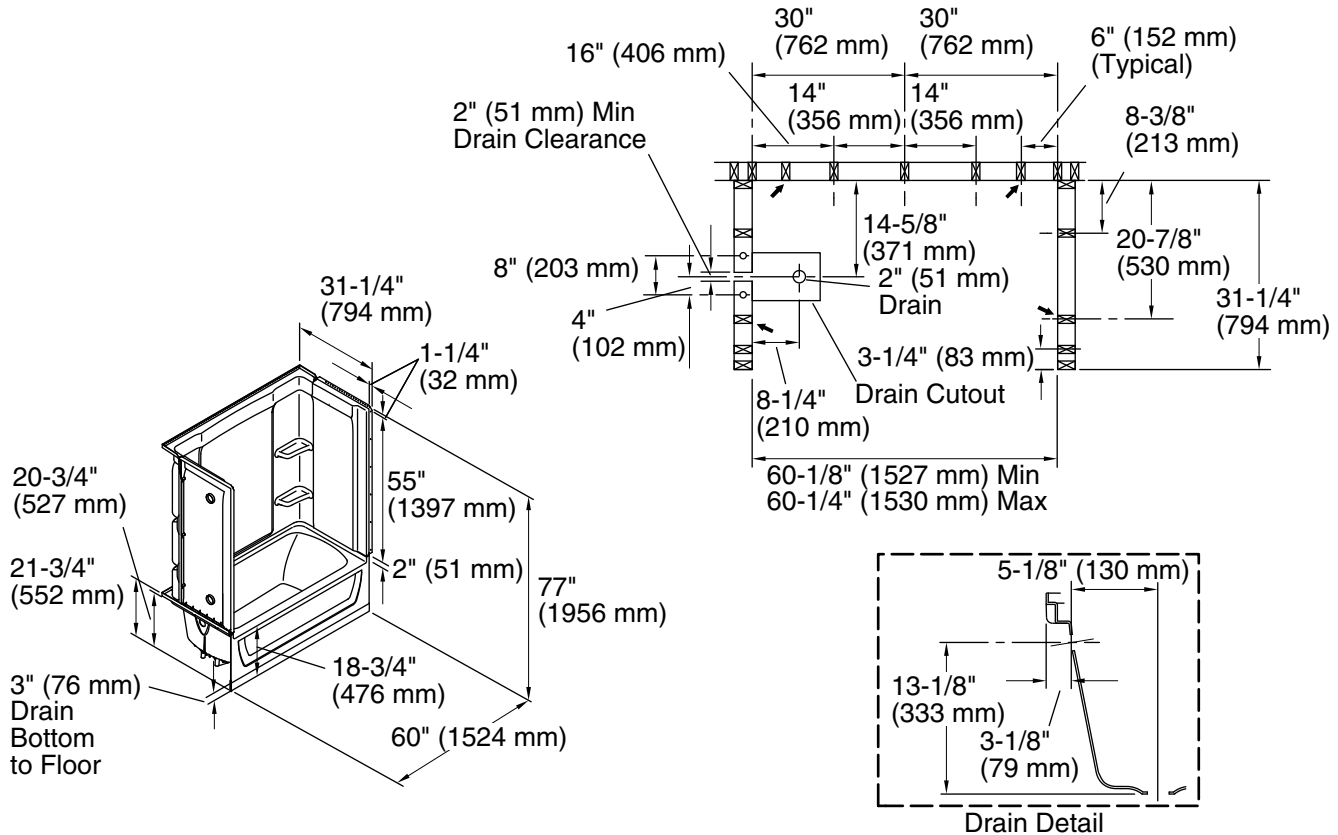

K-23733 Vikrell® cleaner

Included Components

Product consists of:

71374100 60" x 30" bath/shower wall set

71171112 60" x 30" AFD bath with integral apron

Codes/Standards

CSA B45.5/IAPMO Z124

ASTM E162

8-22-2020 13:21 - US

Technical Information

All product dimensions are nominal.

- Installation: Three-wall alcove
- Drain location: Left
- Basin area, bottom: 45" x 20" (1143 mm x 508 mm)
- Basin area, top: 53" x 23" (1346 mm x 584 mm)
- Water depth: 11-1/4" (286 mm)
- Water capacity: 44 gal (166.6 L)
- Minimum flat for door: 2-3/4" (70 mm)
- Maximum door height: 56-3/4" (1441 mm)
- Maximum door width: 57-11/16" (1465 mm)