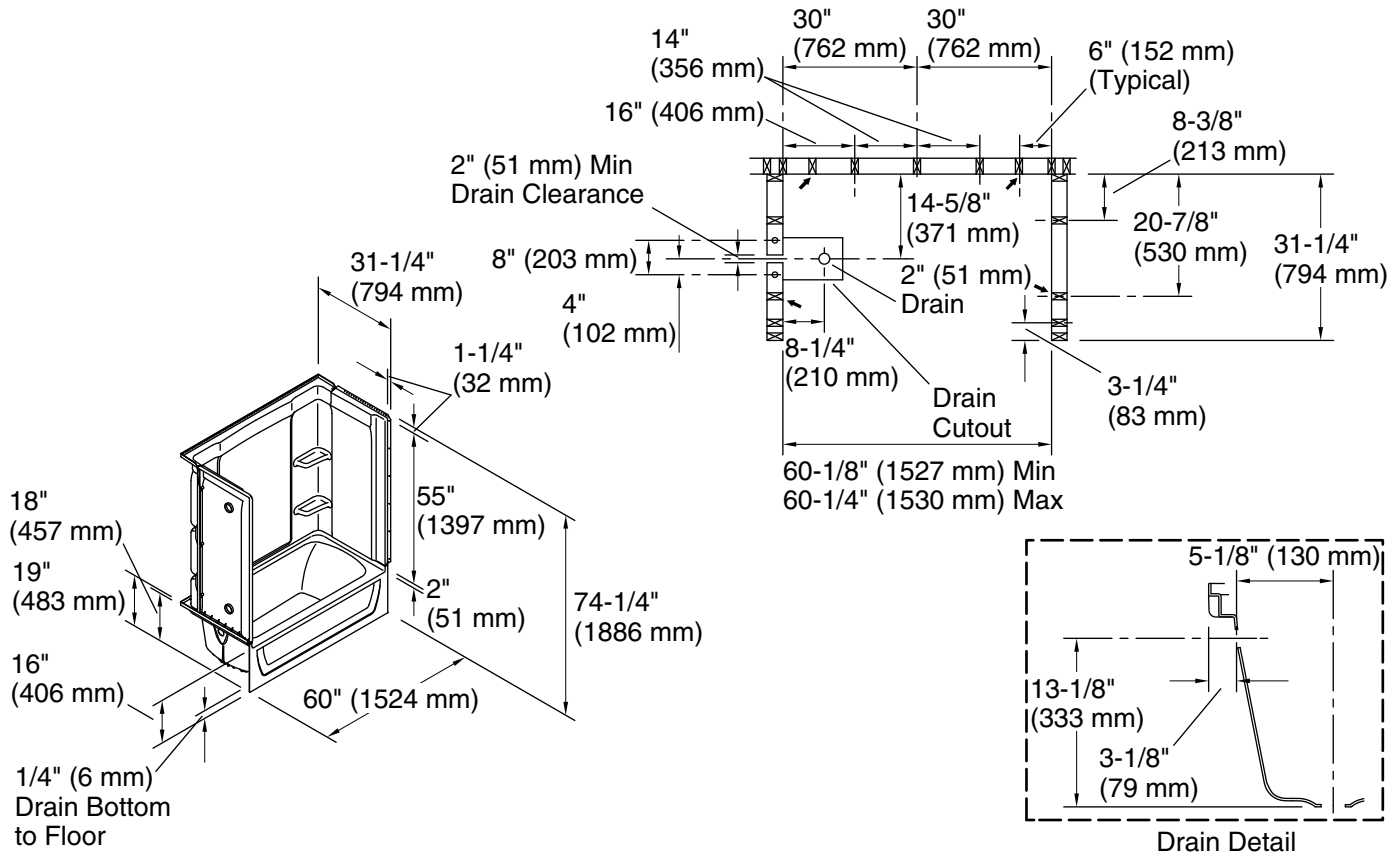

For the most current Specification Sheet, go to www.sterlingplumbing.com.

8-22-2020 13:21 - US

Technical Information

All product dimensions are nominal.

- Installation: Three-wall alcove
- Drain location: Left
- Basin area, bottom: 45" x 20" (1143 mm x 508 mm)
- Basin area, top: 53" x 23" (1346 mm x 584 mm)
- Water depth: 11-1/4" (286 mm)
- Water capacity: 44 gal (166.6 L)
- Minimum flat for door: 2-3/4" (70 mm)
- Maximum door height: 56-3/4" (1441 mm)
- Maximum door width: 57-11/16" (1465 mm)