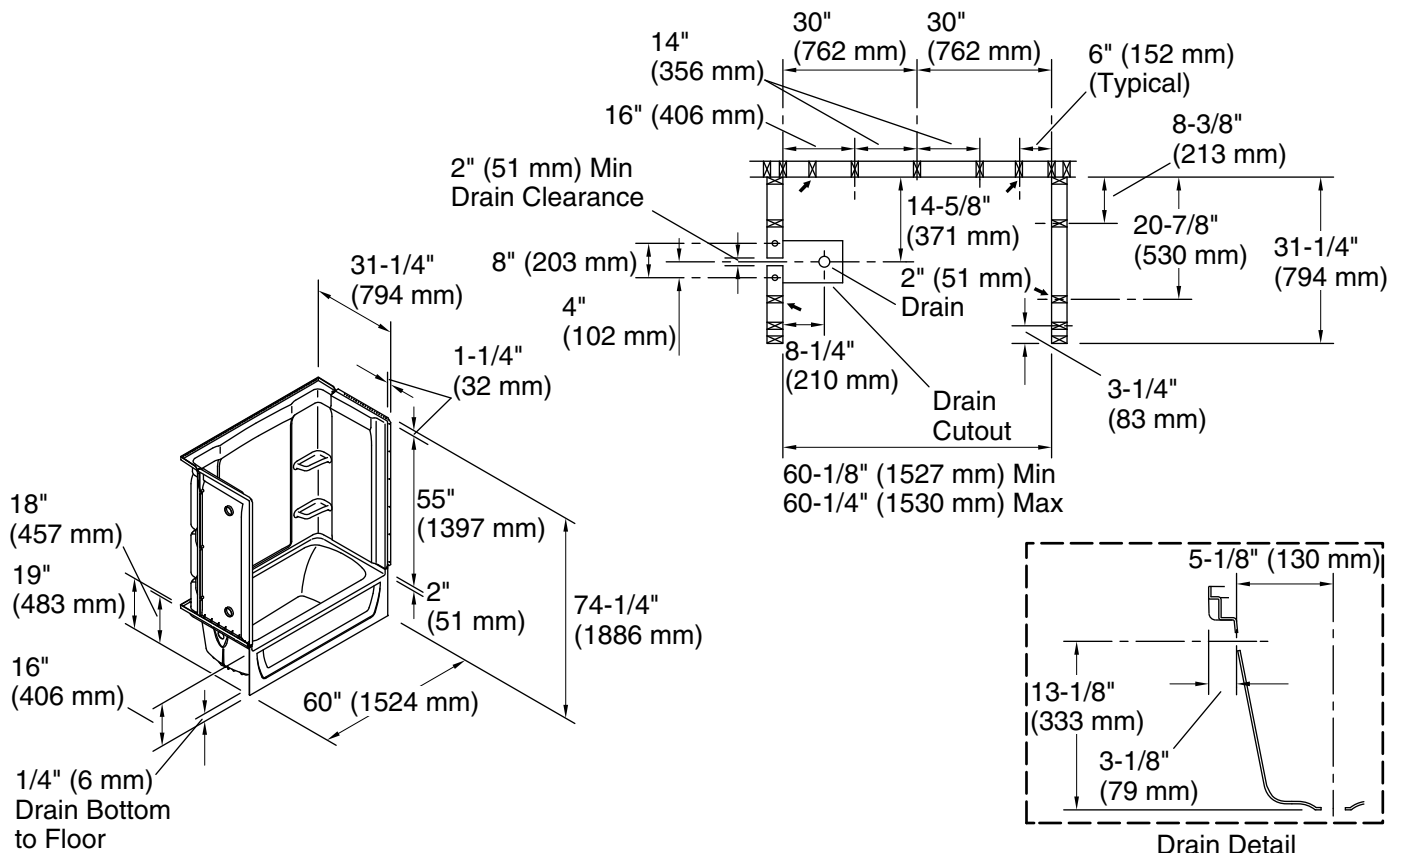

K-23733 Vikrell® cleaner

Included Components

Product consists of:

71374100 60" x 30" bath/shower wall set

Codes/Standards

CSA B45.5/IAPMO Z124

ASTM E162

ASTM E662

5-6-2020 10:28 - US

Technical Information

All product dimensions are nominal.

Installation:	Three-wall alcove
Drain location:	Left
Basin area, bottom:	45" x 20" (1143 mm x 508 mm)
Basin area, top:	53" x 23" (1346 mm x 584 mm)
Water depth:	11-1/4" (286 mm)
Water capacity:	44 gal (166.6 L)
Minimum flat for door:	2-3/4" (70 mm)
Maximum door height:	56-3/4" (1441 mm)
Maximum door width:	57-11/16" (1465 mm)