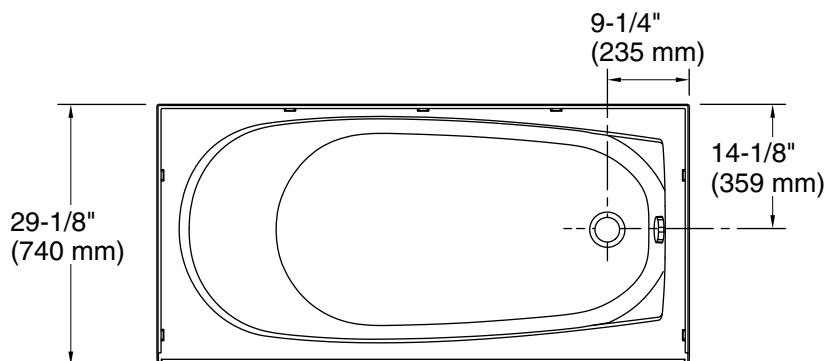

Performa™ 2

60" x 29" Vikrell® bath, right above-floor drain
71341122

Features

- Durable high-gloss finish
- 17-1/4" (438 mm) bath depth (floor to top of threshold)
- Integral apron creates a clean, finished look
- Innovative 1/2" (12.7 mm) step flange provides superior water containment for installation with tile or Vikrell® wall sets
- Complements traditional and contemporary bathroom designs
- Compatible with 7134 Series Performa 2 wall sets

For the most current Specification Sheet, go to www.sterlingplumbing.com.

3-22-2024 23:29 - US

No change in measurements if connected with drain illustrated. (K-7213)

Integral Flange Detail

Technical Information

All product dimensions are nominal.

Drain location:	Right
Weight:	47 lbs (21.3 kg)
Water depth:	9-3/4" (248 mm)
Water capacity:	35 gal (132.5 L)
Minimum flat for door:	1-5/8" (41 mm)

Notes

Install this product according to the installation instructions.