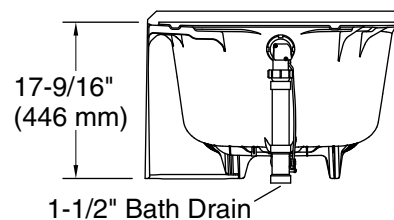

Performa™ 2

60" x 29" Vikrell® bath, right above-floor drain
71341122

Features

- Durable high-gloss finish
- 17-1/4" (438 mm) bath depth (floor to top of threshold)
- Integral apron creates a clean, finished look
- Innovative 1/2" (12.7 mm) step flange provides superior water containment for installation with tile or Vikrell® wall sets
- Complements traditional and contemporary bathroom designs
- Compatible with 7134 Series Performa 2 wall sets

For the most current Specification Sheet, go to www.sterlingplumbing.com.

3-22-2024 23:29 - US

No change in measurements if connected with drain illustrated. (K-7213)

Integral Flange Detail

Technical Information

All product dimensions are nominal.

Drain location:	Right
Weight:	47 lbs (21.3 kg)
Water depth:	9-3/4" (248 mm)
Water capacity:	35 gal (132.5 L)
Minimum flat for door:	1-5/8" (41 mm)

Notes

Install this product according to the installation instructions.