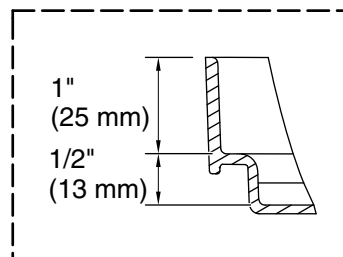

For the most current Specification Sheet, go to www.sterlingplumbing.com.

3-22-2024 23:29 - US

No change in measurements if connected with drain illustrated. (K-7213)

Integral Flange Detail

Technical Information

All product dimensions are nominal.

Drain location:	Right
Weight:	47 lbs (21.3 kg)
Water depth:	9-3/4" (248 mm)
Water capacity:	35 gal (132.5 L)
Minimum flat for door:	1-5/8" (41 mm)

Notes

Install this product according to the installation instructions.