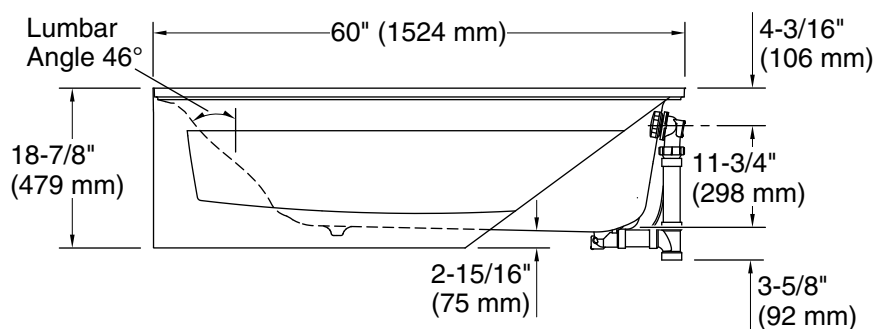

Performa™ 2

60" x 29" Vikrell® bath, right above-floor drain
71341122

Features

- Durable high-gloss finish
- 17-1/4" (438 mm) bath depth (floor to top of threshold)
- Integral apron creates a clean, finished look
- Innovative 1/2" (12.7 mm) step flange provides superior water containment for installation with tile or Vikrell® wall sets
- Complements traditional and contemporary bathroom designs
- Compatible with 7134 Series Performa 2 wall sets

For the most current Specification Sheet, go to www.sterlingplumbing.com.

3-22-2024 23:29 - US

No change in measurements if connected with drain illustrated. (K-7213)

Integral Flange Detail

Technical Information

All product dimensions are nominal.

Drain location:	Right
Weight:	47 lbs (21.3 kg)
Water depth:	9-3/4" (248 mm)
Water capacity:	35 gal (132.5 L)
Minimum flat for door:	1-5/8" (41 mm)

Notes

Install this product according to the installation instructions.