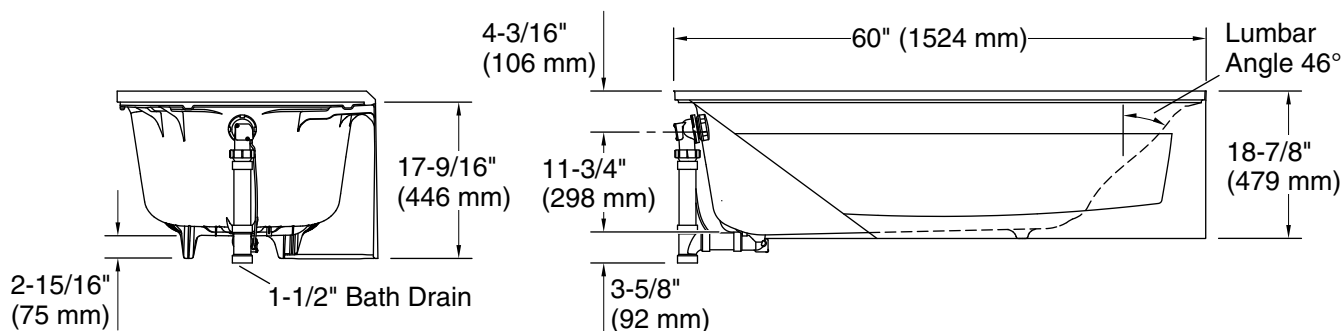

Performa™ 2

60" x 29" Vikrell bath, left above-floor drain
71341112

Features

- Durable high-gloss finish
- 17-1/4" (438 mm) bath depth (floor to top of threshold)
- Integral apron creates a clean, finished look
- Innovative 1/2" (12.7 mm) step flange provides superior water containment for installation with tile or Vikrell wall sets
- Complements traditional and contemporary bathroom designs
- Compatible with 7134 Series Performa 2 wall sets

For the most current Specification Sheet, go to www.sterlingplumbing.com.

5-28-2023 03:35 - US/CA/LM/MX

No change in measurements if connected with drain illustrated. (K-7213)

Integral Flange Detail

Technical Information

All product dimensions are nominal.

- Installation: Three-wall alcove
- Drain location: Left
- Weight: 47 lbs (21.3 kg)
- Water depth: 9-3/4" (248 mm)
- Water capacity: 35 gal (132.5 L)
- Minimum flat for door: 1-3/4" (44 mm)