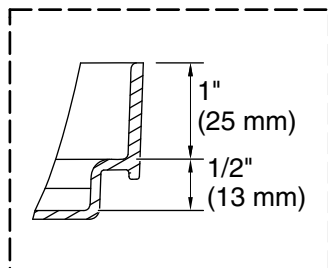

For the most current Specification Sheet, go to www.sterlingplumbing.com.

5-28-2023 03:35 - US/CA/LM/MX

No change in measurements if connected with drain illustrated. (K-7213)

Integral Flange Detail

Technical Information

All product dimensions are nominal.

- Installation: Three-wall alcove
- Drain location: Left
- Weight: 47 lbs (21.3 kg)
- Water depth: 9-3/4" (248 mm)
- Water capacity: 35 gal (132.5 L)
- Minimum flat for door: 1-3/4" (44 mm)