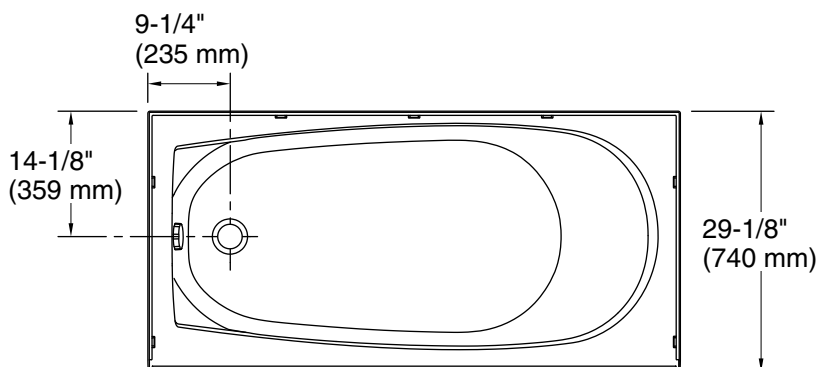

Performa™ 2

60" x 29" Vikrell bath, left above-floor drain
71341112

Features

- Durable high-gloss finish
- 17-1/4" (438 mm) bath depth (floor to top of threshold)
- Integral apron creates a clean, finished look
- Innovative 1/2" (12.7 mm) step flange provides superior water containment for installation with tile or Vikrell wall sets
- Complements traditional and contemporary bathroom designs
- Compatible with 7134 Series Performa 2 wall sets

For the most current Specification Sheet, go to www.sterlingplumbing.com.

5-28-2023 03:35 - US/CA/LM/MX

No change in measurements if connected with drain illustrated. (K-7213)

Integral Flange Detail

Technical Information

All product dimensions are nominal.

- Installation: Three-wall alcove
- Drain location: Left
- Weight: 47 lbs (21.3 kg)
- Water depth: 9-3/4" (248 mm)
- Water capacity: 35 gal (132.5 L)
- Minimum flat for door: 1-3/4" (44 mm)