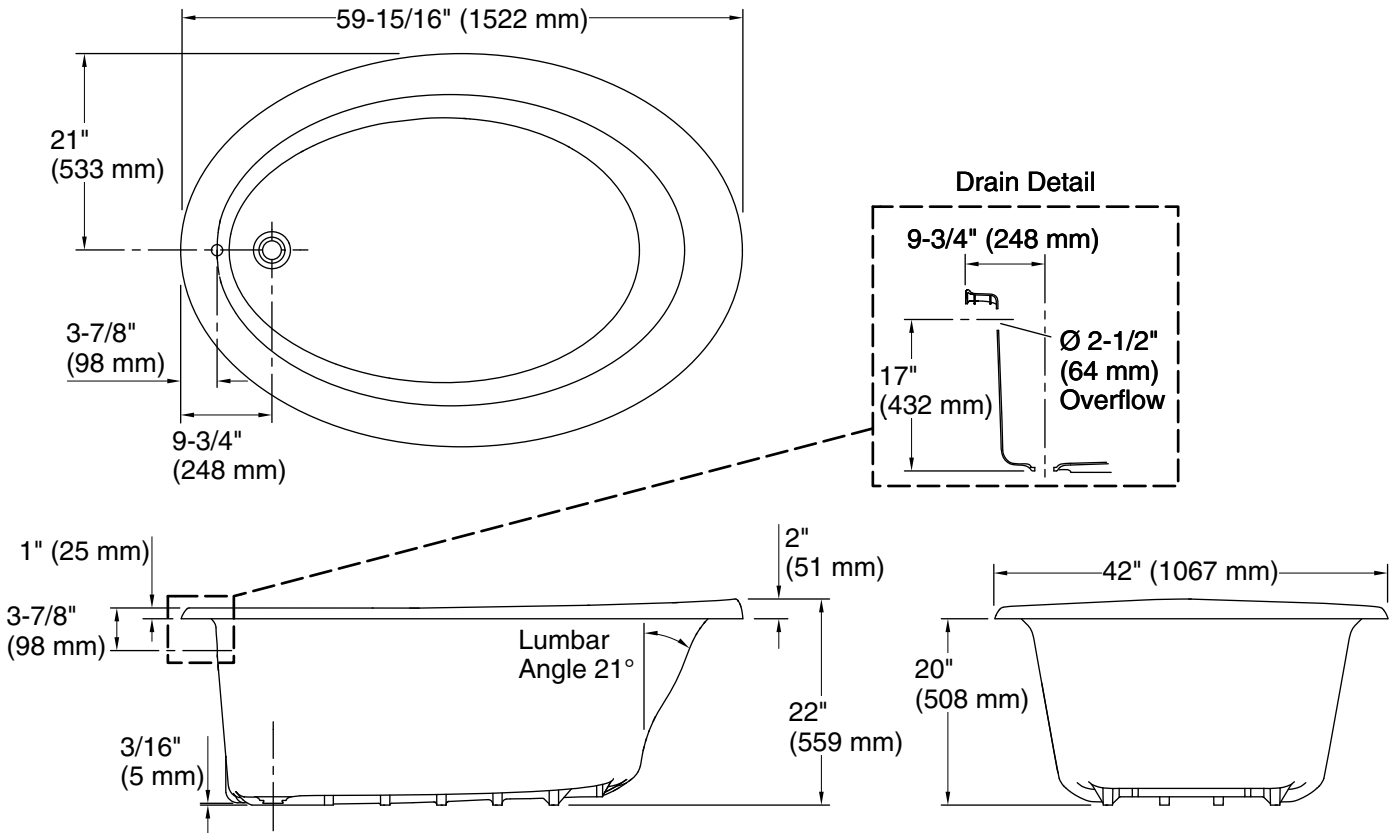

Technical Information

All product dimensions are nominal.

- Drain location: Reversible
- Basin area, bottom: 38-5/8" x 24-1/2" (980 mm x 622 mm)
- Basin area, top: 58-1/16" x 39-9/16" (1475 mm x 1005 mm)
- Water depth: 15" (381 mm)
- Water capacity: 68 gal (257.4 L)

Notes

Install this product according to the installation instructions.