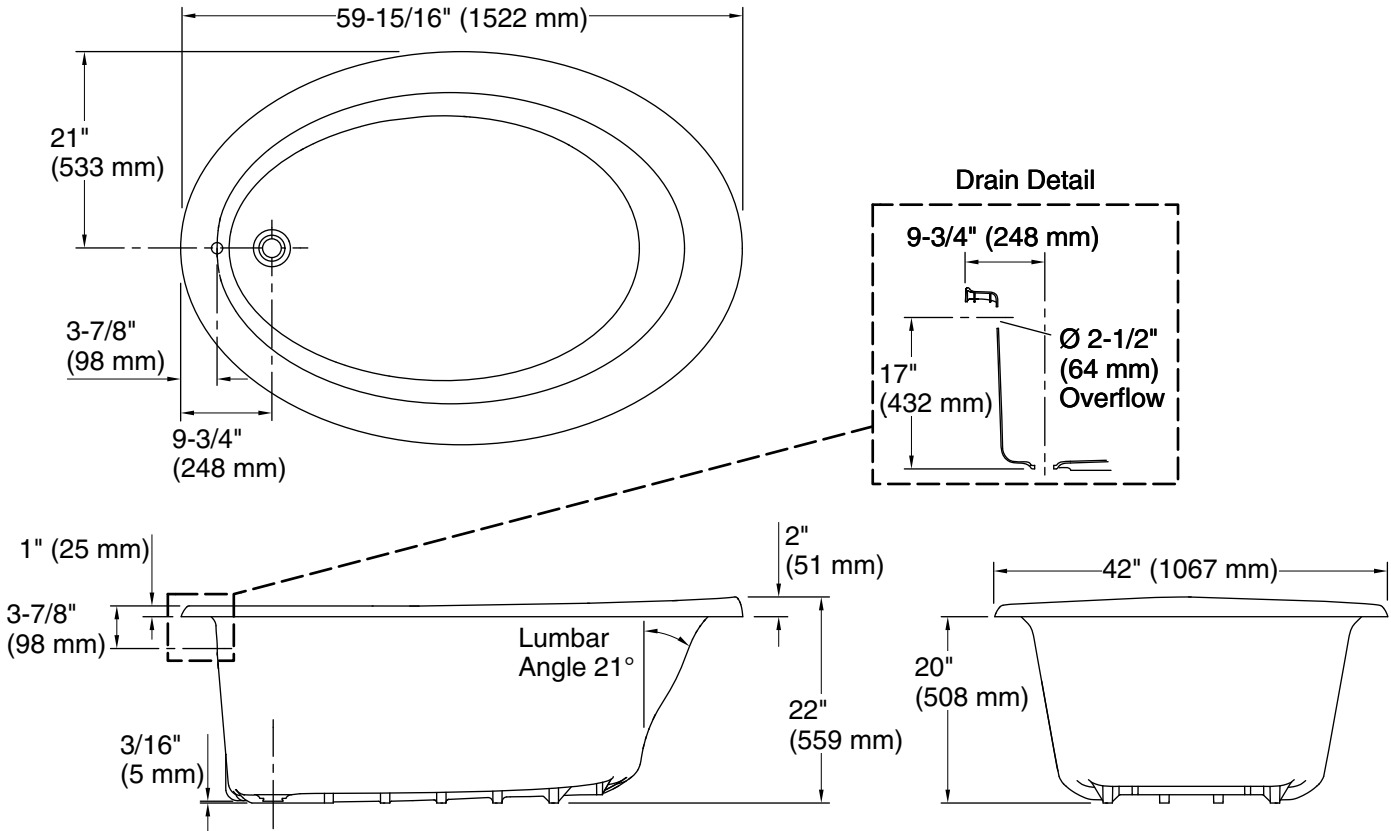

Lawson®
60" drop-in bath
71331100

Features

- 20 bath depth.
- Durable high-gloss finish.
- End drain can be installed as left- or right-hand drain.

Material

- Made from solid Vikrell® material for strength, durability, and lasting beauty.

For the most current Specification Sheet, go to www.sterlingplumbing.com.

3-20-2020 08:31 - US

Technical Information

All product dimensions are nominal.

- Installation: Drop-in
- Drain location: End
- Basin area, bottom: 38-5/8" x 24-1/2" (980 mm x 622 mm)
- Basin area, top: 58-1/16" x 39-9/16" (1475 mm x 1005 mm)
- Water depth: 15" (381 mm)
- Water capacity: 68 gal (257.4 L)