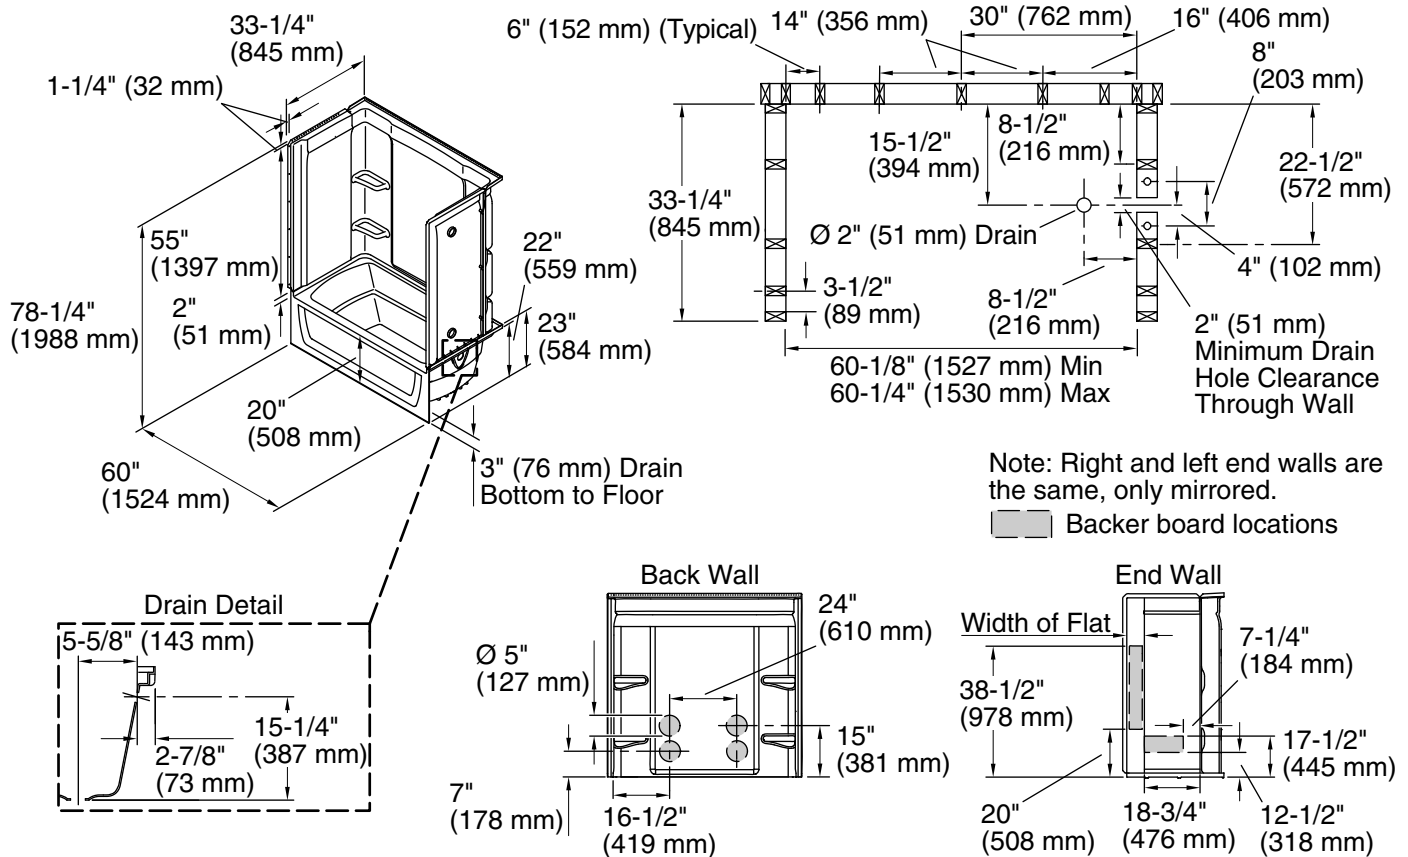

STERLING

A KOHLER COMPANY

Ensemble™ Medley®

60" AFD bath/shower with Aging in Place backerboards

71320128

Technical Information

All product dimensions are nominal.

Installation:	Three-wall alcove
Drain location:	Right
Basin area, bottom:	42" x 20" (1067 mm x 508 mm)
Basin area, top:	54" x 26" (1372 mm x 660 mm)
Water depth:	13" (330 mm)
Water capacity:	51 gal (193.1 L)
Minimum flat for door:	3" (76 mm)
Maximum door height:	56-3/4" (1441 mm)
Maximum door width:	57-11/16" (1465 mm)

Notes

Install this product according to the installation instructions.

Studs should be positioned roughly as shown.

Double studding is recommended for pivot shower door installations.

1-800-STERLING (1-800-783-7546)

Kohler Co. reserves the right to make revisions without notice to product specifications.

For the most current Specification Sheet, go to www.sterlingplumbing.com.

8-22-2020 13:20 - US