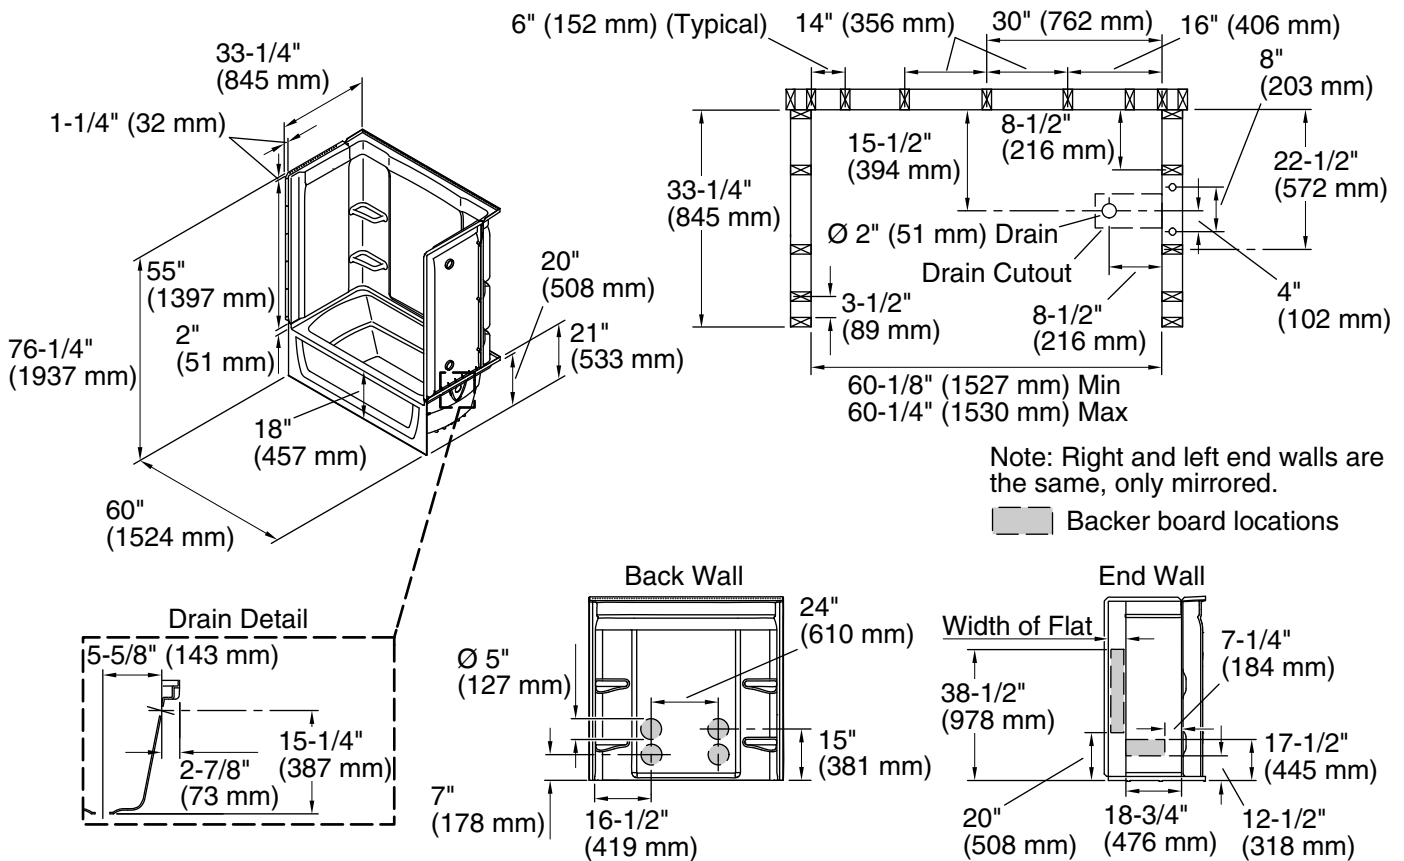

Included Components

Product consists of:

- 71324106 60" x 32" wall set w/Aging in Place backerboards
- 71121120 60" x 32" bath with right-hand drain

Codes/Standards

- CSA B45.5/IAPMO Z124
- ASTM E162
- ASTM E662
- HUD, UM Bulletin 73

8-22-2020 13:20 - US

Technical Information

All product dimensions are nominal.

- Installation: Three-wall alcove
- Drain location: Right
- Basin area, bottom: 42" x 20" (1067 mm x 508 mm)
- Basin area, top: 54" x 26" (1372 mm x 660 mm)
- Water depth: 13-3/4" (349 mm)
- Water capacity: 55 gal (208.2 L)
- Minimum flat for door: 3" (76 mm)
- Maximum door height: 56-3/4" (1441 mm)
- Maximum door width: 57-11/16" (1465 mm)