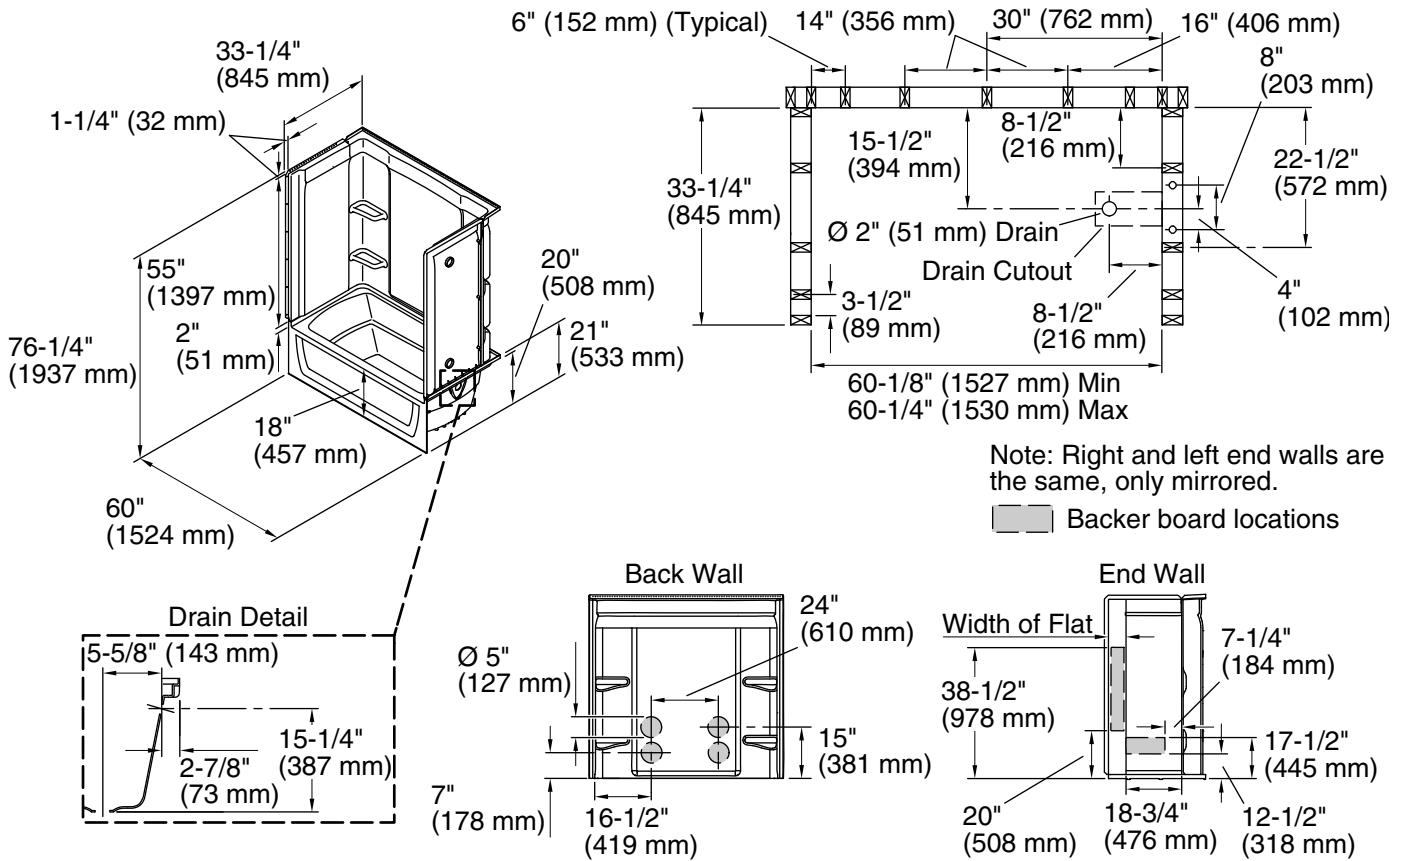

Included Components

- 71324106 60" x 32" Vikrell® bath/shower wall set with Aging in Place backerboards
- 71121120 60" x 32" Vikrell® bath, right drain

Codes/Standards

- CSA B45.5/IAPMO Z124
- ASTM E162
- ASTM E662
- HUD, UM Bulletin 73
- IAPMO Certification

	0	White
--	---	-------

Ensemble™ Medley®
60" x 32" Vikrell® bath/shower with Aging in Place
backerboards, right drain
71320126

Technical Information

All product dimensions are nominal.

Drain location:	Right
Basin area, bottom:	42" x 20" (1067 mm x 508 mm)
Basin area, top:	54" x 26" (1372 mm x 660 mm)
Water depth:	13-3/4" (349 mm)
Water capacity:	55 gal (208.2 L)
Maximum door height:	56-3/4" (1441 mm)
Maximum door width:	57-11/16" (1465 mm)