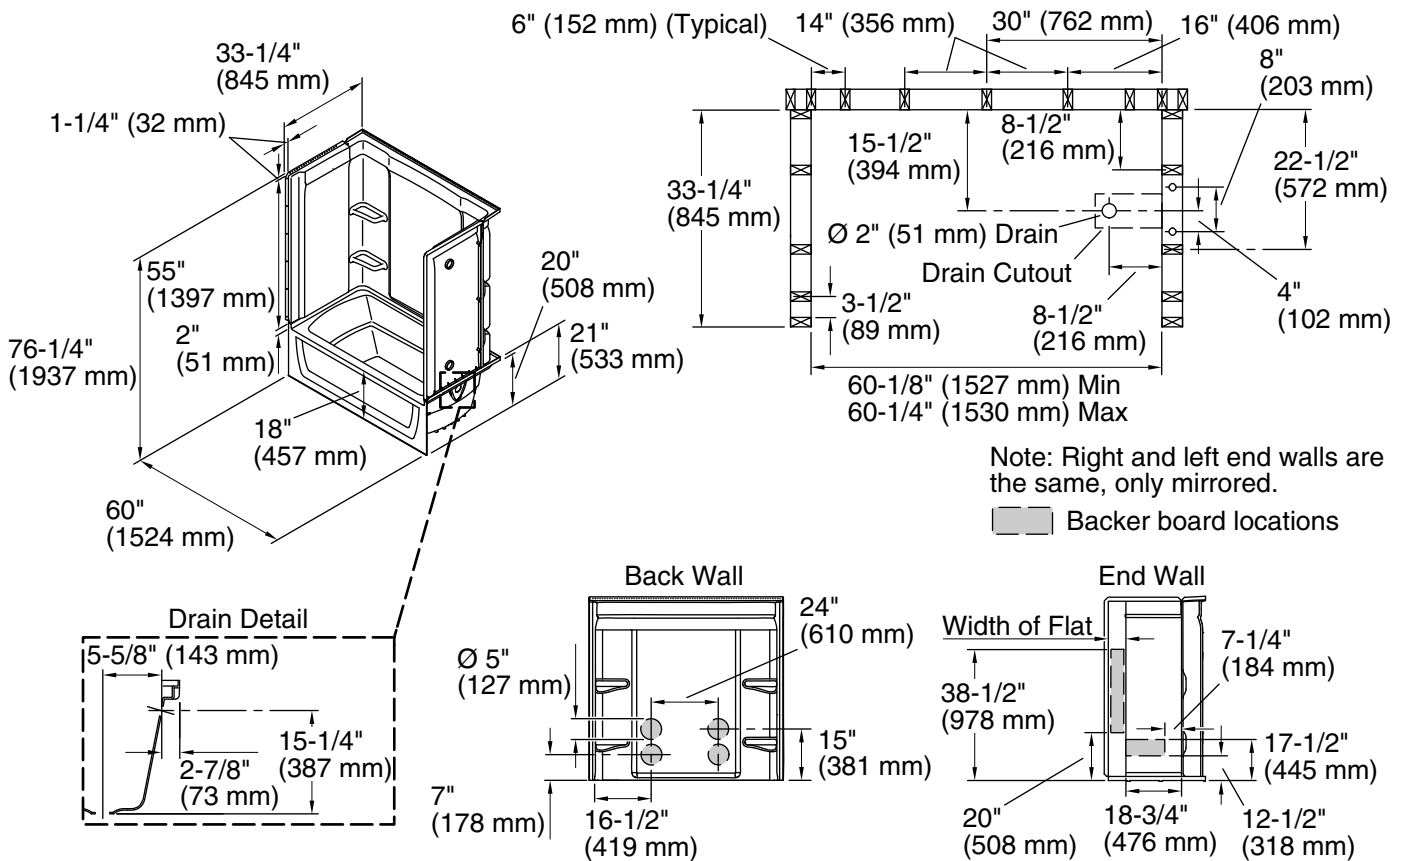

For the most current Specification Sheet, go to www.sterlingplumbing.com.

5-6-2020 10:27 - US

Technical Information

All product dimensions are nominal.

Installation:	Three-wall alcove
Drain location:	Right
Basin area, bottom:	42" x 20" (1067 mm x 508 mm)
Basin area, top:	54" x 26" (1372 mm x 660 mm)
Water depth:	13-3/4" (349 mm)
Water capacity:	55 gal (208.2 L)
Minimum flat for door:	3" (76 mm)
Maximum door height:	56-3/4" (1441 mm)
Maximum door width:	57-11/16" (1465 mm)