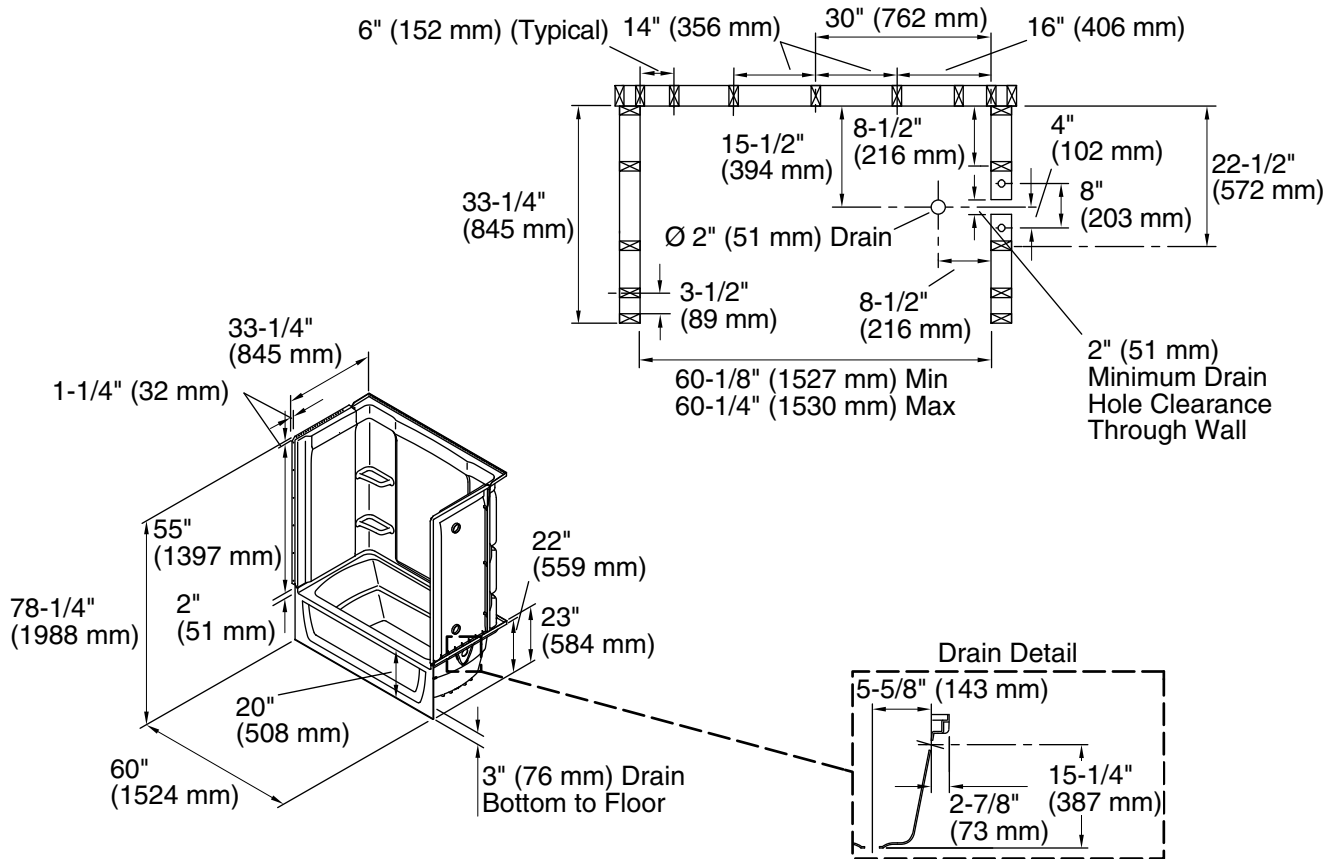

### Included Components

- 71324100 60" x 32" Vikrell® bath/shower wall set
- 71121122 60" x 32" Vikrell® bath, right above-floor drain

#### Color Code Description

	0	White
---	---	-------

**Technical Information**

All product dimensions are nominal.

Drain location:	Right
Basin area, bottom:	42" x 20" (1067 mm x 508 mm)
Basin area, top:	54" x 26" (1372 mm x 660 mm)
Water depth:	13" (330 mm)
Water capacity:	51 gal (193.1 L)
Maximum door height:	56-3/4" (1441 mm)
Maximum door width:	57-11/16" (1465 mm)