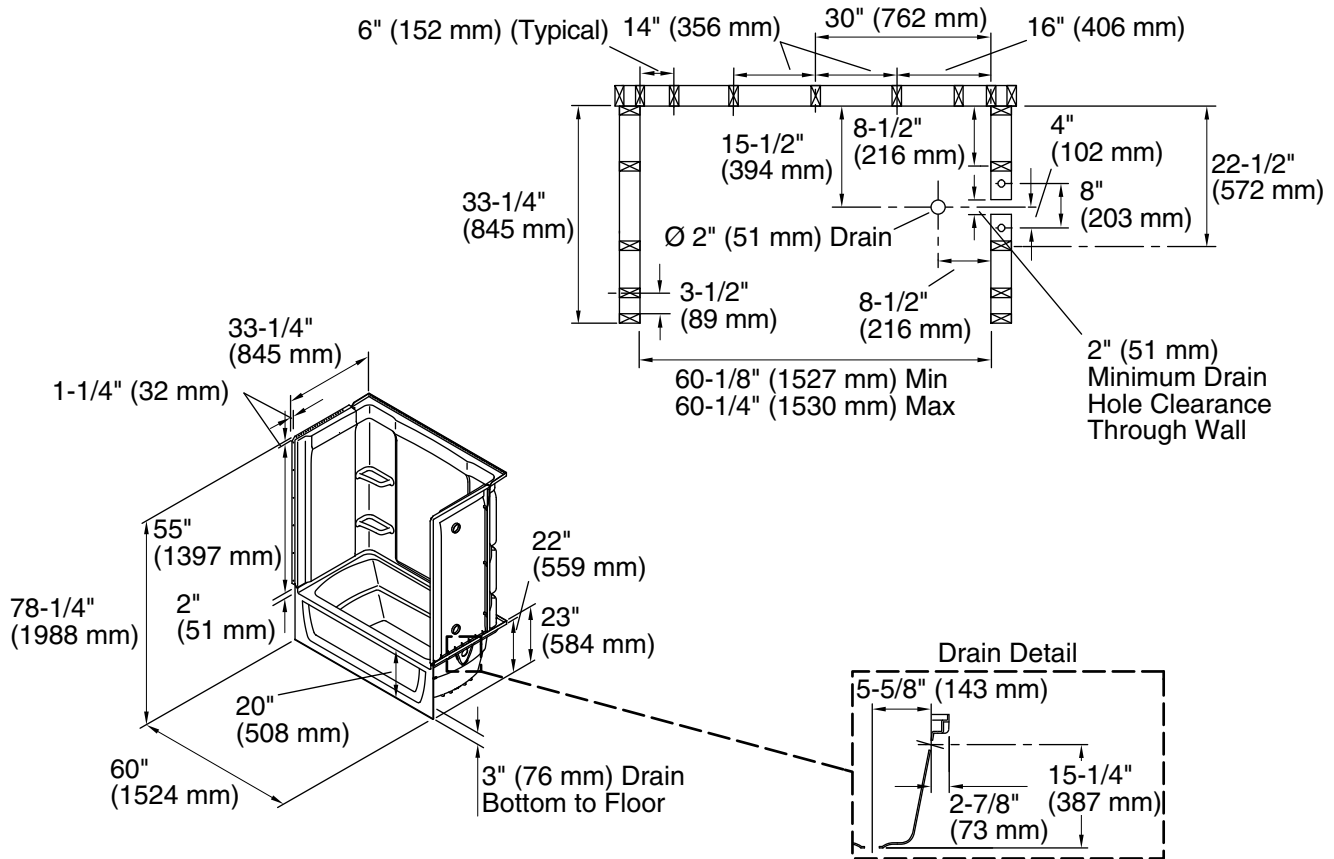

Ensemble™ Medley®

60" AFD bath/shower

71320122

Features

- 20" apron.
- Tongue-and-groove walls with snap-together installation.
- High-gloss walls.
- Corner shelves.
- Dry-Block seal and channeled water containment system.
- 3" drain-to-floor clearance for above-floor drain installation.

5-6-2020 10:27 - US

Technical Information

All product dimensions are nominal.

- Installation: Three-wall alcove
- Drain location: Right
- Basin area, bottom: 42" x 20" (1067 mm x 508 mm)
- Basin area, top: 54" x 26" (1372 mm x 660 mm)
- Water depth: 13" (330 mm)
- Water capacity: 51 gal (193.1 L)
- Minimum flat for door: 3" (76 mm)
- Maximum door height: 56-3/4" (1441 mm)
- Maximum door width: 57-11/16" (1465 mm)