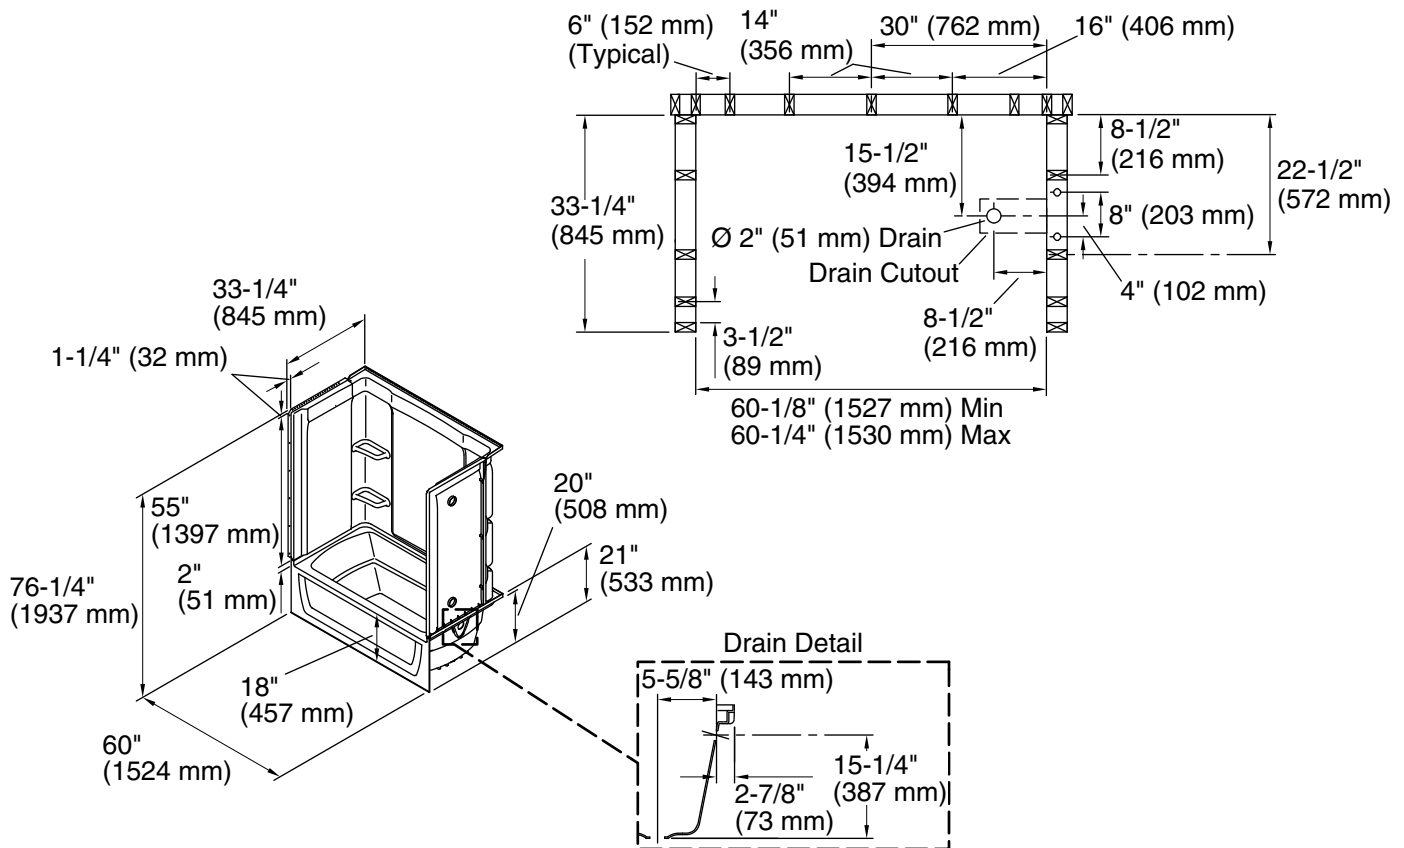

Ensemble™ Medley®

60" bath/shower

71320120

Features

- 18" apron.
- Tongue-and-groove walls with snap-together installation.
- High-gloss walls.
- Corner shelves.
- Dry-Block seal and channeled water containment system.

5-6-2020 10:27 - US

Technical Information

All product dimensions are nominal.

- Installation: Three-wall alcove
- Drain location: Right
- Basin area, bottom: 42" x 20" (1067 mm x 508 mm)
- Basin area, top: 54" x 26" (1372 mm x 660 mm)
- Water depth: 13-3/4" (349 mm)
- Water capacity: 55 gal (208.2 L)
- Minimum flat for door: 3" (76 mm)
- Maximum door height: 56-3/4" (1441 mm)
- Maximum door width: 57-11/16" (1465 mm)