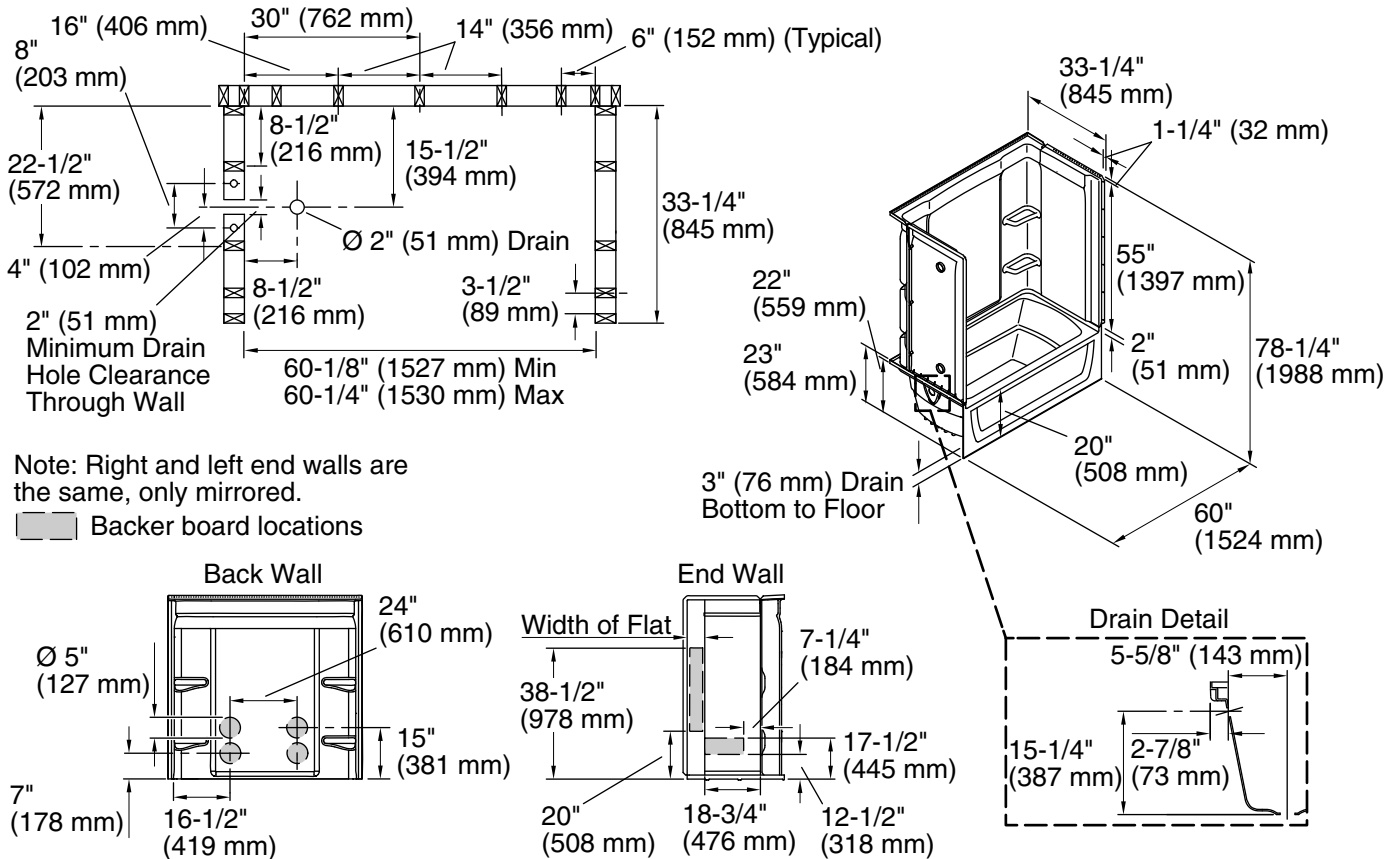

Included Components

Product consists of:

- 71324106 60" x 32" wall set w/Aging in Place backerboards
- 71121112 60" x 32" AFD bath

Codes/Standards

- CSA B45.5/IAPMO Z124
- ASTM E162
- ASTM E662
- HUD, UM Bulletin 73

8-22-2020 13:19 - US

Technical Information

All product dimensions are nominal.

Installation: Three-wall alcove

Drain location: Left

Basin area, bottom: 42" x 20" (1067 mm x 508 mm)

Basin area, top: 54" x 26" (1372 mm x 660 mm)

Water depth: 13" (330 mm)

Water capacity: 51 gal (193.1 L)

Minimum flat for door: 3" (76 mm)

Maximum door height: 56-3/4" (1441 mm)

Maximum door width: 57-11/16" (1465 mm)

Notes

Install this product according to the installation instructions.