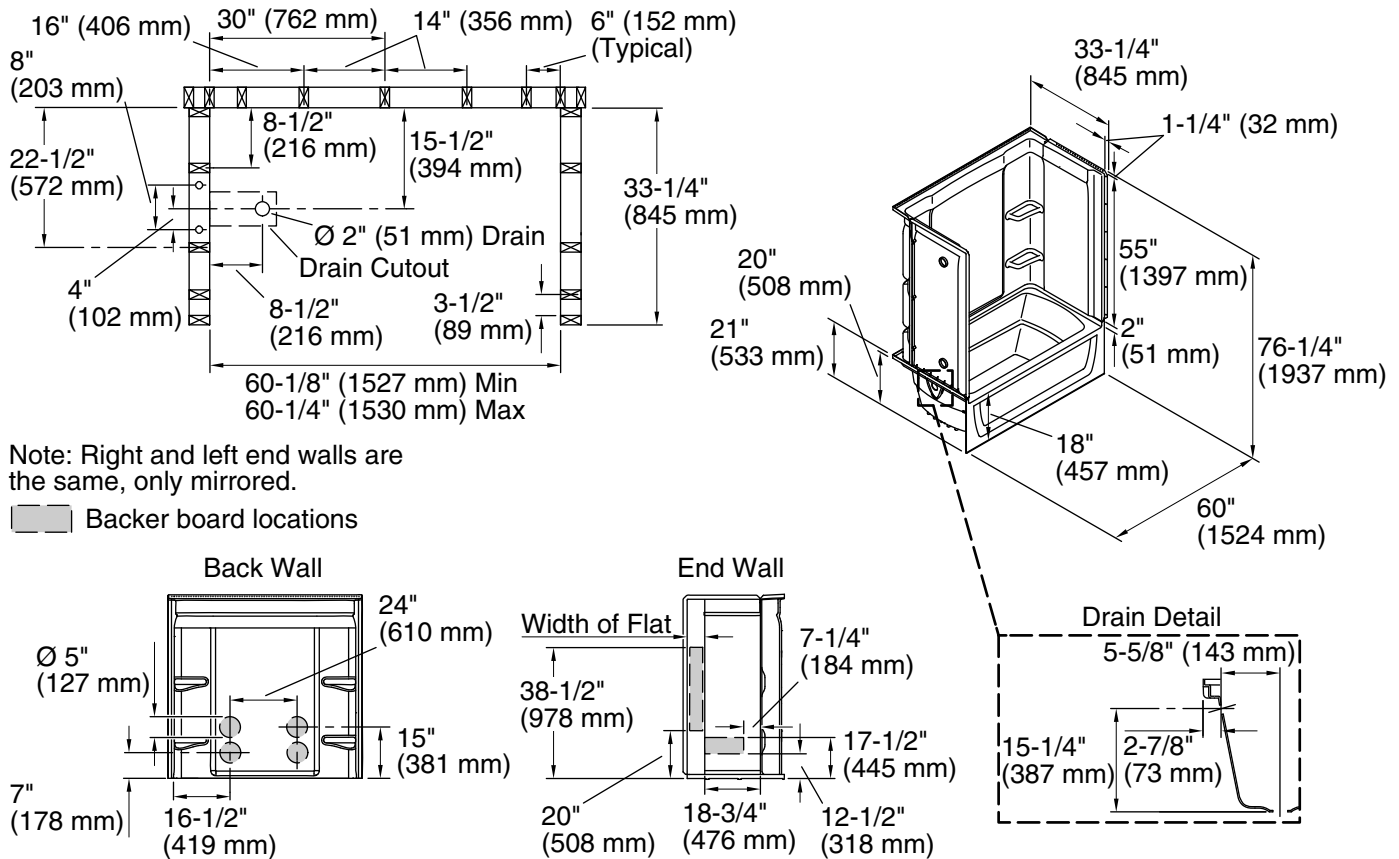

Included Components

- Product consists of:
- 71324106 60" x 32" wall set w/Aging in Place backerboards
 - 71121110 60" bath

Codes/Standards

- CSA B45.5/IAPMO Z124
- ASTM E162
- ASTM E662
- HUD, UM Bulletin 73

Color	Code	Description
	0	White
	96	KOHLER Biscuit

Technical Information

All product dimensions are nominal.

Installation: Three-wall alcove

Drain location: Left

Basin area, bottom: 42" x 20" (1067 mm x 508 mm)

Basin area, top: 54" x 26" (1372 mm x 660 mm)

Water depth: 13-3/4" (349 mm)

Water capacity: 55 gal (208.2 L)

Maximum door height: 56-3/4" (1441 mm)

Maximum door width: 57-11/16" (1465 mm)

Notes

Install this product according to the installation instructions.