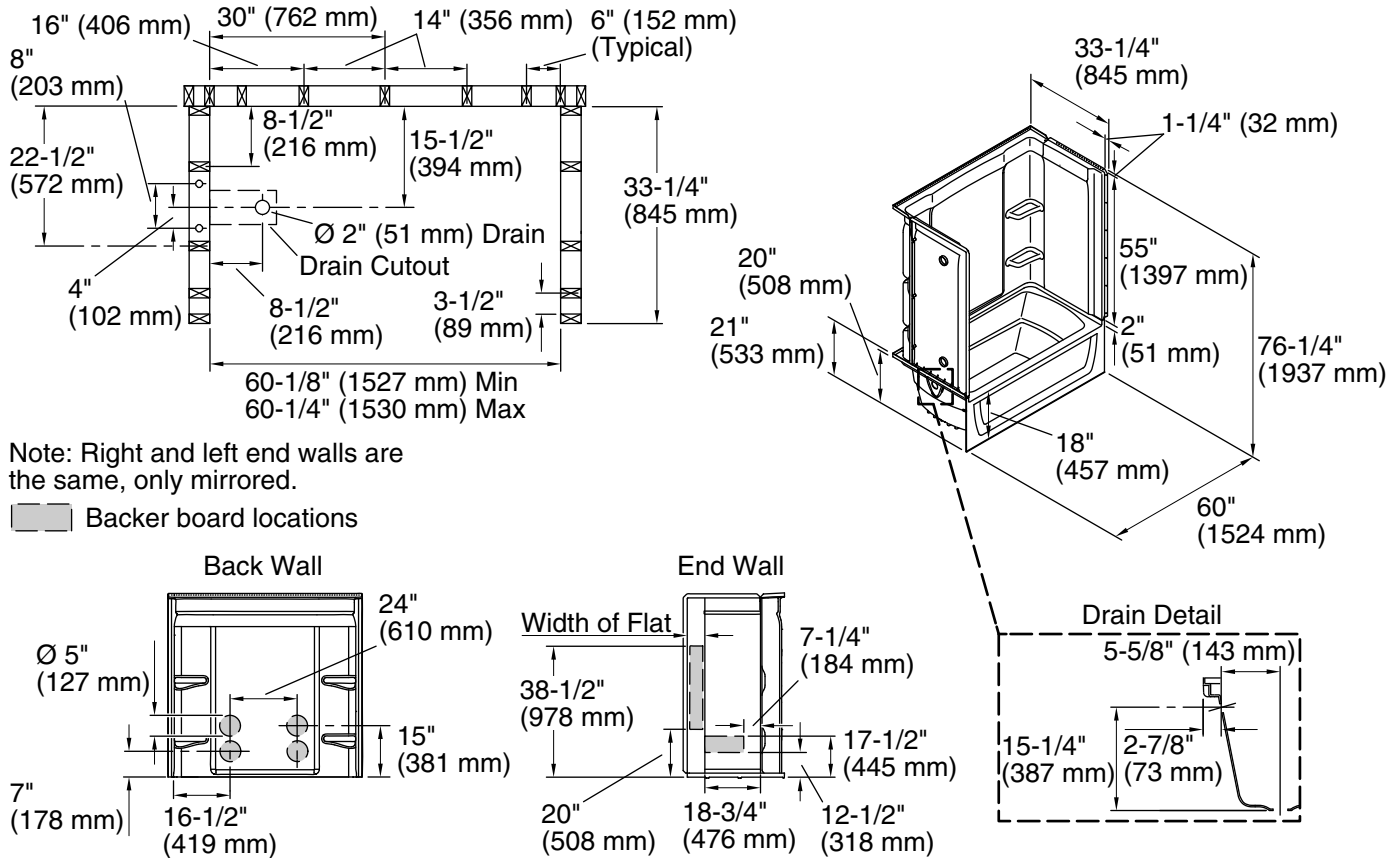

Technical Information

All product dimensions are nominal.

- Installation: Three-wall alcove
- Drain location: Left
- Basin area, bottom: 42" x 20" (1067 mm x 508 mm)
- Basin area, top: 54" x 26" (1372 mm x 660 mm)
- Water depth: 13-3/4" (349 mm)
- Water capacity: 55 gal (208.2 L)
- Maximum door height: 56-3/4" (1441 mm)
- Maximum door width: 57-11/16" (1465 mm)

Notes

- Install this product according to the installation instructions.
- Studs should be positioned as shown.
- Double studding is recommended for pivot shower door installations.
- Attach grab bars at the specified backerboard locations only.