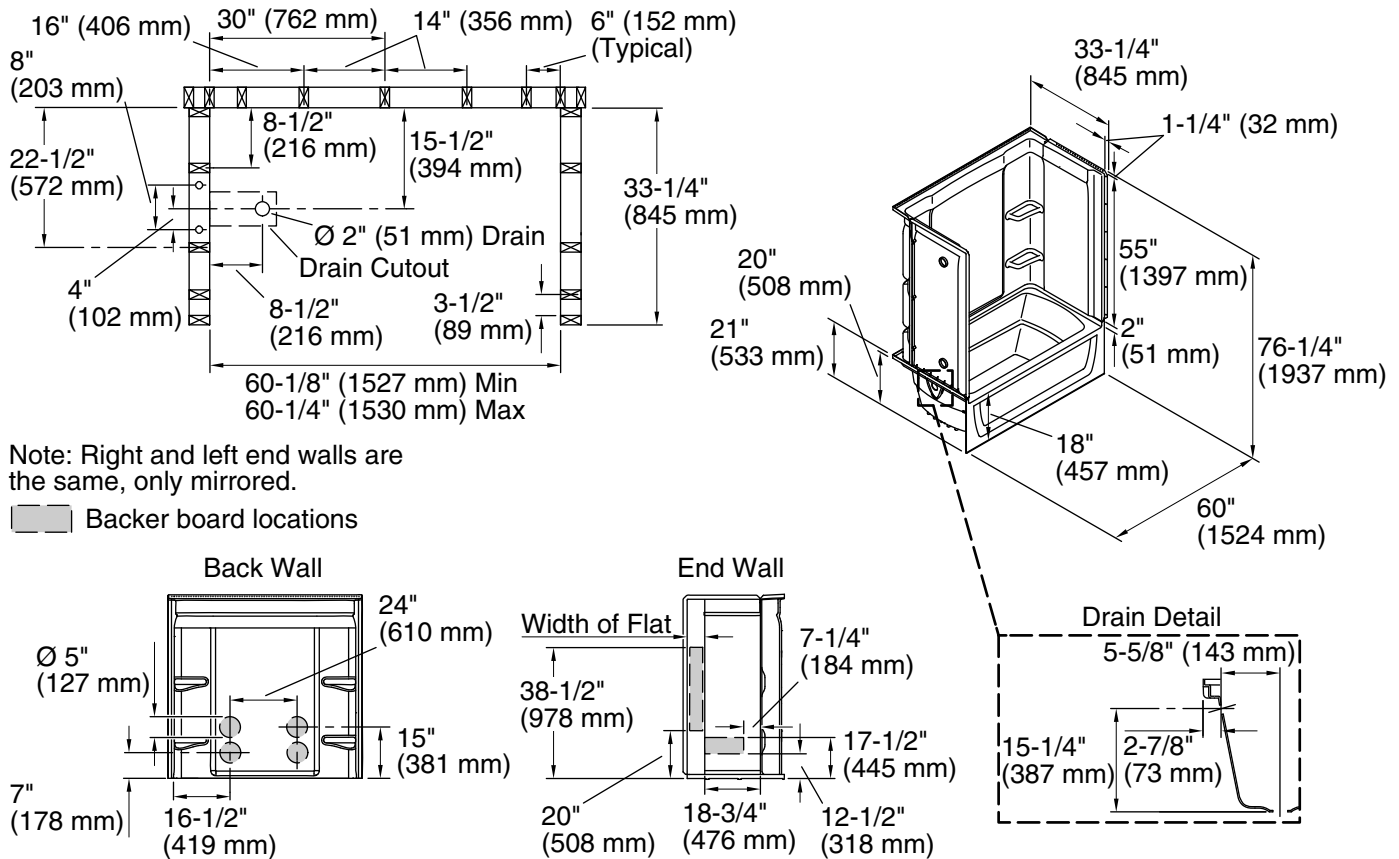

For the most current Specification Sheet, go to www.sterlingplumbing.com.

5-6-2020 10:27 - US

Technical Information

All product dimensions are nominal.

Installation: Three-wall alcove

Drain location: Left

Basin area, bottom: 42" x 20" (1067 mm x 508 mm)

Basin area, top: 54" x 26" (1372 mm x 660 mm)

Water depth: 13-3/4" (349 mm)

Water capacity: 55 gal (208.2 L)

Maximum door height: 56-3/4" (1441 mm)

Maximum door width: 57-11/16" (1465 mm)

Notes

Install this product according to the installation instructions.