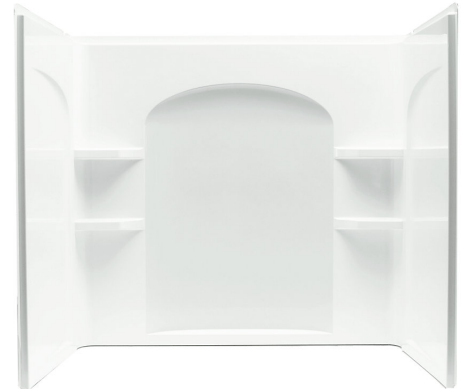

Features

- Three-piece, tongue-and-groove walls with snap-together installation.
- Corner shelves.
- Aging in Place backerboards.
- Compatible with Ensemble bath (71121110, 71121112, 71121120 or 71121122)

Material

- Made from solid Vikrell® material for strength, durability, and lasting beauty.

Installation

- Caulk required for proper installation.

Recommended Products/Accessories

- 5425-59 Frameless sliding bath door
- 5427-59 Frameless sliding bath door
- 542808-59 Frameless sliding bath door
- 80001012 12" straight grab bar
- 80001018 18" straight grab bar
- 80001024 24" straight grab bar
- 80011032 32" straight grab bar
- 80001036 36" straight grab bar
- K-23733 Vikrell® cleaner

Color tiles intended for reference only.

Color	Code	Description
	0	White
	96	KOHLER Biscuit

Ensemble™
60" curve wall set w/Aging in Place backerboards
71224106

No image available.

This product is a component and not intended to be a standalone installation.

Technical Information

All product dimensions are nominal.

Installation: Three-wall alcove

Maximum door height: 55-1/2" (1410 mm)

Maximum door width: 57-11/16" (1465 mm)

Notes

Install this product according to the installation instructions.