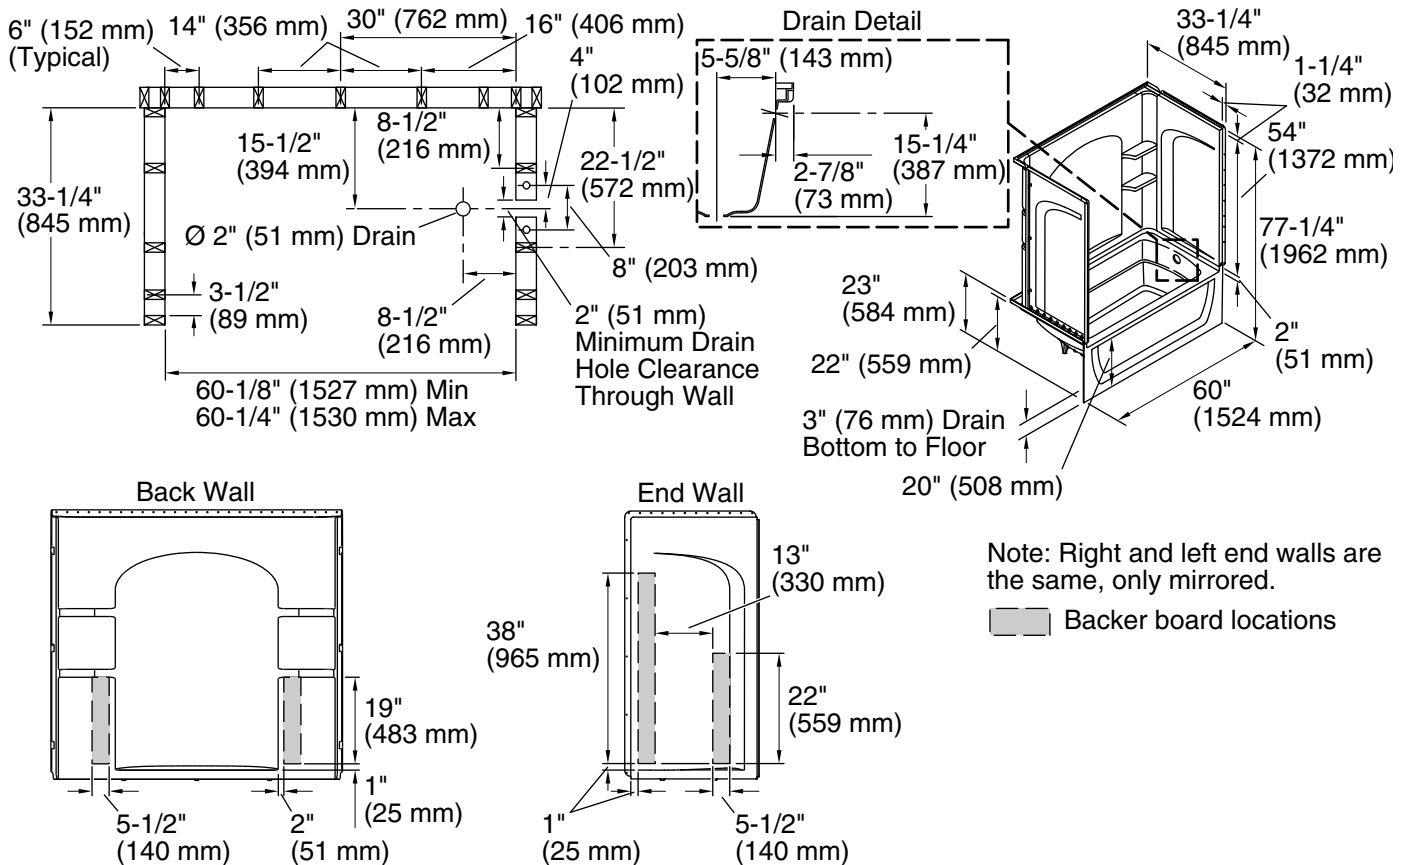

### Features

- 20" apron.
- Tongue-and-groove walls with snap-together installation.
- Corner shelves.
- 3" (76 mm) drain-to-floor clearance for above-floor drain installation.
- Aging in Place backerboards.

### Available Colors/Finishes

*Color tiles intended for reference only.*

Color	Code	Description
	0	White
	96	KOHLER Biscuit

**Technical Information**

All product dimensions are nominal.

Installation:	Three-wall alcove
Drain location:	Right
Basin area, bottom:	42" x 20" (1067 mm x 508 mm)
Basin area, top:	54" x 26" (1372 mm x 660 mm)
Water depth:	13" (330 mm)
Water capacity:	51 gal (193.1 L)
Maximum door height:	55-1/2" (1410 mm)
Maximum door width:	57-11/16" (1465 mm)