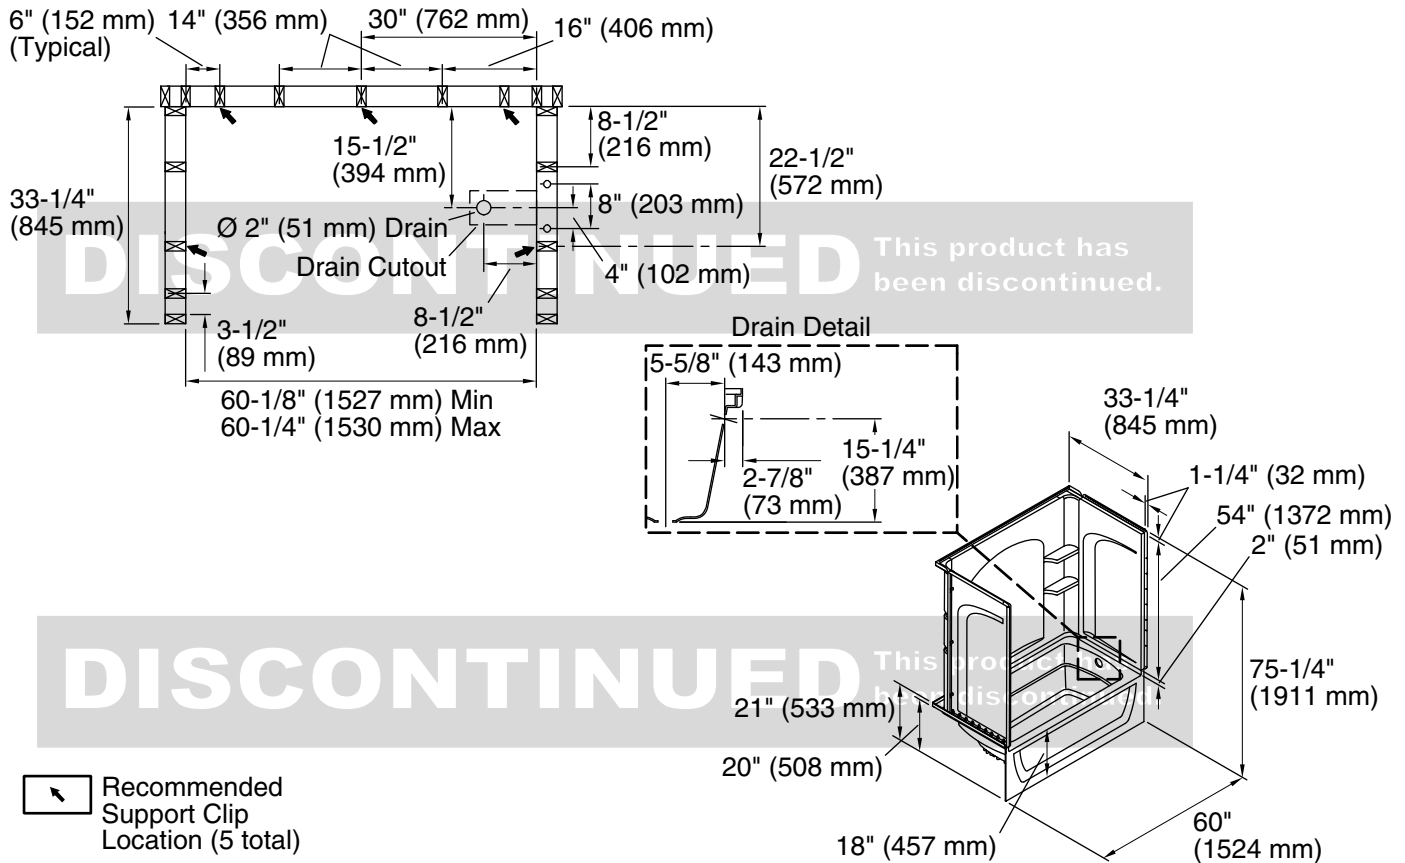

### Technical Information

All product dimensions are nominal.

Installation: Three-wall alcove

Drain location: Right

Basin area, bottom: 42" x 20" (1067 mm x 508 mm)

Basin area, top: 54" x 26" (1372 mm x 660 mm)

Water depth: 13-3/4" (349 mm)

Water capacity: 55 gal (208.2 L)

Minimum flat for door: 3" (76 mm)

Maximum door height: 55-1/2" (1410 mm)

Maximum door width: 57-11/16" (1465 mm)