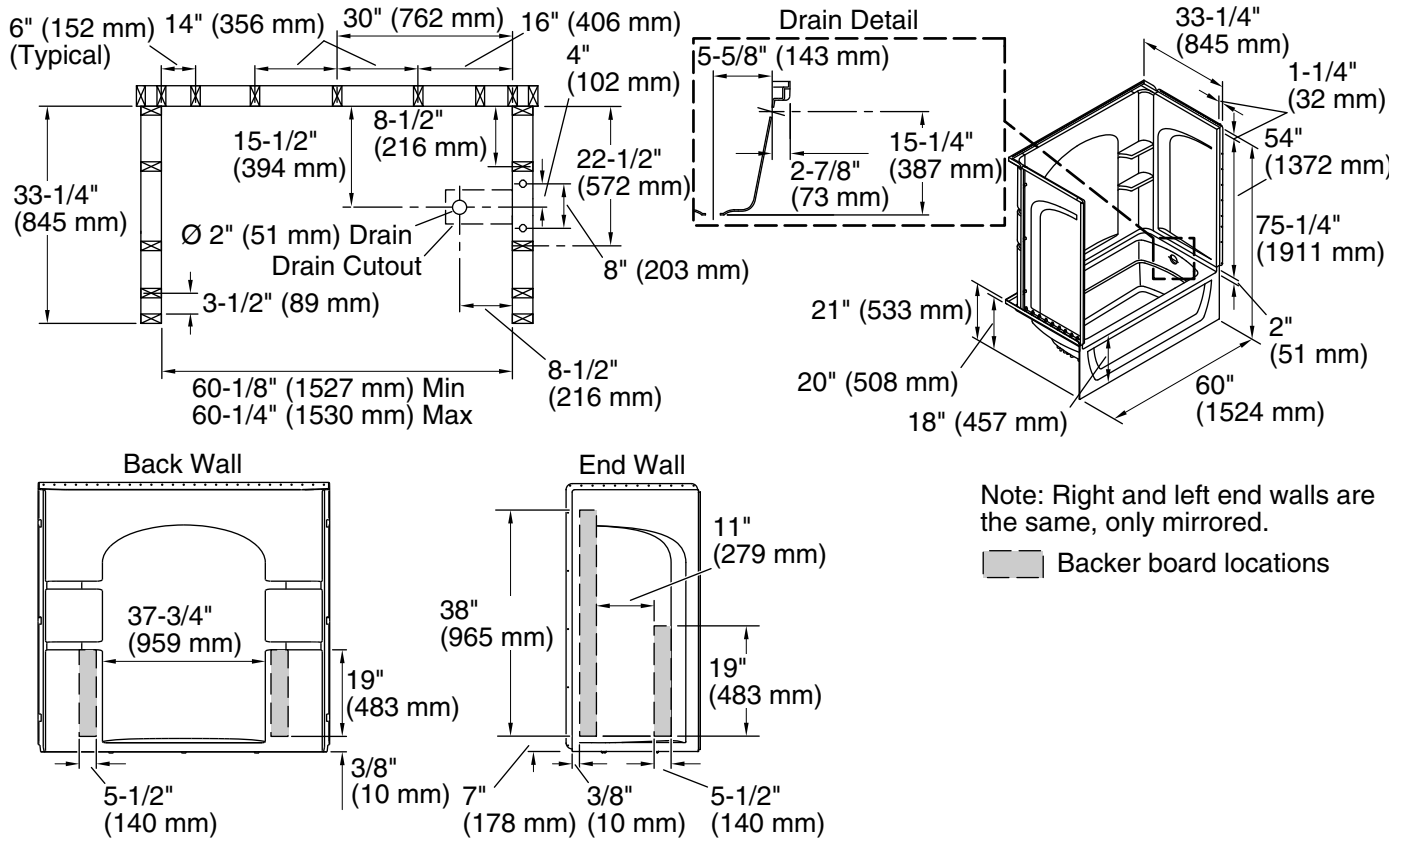

Included Components

- 71224106 60" x 32" Vikrell® wall set with Aging in Place backerboards
- 71121120 60" x 32" Vikrell® bath, right drain

Codes/Standards

- CSA B45.5/IAPMO Z124
- ASTM E162
- ASTM E662
- HUD, UM Bulletin 73
- IAPMO Certification

3-24-2024 20:24 - US

Ensemble™ Curve
60" x 32" Vikrell® bath/shower with Aging in Place
backerboards, right drain
71220126

Technical Information

All product dimensions are nominal.

Drain location:	Right
Basin area, bottom:	42" x 20" (1067 mm x 508 mm)
Basin area, top:	54" x 26" (1372 mm x 660 mm)
Water depth:	13-3/4" (349 mm)
Water capacity:	55 gal (208.2 L)
Maximum door height:	55-1/2" (1410 mm)
Maximum door width:	57-11/16" (1465 mm)