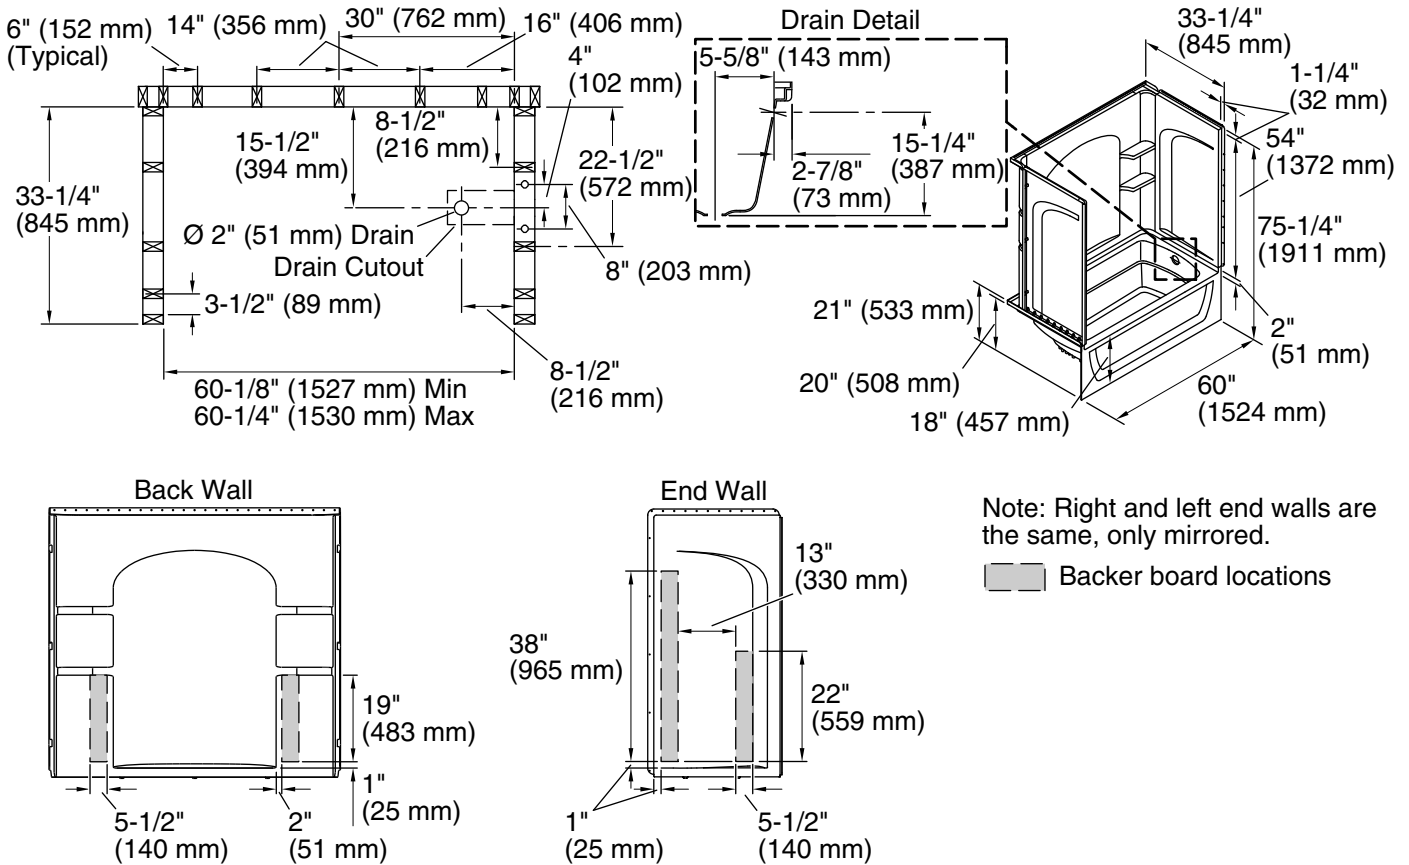

Included Components

Product consists of:

- 71224106 60" curve wall set w/Aging in Place backerboards
- 71121120 60" bath

Codes/Standards

- CSA B45.5/IAPMO Z124
- ASTM E162
- ASTM E662
- HUD, UM Bulletin 73

Color	Code	Description
	0	White
	96	KOHLER Biscuit

Technical Information

All product dimensions are nominal.

Installation: Three-wall alcove

Drain location: Right

Basin area, bottom: 42" x 20" (1067 mm x 508 mm)

Basin area, top: 54" x 26" (1372 mm x 660 mm)

Water depth: 13-3/4" (349 mm)

Water capacity: 55 gal (208.2 L)

Minimum flat for door: 3" (76 mm)

Maximum door height: 55-1/2" (1410 mm)

Maximum door width: 57-11/16" (1465 mm)