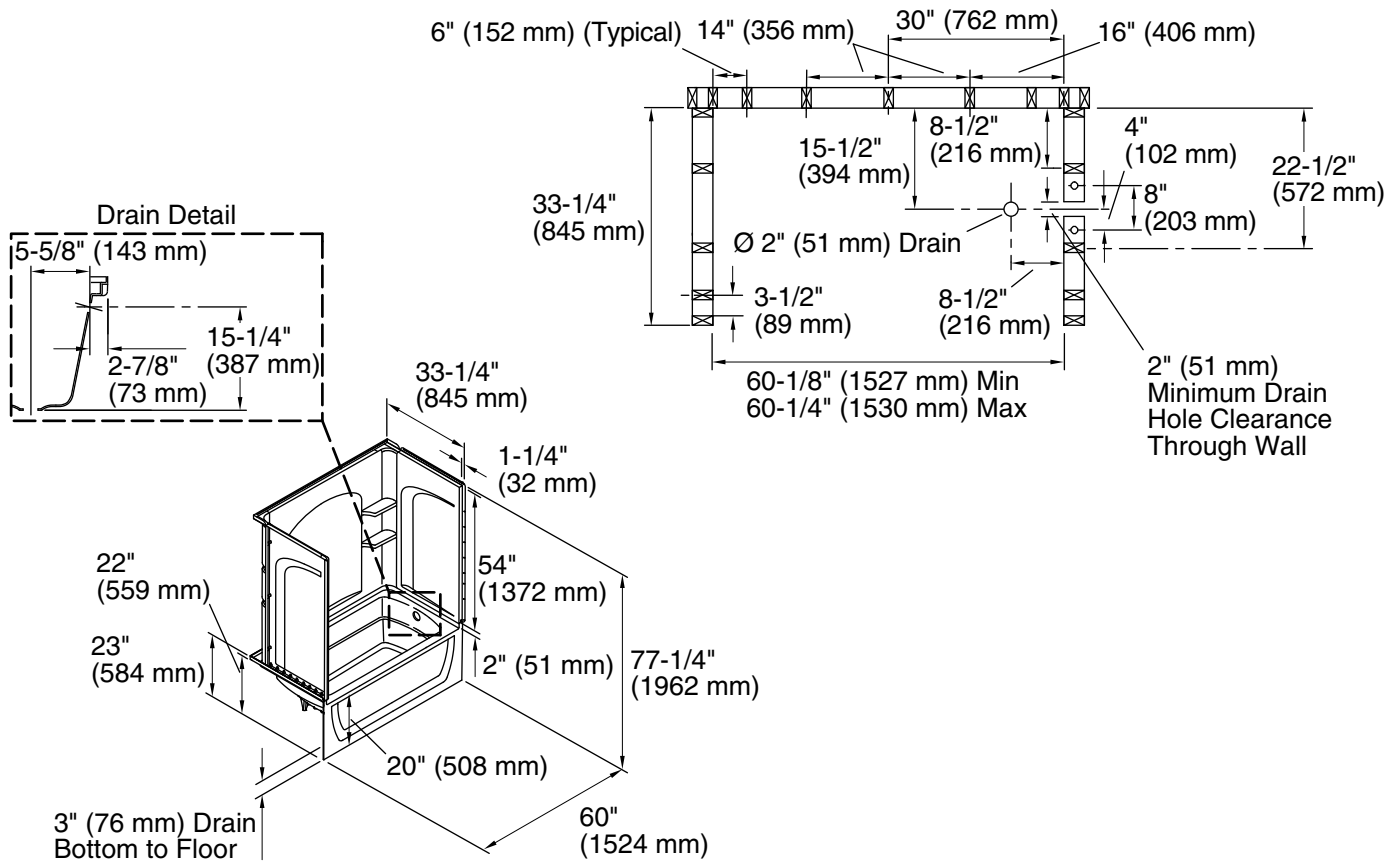

Ensemble™ Curve

60" x 32" Vikrell® bath/shower, right above-floor drain
71220122

Features

- 20" apron
- Tongue-and-groove walls with snap-together installation
- Corner shelves
- 3" (76 mm) drain-to-floor clearance for above-floor drain installation
- Innovative Dry-Block™ seal and channeled water containment system form watertight seams

Included Components

- 71224100 60" x 32" Vikrell® bath/shower wall set
- 71121122 60" x 32" Vikrell® bath, right above-floor drain

Codes/Standards

- CSA B45.5/IAPMO Z124
- ASTM E162
- ASTM E662
- HUD, UM Bulletin 73
- IAPMO Certification

Technical Information

All product dimensions are nominal.

- Drain location: Right
- Basin area, bottom: 42" x 20" (1067 mm x 508 mm)
- Basin area, top: 54" x 26" (1372 mm x 660 mm)
- Water depth: 13" (330 mm)
- Water capacity: 51 gal (193.1 L)
- Maximum door height: 55-1/2" (1410 mm)
- Maximum door width: 57-11/16" (1465 mm)