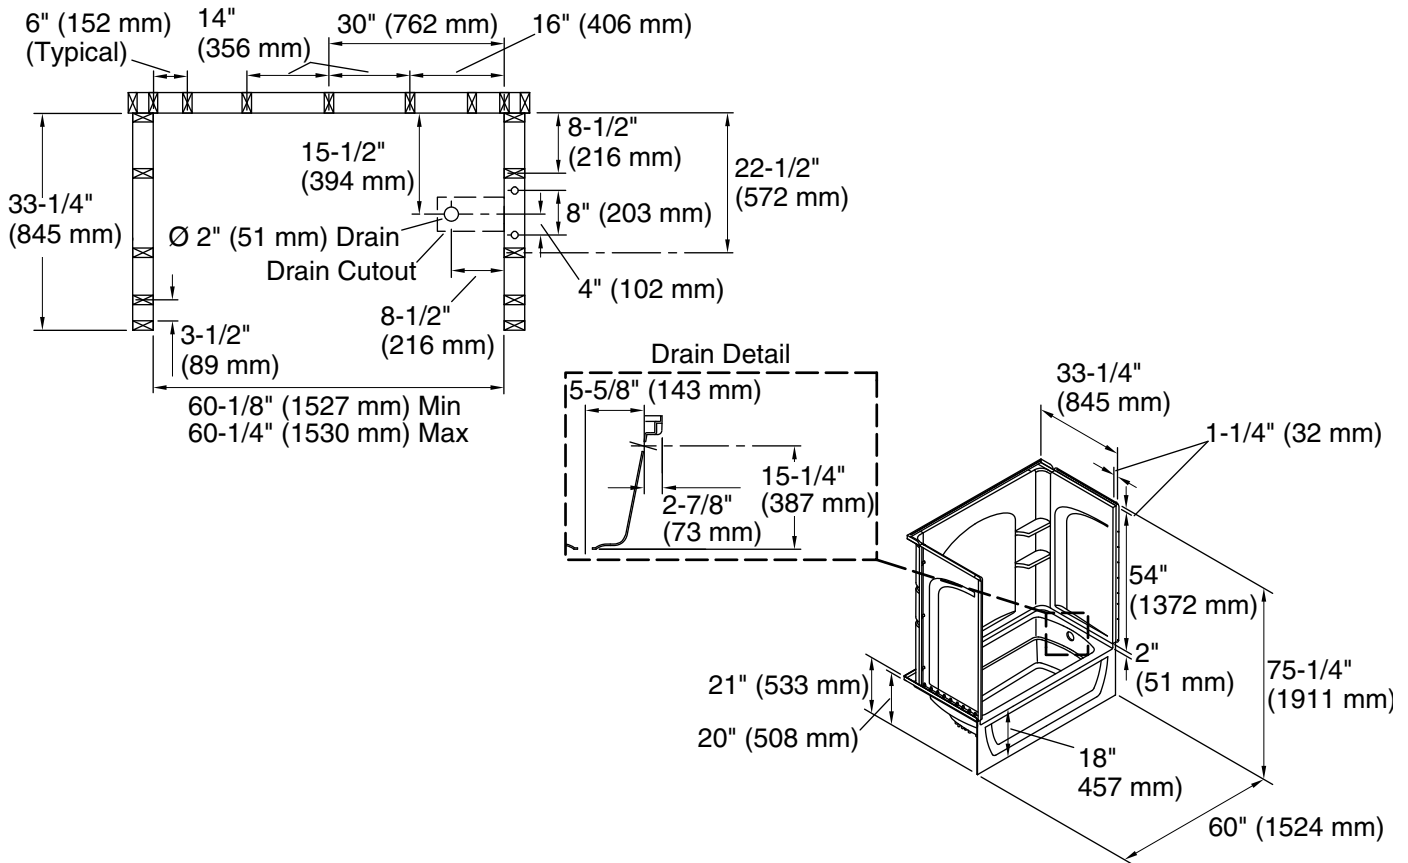

Ensemble™ Curve

60" x 32" Vikrell® bath/shower, right drain
71220120

Features

- 18" apron
- Tongue-and-groove walls with snap-together installation
- Corner shelves
- Innovative Dry-Block™ seal and channeled water containment system form watertight seams

Included Components

- 71224100 60" x 32" Vikrell® bath/shower wall set
- 71121120 60" x 32" Vikrell® bath, right drain

Codes/Standards

- CSA B45.5/IAPMO Z124
- ASTM E162
- ASTM E662
- HUD, UM Bulletin 73
- IAPMO Certification

3-23-2024 21:12 - US

Technical Information

All product dimensions are nominal.

Drain location:	Right
Basin area, bottom:	42" x 20" (1067 mm x 508 mm)
Basin area, top:	54" x 26" (1372 mm x 660 mm)
Water depth:	13-3/4" (349 mm)
Water capacity:	55 gal (208.2 L)
Maximum door height:	55-1/2" (1410 mm)
Maximum door width:	57-11/16" (1465 mm)