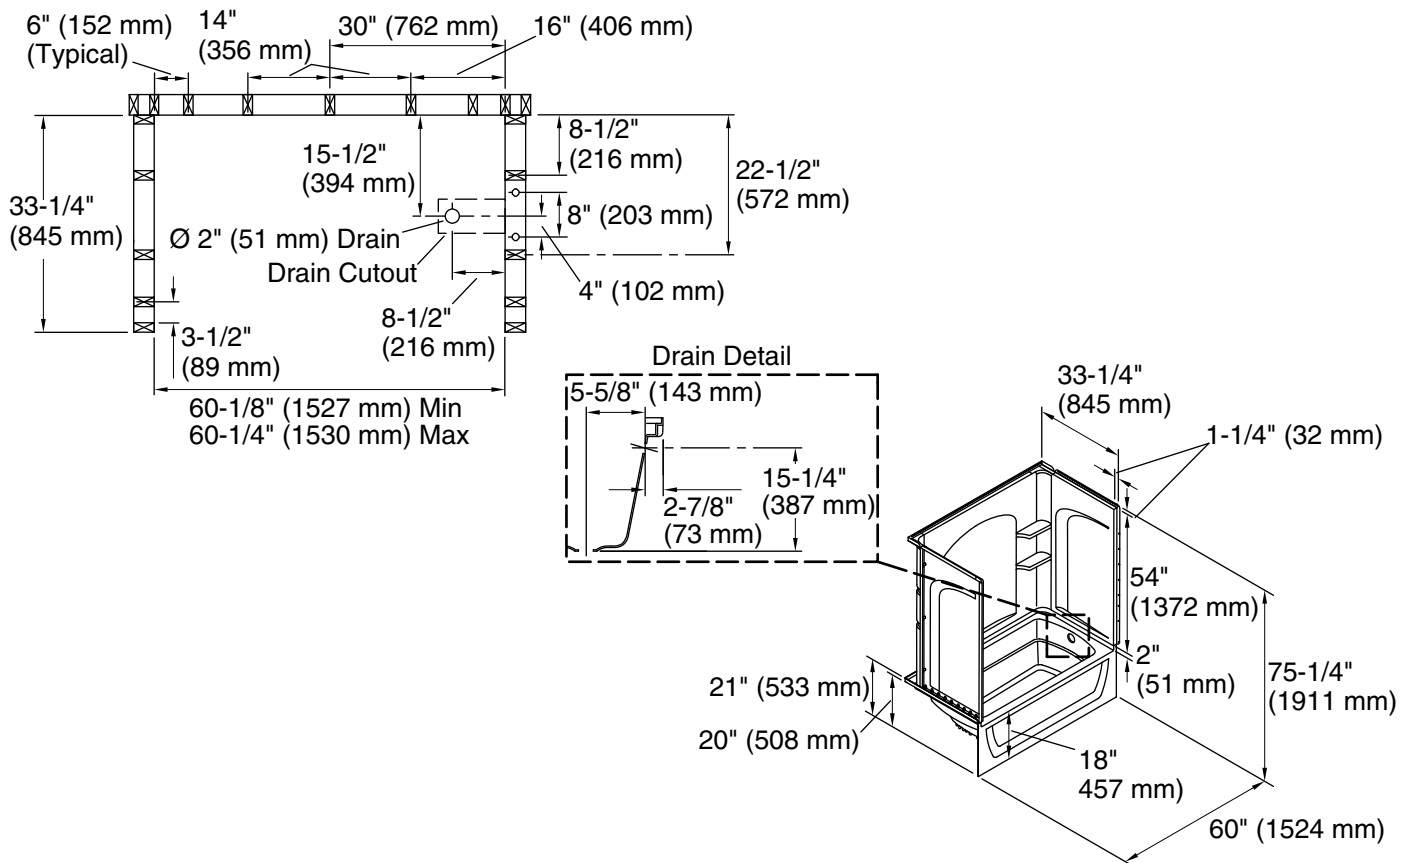

Ensemble™

60" curve bath/shower
71220120

Features

- 18" apron.
- Tongue-and-groove walls with snap-together installation.
- Corner shelves.

Material

- Made from solid Vikrell® material for strength, durability, and lasting beauty.

- 71224100 60" curve bath/shower wall set
- 71121120 60" bath

Codes/Standards

- CSA B45.5/IAPMO Z124
- ASTM E162
- ASTM E662
- HUD, UM Bulletin 73

Warranty – Bathing Fixtures (and) Kitchen and Utility Sinks Made of Solid Vikrell® Material

See website for detailed warranty information.

Available Colors/Finishes

Color tiles intended for reference only.

Color	Code	Description
	0	White
	96	KOHLER Biscuit

Technical Information

All product dimensions are nominal.

Installation:	Three-wall alcove
Drain location:	Right
Basin area, bottom:	42" x 20" (1067 mm x 508 mm)
Basin area, top:	54" x 26" (1372 mm x 660 mm)
Water depth:	13-3/4" (349 mm)
Water capacity:	55 gal (208.2 L)
Minimum flat for door:	3" (76 mm)
Maximum door height:	55-1/2" (1410 mm)
Maximum door width:	57-11/16" (1465 mm)