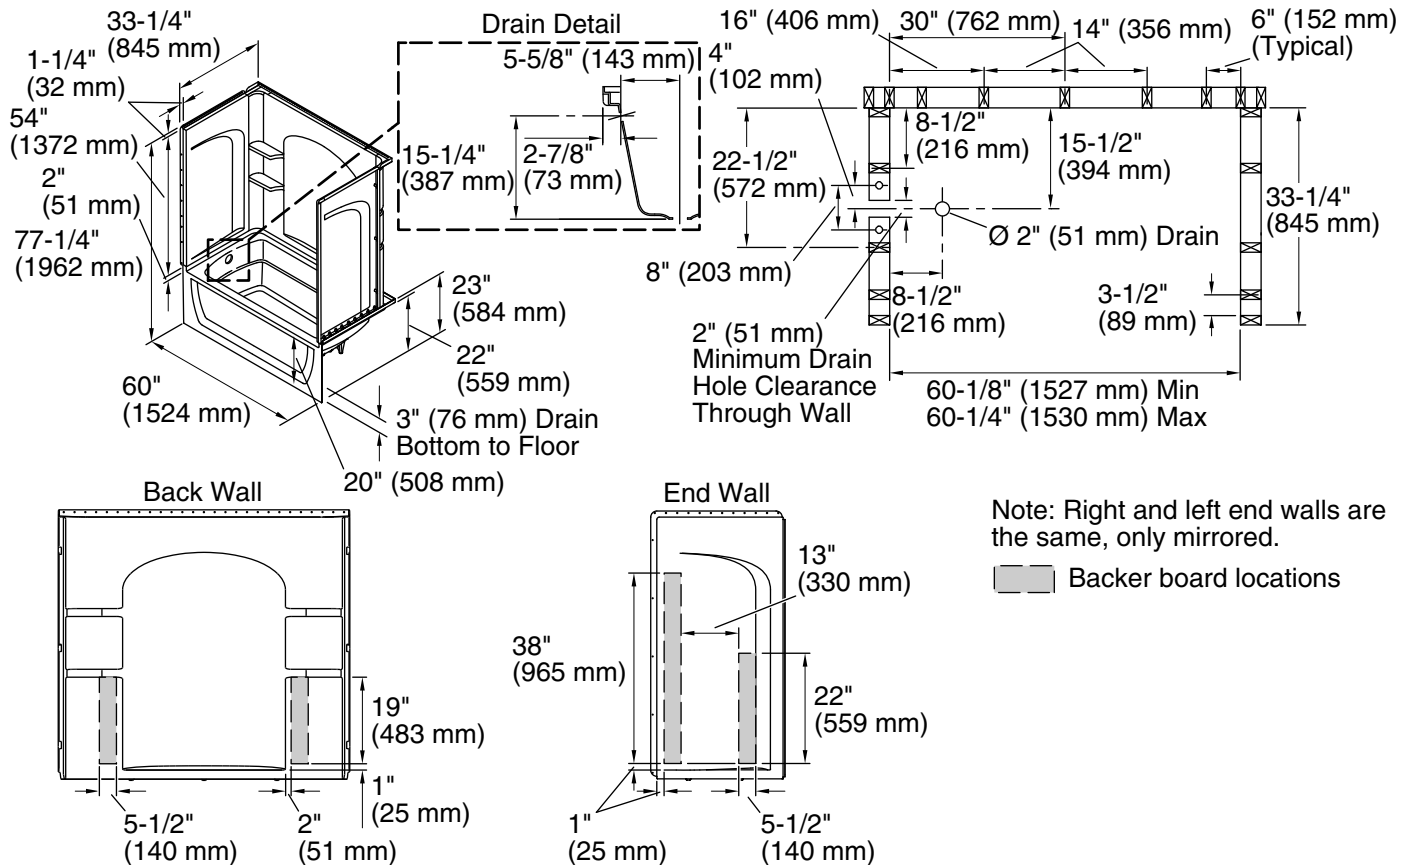

STERLING

A KOHLER COMPANY

Ensemble™

60" AFD curve bath/shower w/Aging in Place backerboards

71220118

Technical Information

All product dimensions are nominal.

Installation: Three-wall alcove

Drain location: Left

Basin area, bottom: 42" x 20" (1067 mm x 508 mm)

Basin area, top: 54" x 26" (1372 mm x 660 mm)

Water depth: 13" (330 mm)

Water capacity: 51 gal (193.1 L)

Minimum flat for door: 3" (76 mm)

Maximum door height: 55-1/2" (1410 mm)

Maximum door width: 57-11/16" (1465 mm)

Notes

Install this product according to the installation instructions.

Studs should be positioned roughly as shown.

Double studding is recommended for pivot shower door installations.

Attach grab bars at the specified backerboard locations only.

1-800-STERLING (1-800-783-7546)

Kohler Co. reserves the right to make revisions without notice to product specifications.

For the most current Specification Sheet, go to www.sterlingplumbing.com.

5-6-2020 10:23 - US