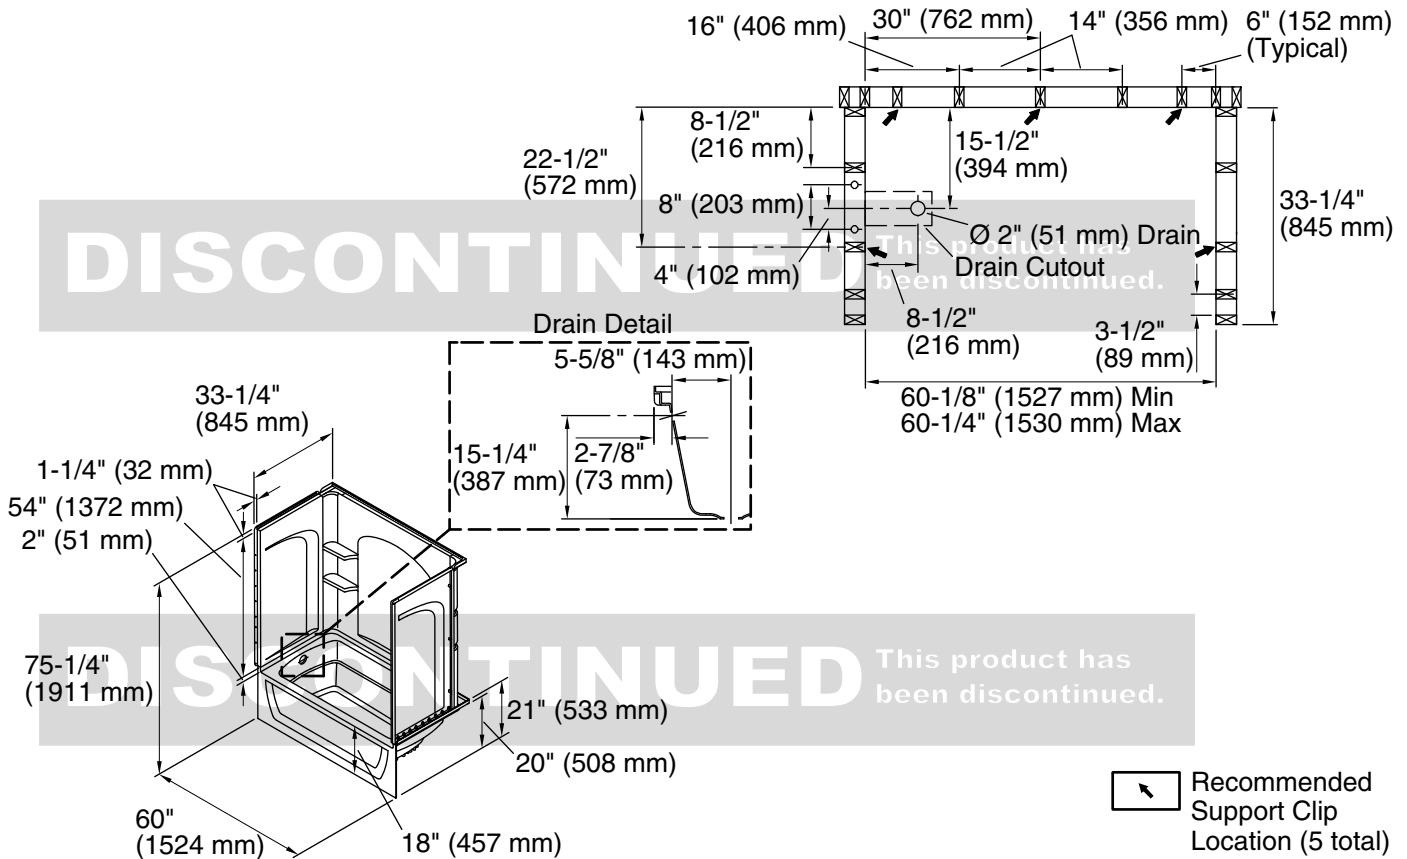

STERLING

A KOHLER COMPANY

Ensemble™

60" curve bath/shower with access panel

71220117

Technical Information

All product dimensions are nominal.

Installation: Three-wall alcove

Drain location: Left

Basin area, bottom: 42" x 20" (1067 mm x 508 mm)

Basin area, top: 54" x 26" (1372 mm x 660 mm)

Water depth: 13-3/4" (349 mm)

Water capacity: 55 gal (208.2 L)

Minimum flat for door: 3" (76 mm)

Maximum door height: 55-1/2" (1410 mm)

Maximum door width: 57-11/16" (1465 mm)

Notes

Install this product according to the installation instructions.

Studs should be positioned roughly as shown.

Double studding is recommended for pivot shower door installations.

1-800-STERLING (1-800-783-7546)

Kohler Co. reserves the right to make revisions without notice to product specifications.

For the most current Specification Sheet, go to www.sterlingplumbing.com.

5-6-2020 10:23 - US