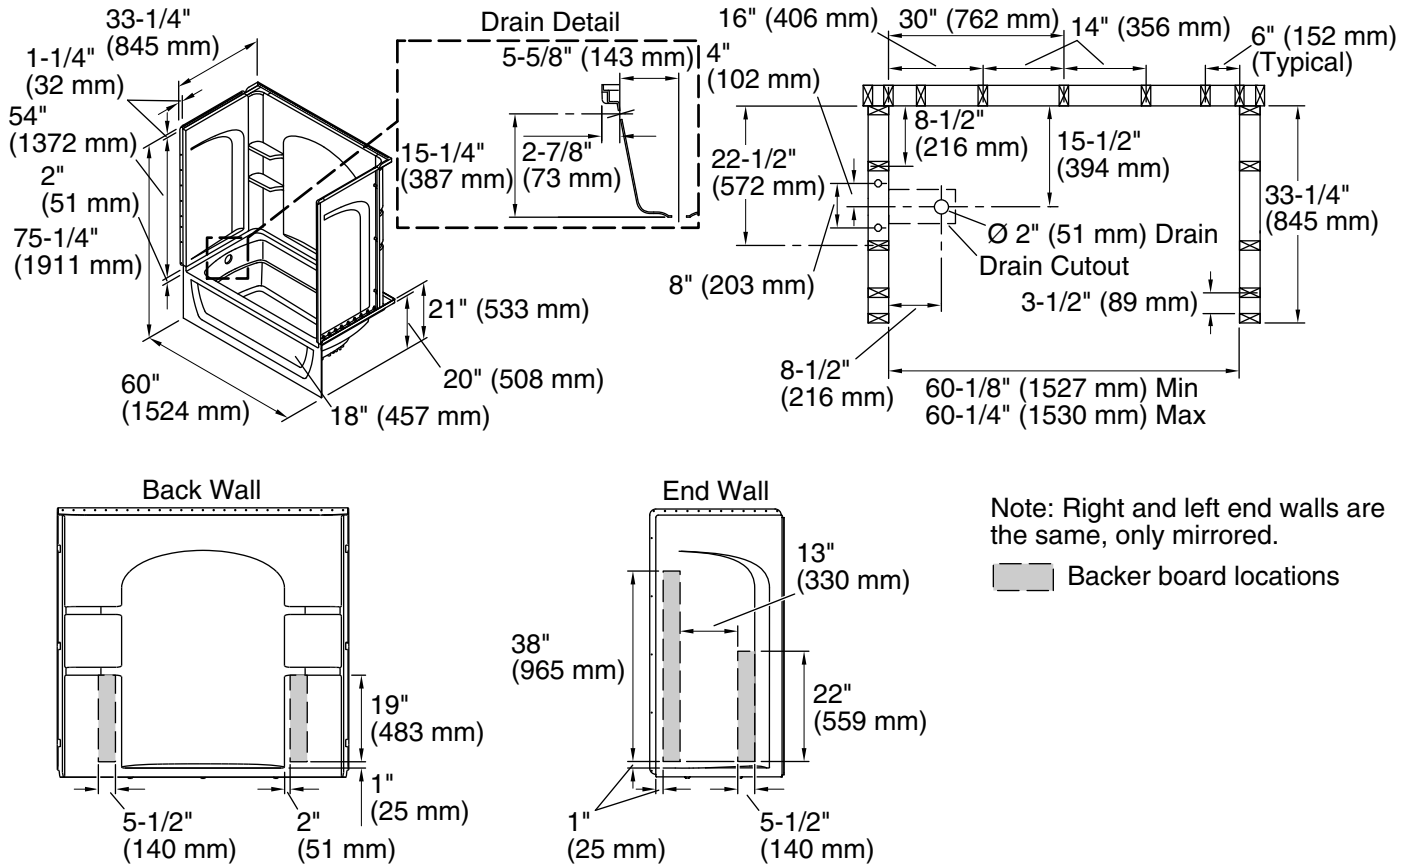

For the most current Specification Sheet, go to www.sterlingplumbing.com.

5-6-2020 10:23 - US

Technical Information

All product dimensions are nominal.

Installation: Three-wall alcove

Drain location: Left

Basin area, bottom: 42" x 20" (1067 mm x 508 mm)

Basin area, top: 54" x 26" (1372 mm x 660 mm)

Water depth: 13-3/4" (349 mm)

Water capacity: 55 gal (208.2 L)

Minimum flat for door: 3" (76 mm)

Maximum door height: 55-1/2" (1410 mm)

Maximum door width: 57-11/16" (1465 mm)