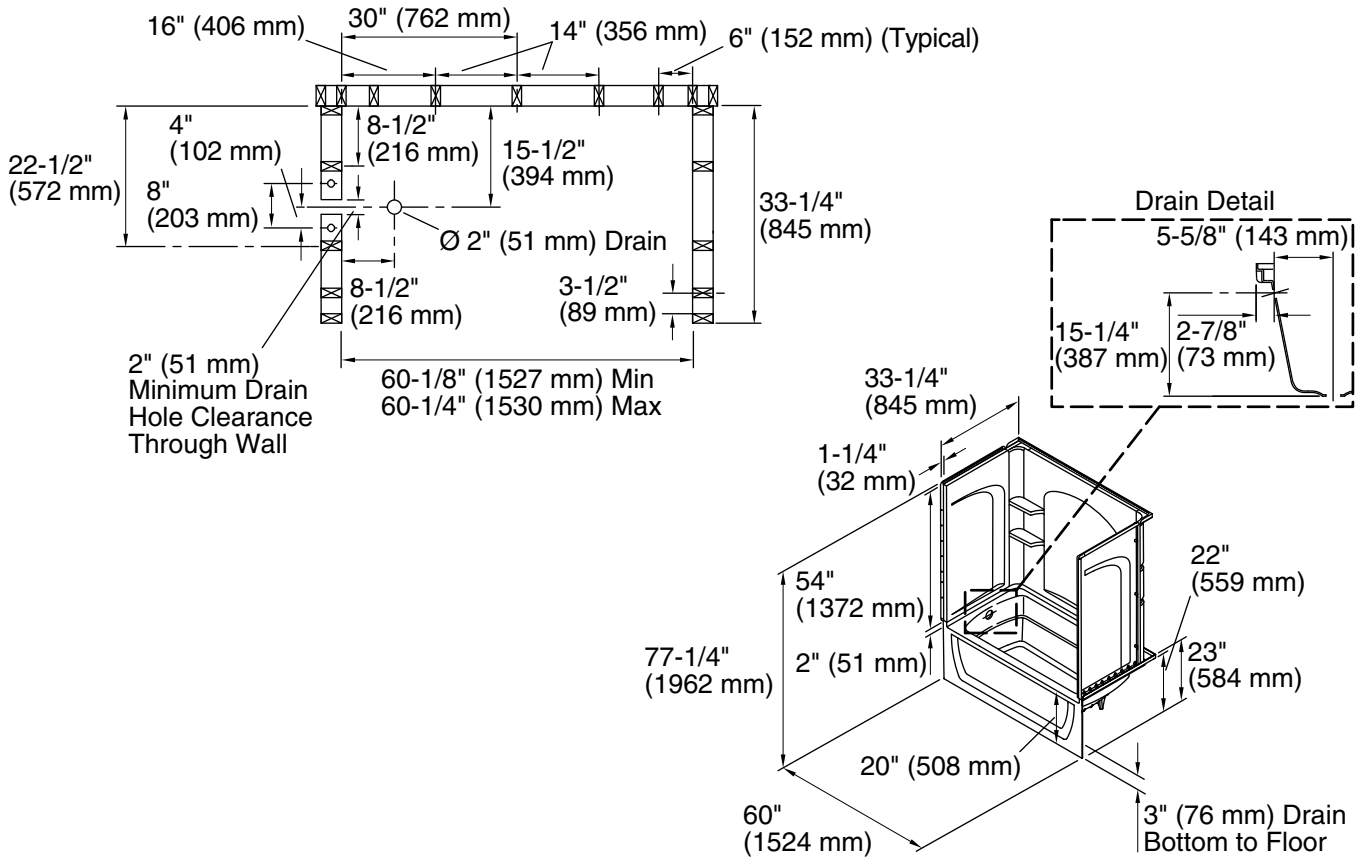

Ensemble™ Curve

60" x 32" Vikrell® bath/shower, left above-floor drain
71220112

Features

- 20" apron
- Tongue-and-groove walls with snap-together installation
- Corner shelves
- 3" (76 mm) drain-to-floor clearance for above-floor drain installation
- Innovative Dry-Block™ seal and channeled water containment system form watertight seams

Included Components

- 71224100 60" x 32" Vikrell® bath/shower wall set
- 71121112 60" x 32" Vikrell® bath, left above-floor drain

Codes/Standards

- CSA B45.5/IAPMO Z124
- ASTM E162
- ASTM E662
- HUD, UM Bulletin 73
- IAPMO Certification

	0	White
--	---	-------

Technical Information

All product dimensions are nominal.

Drain location:	Left
Basin area, bottom:	42" x 20" (1067 mm x 508 mm)
Basin area, top:	54" x 26" (1372 mm x 660 mm)
Water depth:	13" (330 mm)
Water capacity:	51 gal (193.1 L)
Maximum door height:	55-1/2" (1410 mm)
Maximum door width:	57-11/16" (1465 mm)