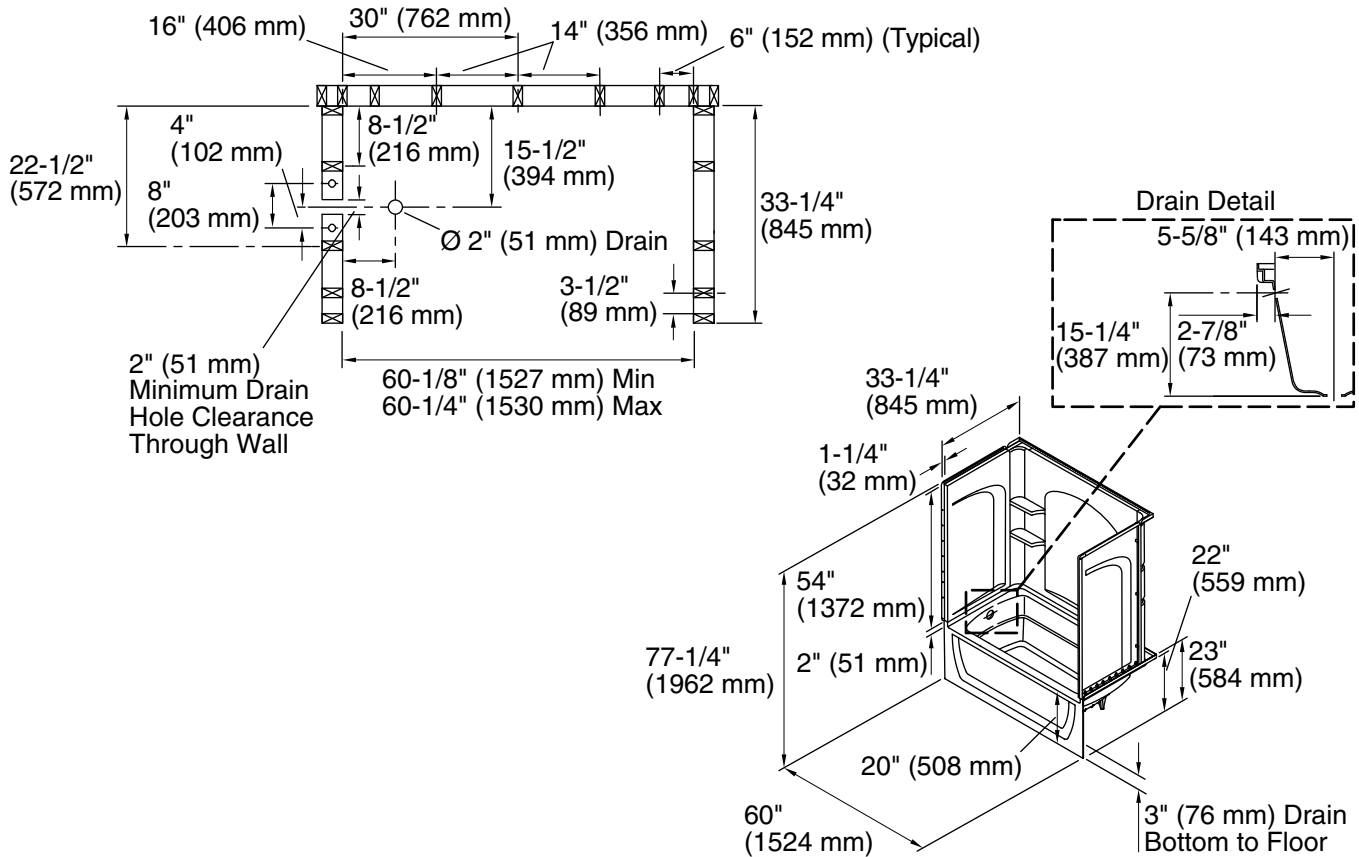

Ensemble™

60" x 32" AFD curve bath/shower
71220112

Features

- 20" apron.
- Tongue-and-groove walls with snap-together installation.
- Corner shelves.
- 3" drain-to-floor clearance for above-floor drain installation.

K-23726 Drain treatment
K-23733 Vikrell® cleaner

Included Components

Product consists of:

71224100 60" curve bath/shower wall set
71121112 60" x 32" AFD bath

Codes/Standards

CSA B45.5/IAPMO Z124
ASTM E162
ASTM E662
HUD, UM Bulletin 73

5-6-2020 10:23 - US

Technical Information

All product dimensions are nominal.

Installation: Three-wall alcove

Drain location: Left

Basin area, bottom: 42" x 20" (1067 mm x 508 mm)

Basin area, top: 54" x 26" (1372 mm x 660 mm)

Water depth: 13" (330 mm)

Water capacity: 51 gal (193.1 L)

Minimum flat for door: 3" (76 mm)

Maximum door height: 55-1/2" (1410 mm)

Maximum door width: 57-11/16" (1465 mm)

Notes

Install this product according to the installation instructions.