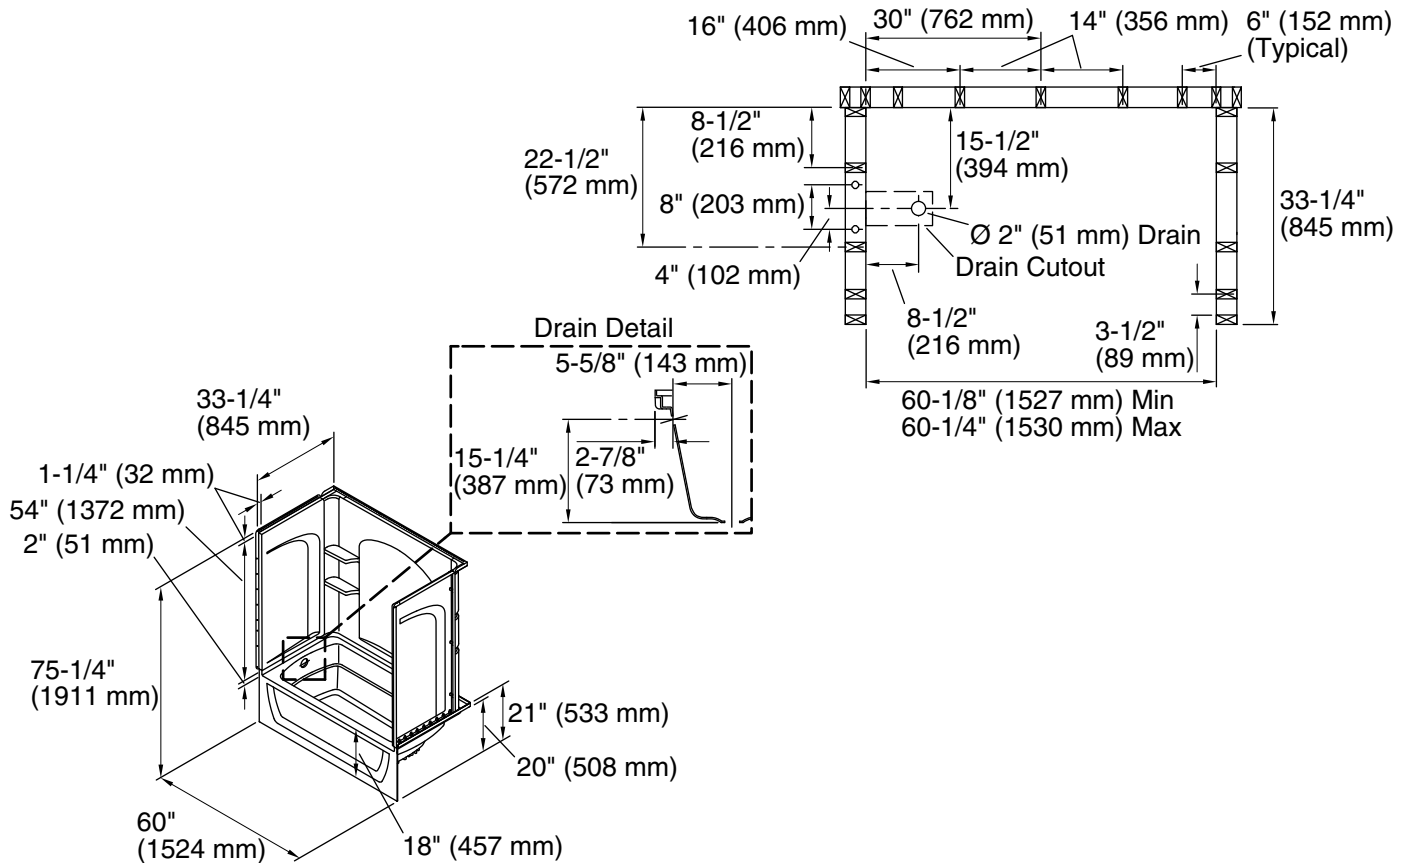

Ensemble™ Curve

60" x 32" Vikrell® bath/shower, left drain
71220110

Features

- 18" apron
- Tongue-and-groove walls with snap-together installation
- Corner shelves
- Innovative Dry-Block™ seal and channeled water containment system form watertight seams

Included Components

- 71224100 60" x 32" Vikrell® bath/shower wall set
- 71121110 60" x 32" Vikrell® bath, left drain

Codes/Standards

- CSA B45.5/IAPMO Z124
- ASTM E162
- ASTM E662
- HUD, UM Bulletin 73
- IAPMO Certification

	0	White
---	---	-------

Technical Information

All product dimensions are nominal.

Drain location:	Left
Basin area, bottom:	42" x 20" (1067 mm x 508 mm)
Basin area, top:	54" x 26" (1372 mm x 660 mm)
Water depth:	13-3/4" (349 mm)
Water capacity:	55 gal (208.2 L)
Maximum door height:	55-1/2" (1410 mm)
Maximum door width:	57-11/16" (1465 mm)