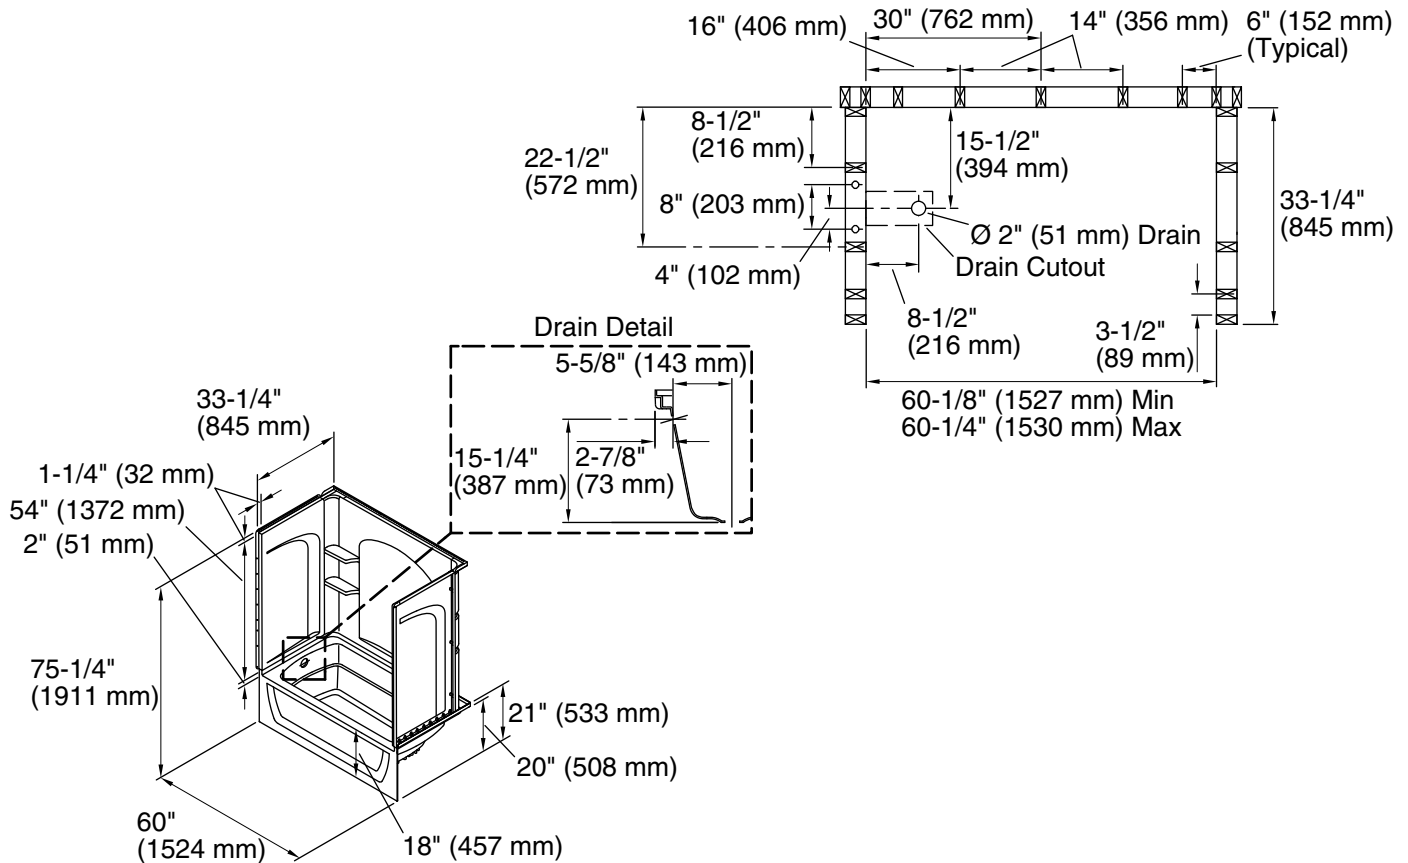

Ensemble™
60" curve bath/shower
71220110

Features

- 18" apron.
- Tongue-and-groove walls with snap-together installation.
- Corner shelves.

Material

- Made from solid Vikrell® material for strength, durability, and lasting beauty.

- 71224100 60" curve bath/shower wall set
- 71121110 60" bath

Codes/Standards

- CSA B45.5/IAPMO Z124
- ASTM E162
- ASTM E662
- HUD, UM Bulletin 73

**Warranty – Bathing Fixtures (and)
Kitchen and Utility Sinks Made of Solid
Vikrell® Material**

See website for detailed warranty information.

Available Colors/Finishes

Color tiles intended for reference only.

Color	Code	Description
	0	White
	96	KOHLER Biscuit

Technical Information

All product dimensions are nominal.

Installation:	Three-wall alcove
Drain location:	Left
Basin area, bottom:	42" x 20" (1067 mm x 508 mm)
Basin area, top:	54" x 26" (1372 mm x 660 mm)
Water depth:	13-3/4" (349 mm)
Water capacity:	55 gal (208.2 L)
Minimum flat for door:	3" (76 mm)
Maximum door height:	55-1/2" (1410 mm)
Maximum door width:	57-11/16" (1465 mm)