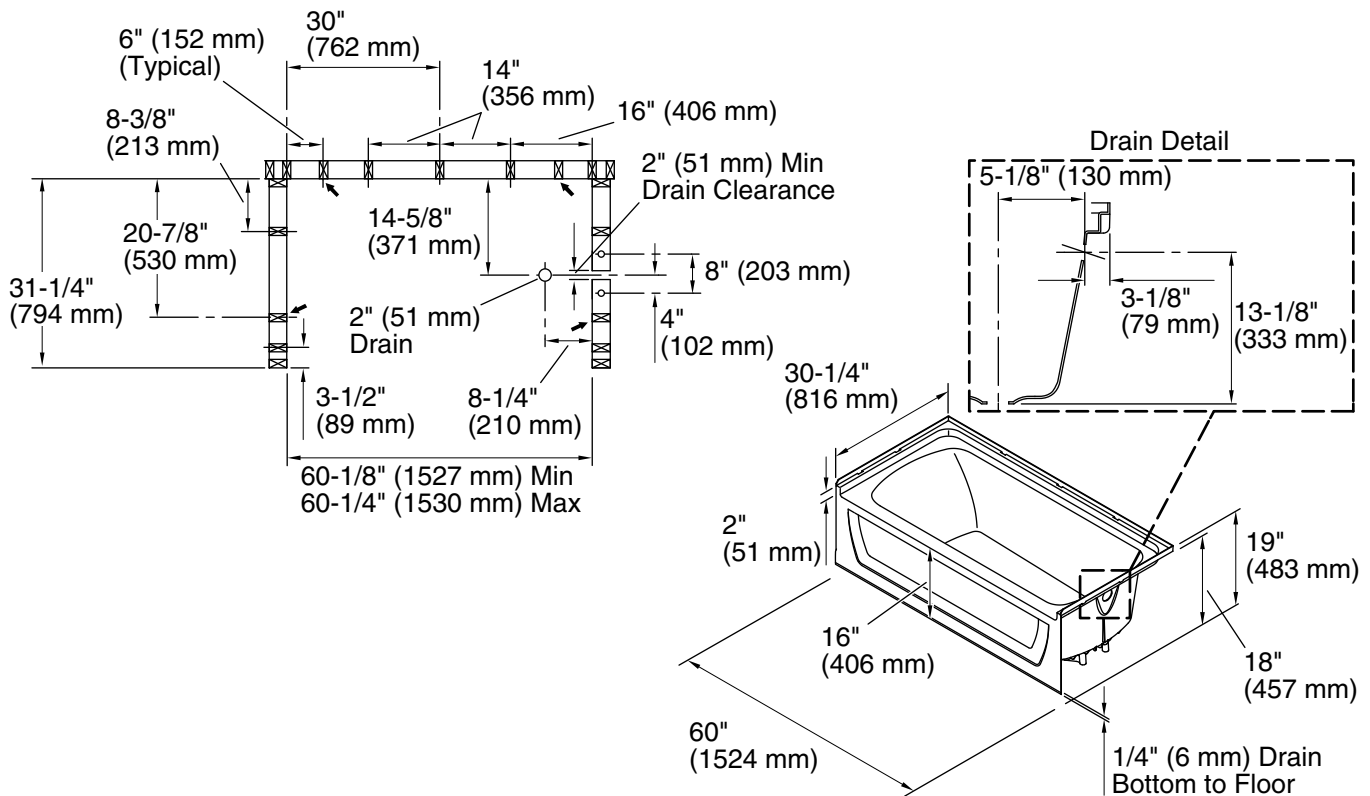

Ensemble™

60" bath
71171120

Features

- Designed with a 16" apron.
- Durable high-gloss finish provides a smooth, shiny surface that is easy to clean.
- Gently sloping bath with integral apron.
- 2" wainscot allows tile-down installation above bath deck.
- Can be installed with Wall Set 71374100.

3-20-2020 08:25 - US

Technical Information

All product dimensions are nominal.

Installation:	Three-wall alcove
Drain location:	Right
Basin area, bottom:	45" x 20" (1143 mm x 508 mm)
Basin area, top:	53" x 23" (1346 mm x 584 mm)
Water depth:	11-1/4" (286 mm)
Water capacity:	44 gal (166.6 L)
Minimum flat for door:	2-3/4" (70 mm)
Maximum door width:	57-11/16" (1465 mm)