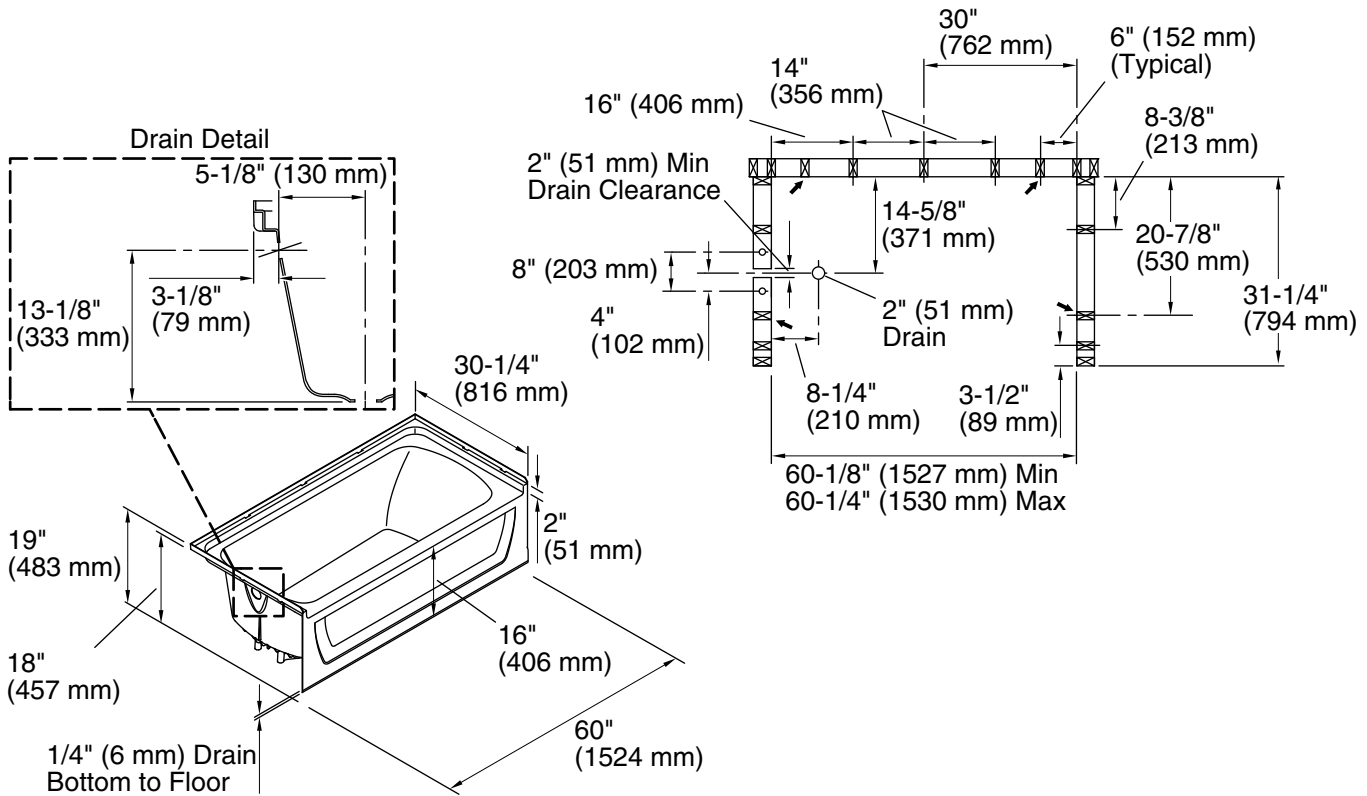

Features

- Designed with a 16" apron
- Durable high-gloss finish provides a smooth, shiny surface that is easy to clean
- Gently sloping bath with integral apron
- 2" wainscot allows tile-down installation above bath deck
- Can be installed with wall set 71374100

Technical Information

All product dimensions are nominal.

Installation:	Three-wall alcove
Drain location:	Left
Basin area, bottom:	45" x 20" (1143 mm x 508 mm)
Basin area, top:	53" x 23" (1346 mm x 584 mm)
Water depth:	11-1/4" (286 mm)
Water capacity:	44 gal (166.6 L)
Minimum flat for door:	2-3/4" (70 mm)
Maximum door width:	57-11/16" (1465 mm)