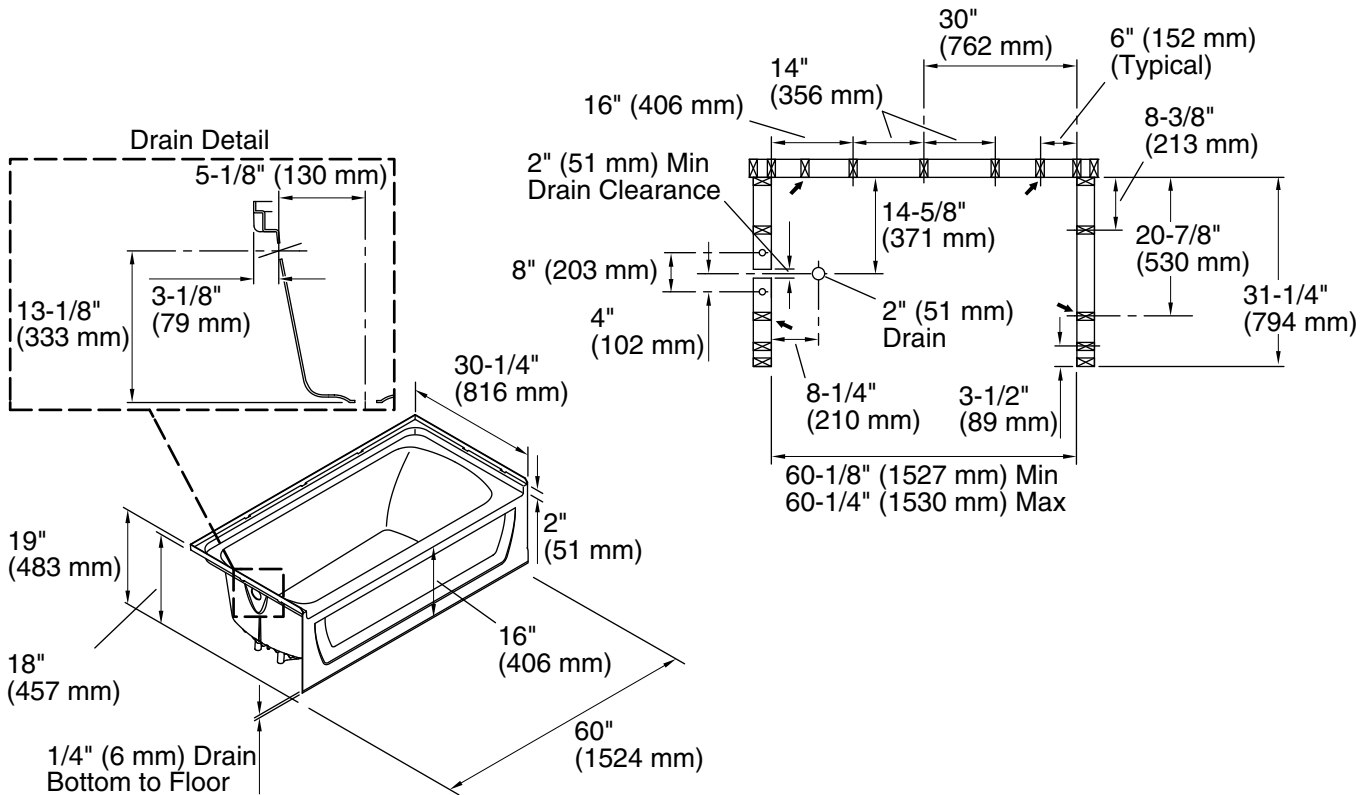

Ensemble™

60-1/4" x 30" bath
71171110

Features

- Designed with a 16" apron.
- Durable high-gloss finish provides a smooth, shiny surface that is easy to clean.
- Gently sloping bath with integral apron.
- 2" wainscot allows tile-down installation above bath deck.
- Can be installed with wall set 71374100.

Technical Information

All product dimensions are nominal.

Installation:	Three-wall alcove
Drain location:	Left
Basin area, bottom:	45" x 20" (1143 mm x 508 mm)
Basin area, top:	53" x 23" (1346 mm x 584 mm)
Water depth:	11-1/4" (286 mm)
Water capacity:	44 gal (166.6 L)
Minimum flat for door:	2-3/4" (70 mm)
Maximum door width:	57-11/16" (1465 mm)