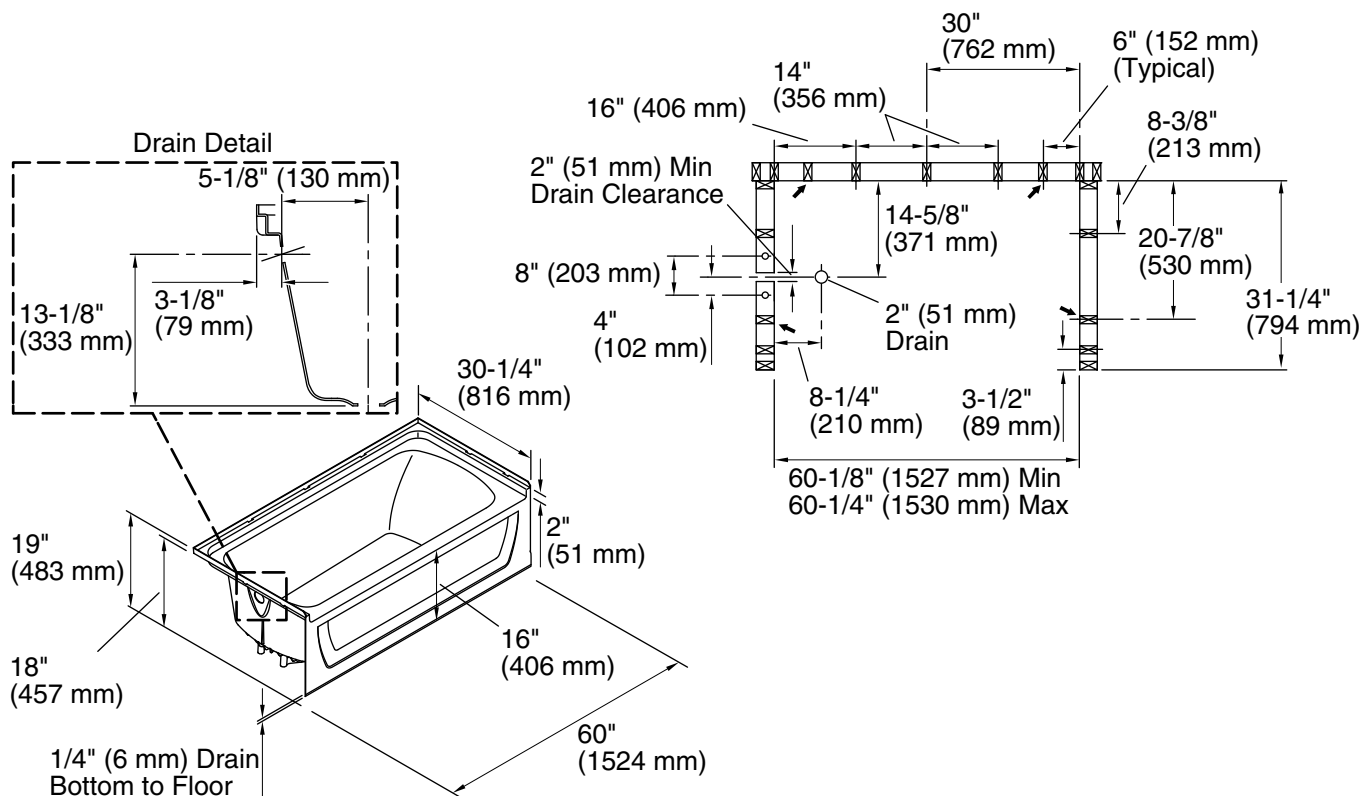

### Technical Information

All product dimensions are nominal.

Installation: Three-wall alcove

Drain location: Left

Basin area, bottom: 45" x 20" (1143 mm x 508 mm)

Basin area, top: 53" x 23" (1346 mm x 584 mm)

Water depth: 11-1/4" (286 mm)

Water capacity: 44 gal (166.6 L)

Minimum flat for door: 2-3/4" (70 mm)

Maximum door width: 57-11/16" (1465 mm)