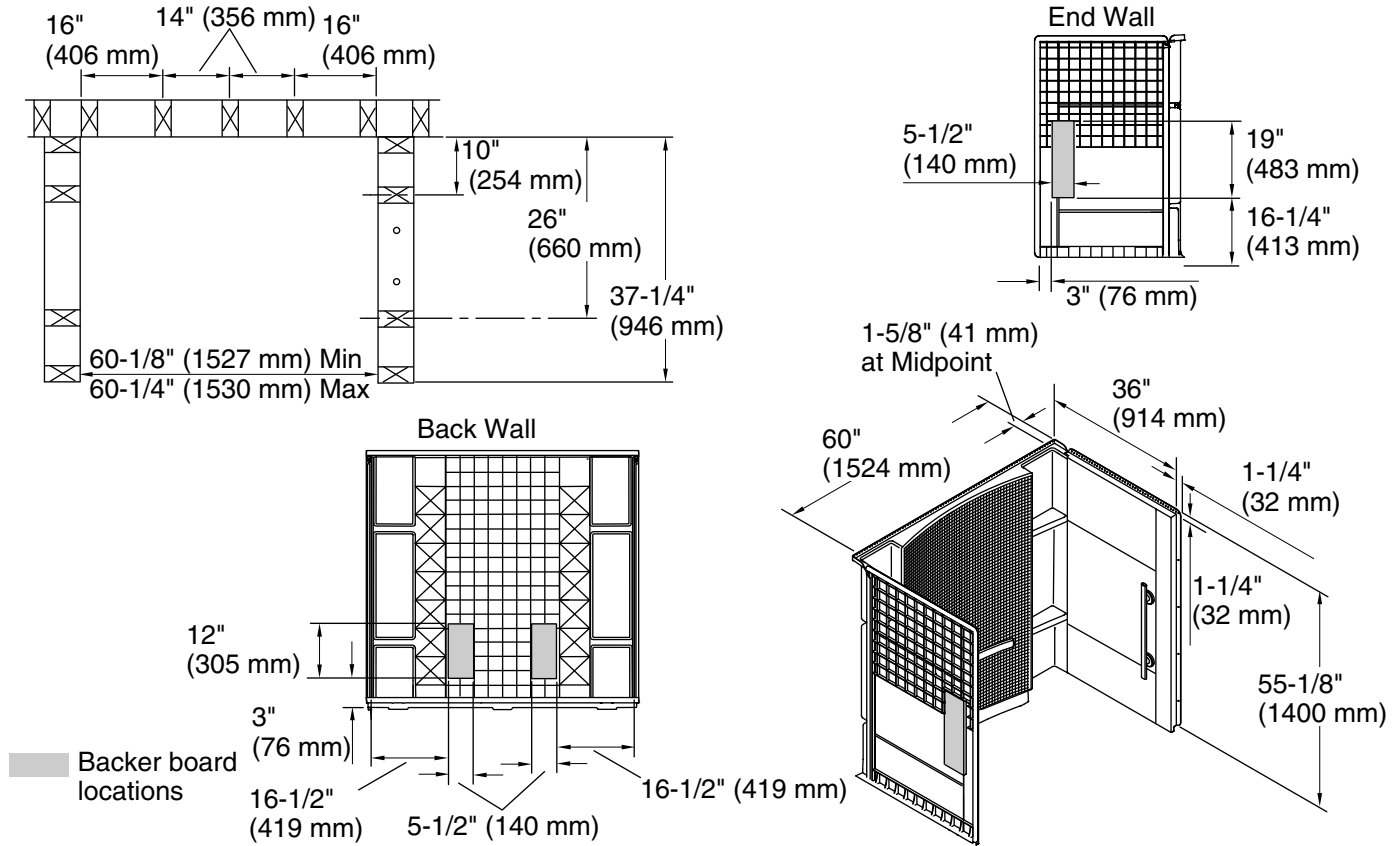

Technical Information

All product dimensions are nominal.

Installation: Three-wall alcove
Maximum door height: 55-7/8" (1419 mm)
Maximum door width: 56-3/4" (1441 mm)

Notes

Install this product according to the installation instructions.
Measure your actual product for roughing-in details.