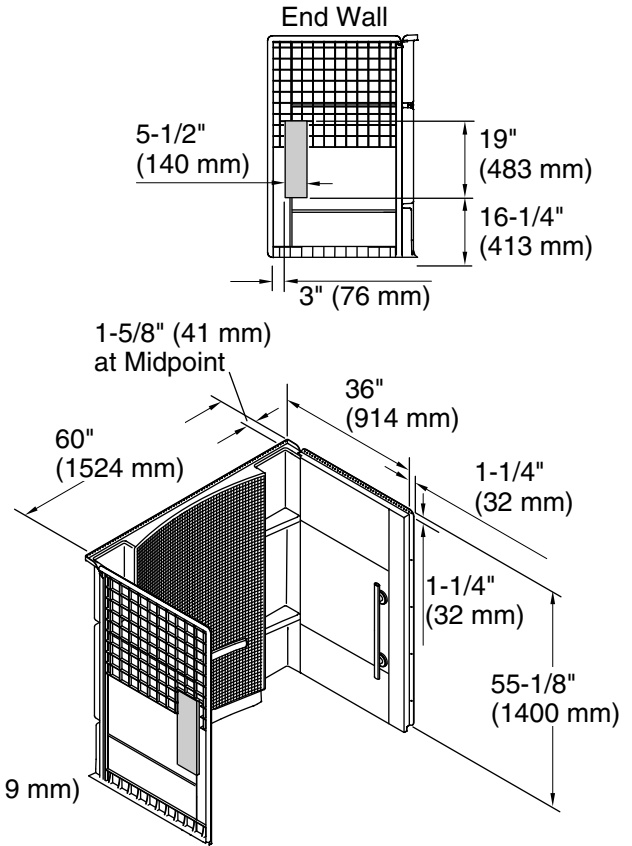

Technical Information

All product dimensions are nominal.

Installation: Three-wall alcove
 Maximum door height: 55-7/8" (1419 mm)
 Maximum door width: 56-3/4" (1441 mm)

Notes

Install this product according to the installation instructions.
 Measure your actual product for roughing-in details.