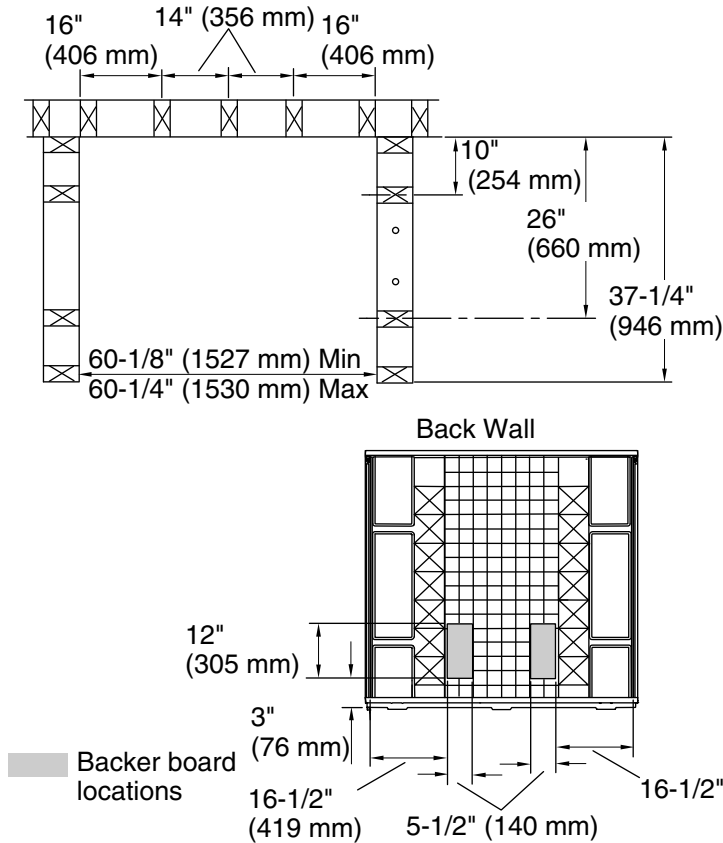

Technical Information

All product dimensions are nominal.

Installation: Three-wall alcove
 Maximum door height: 55-7/8" (1419 mm)
 Maximum door width: 56-3/4" (1441 mm)

Notes

Install this product according to the installation instructions.
 Measure your actual product for roughing-in details.