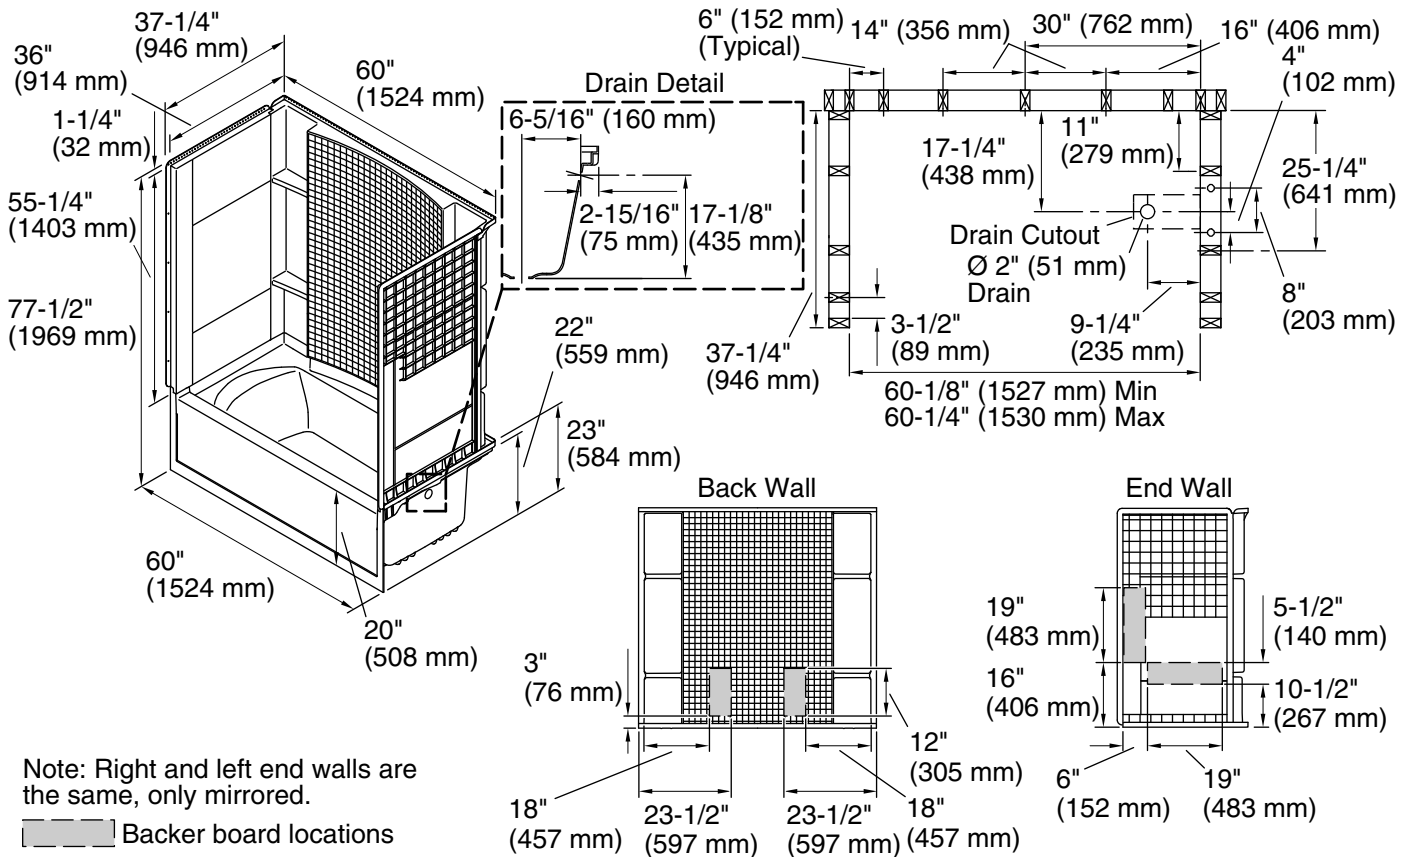

Accord®
60" x 36" bath/shower w/Aging in Place backerboards

71160126

Features

- 20" apron.
- Pivot snap-together modular design.
- Geometric back-wall design.
- Molded-in shelves.
- Aging in Place backerboards.

Included Components

- Product consists of:
- 71164106 60" bath/shower wall set w/Aging in Place backerboards
 - 71161120 60" bath

Codes/Standards

- CSA B45.5/IAPMO Z124
- ASTM E162
- ASTM E662
- HUD, UM Bulletin 73

5-6-2020 10:21 - US

Technical Information

All product dimensions are nominal.

- Installation: Three-wall alcove
- Drain location: Right
- Basin area, bottom: 22-7/8" x 46" (581 mm x 1168 mm)
- Basin area, top: 24-7/8" x 50-7/8" (632 mm x 1292 mm)
- Water depth: 15-1/8" (384 mm)
- Water capacity: 70 gal (265 L)
- Minimum flat for door: 2-3/4" (70 mm)
- Maximum door height: 55-7/8" (1419 mm)
- Maximum door width: 56-3/4" (1441 mm)