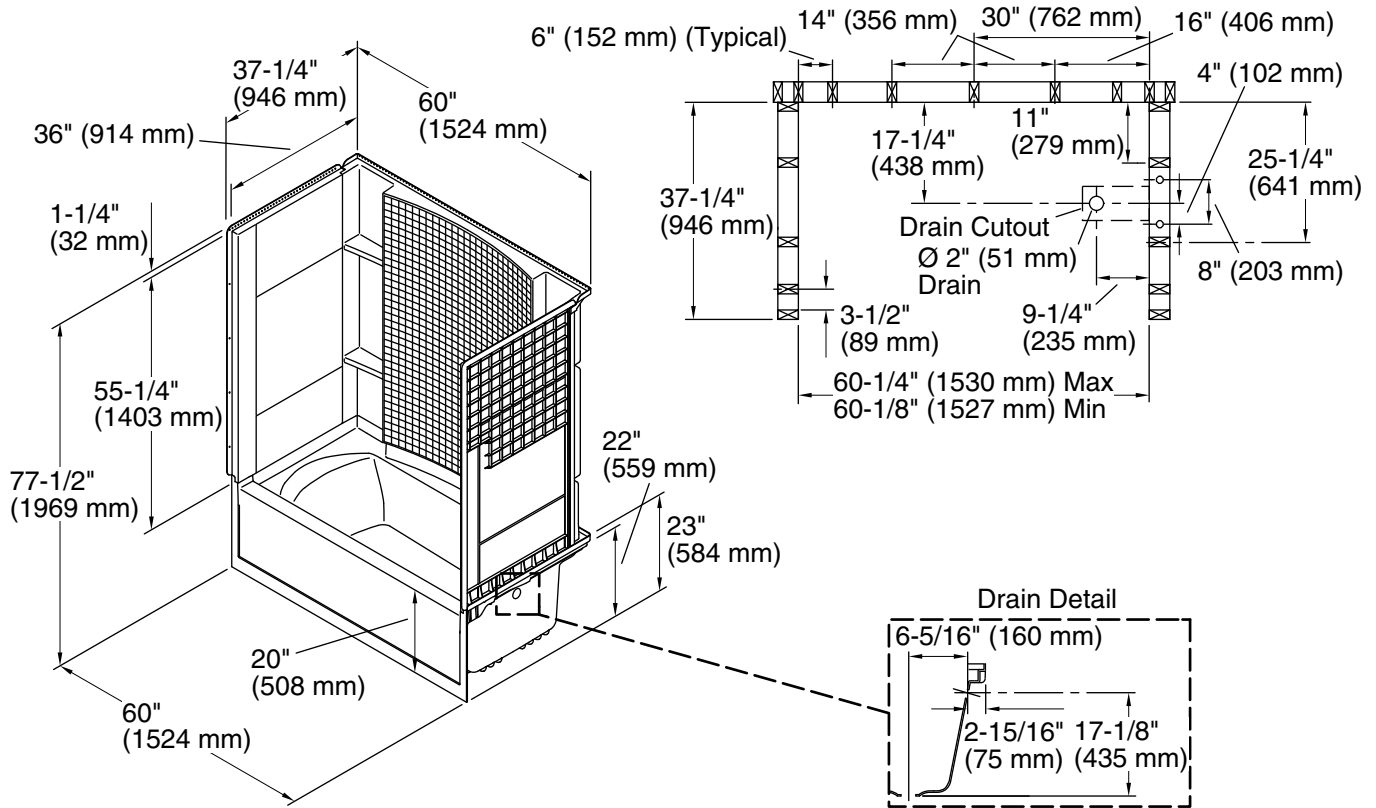

Available Colors/Finishes

Color tiles intended for reference only.

Color	Code	Description
	0	White
	96	KOHLER Biscuit

Technical Information

All product dimensions are nominal.

Installation:	Three-wall alcove
Drain location:	Right
Basin area, bottom:	22-7/8" x 46" (581 mm x 1168 mm)
Basin area, top:	24-7/8" x 50-7/8" (632 mm x 1292 mm)
Water depth:	15-1/8" (384 mm)
Water capacity:	70 gal (265 L)
Minimum flat for door:	2-3/4" (70 mm)
Maximum door height:	55-7/8" (1419 mm)
Maximum door width:	56-3/4" (1441 mm)