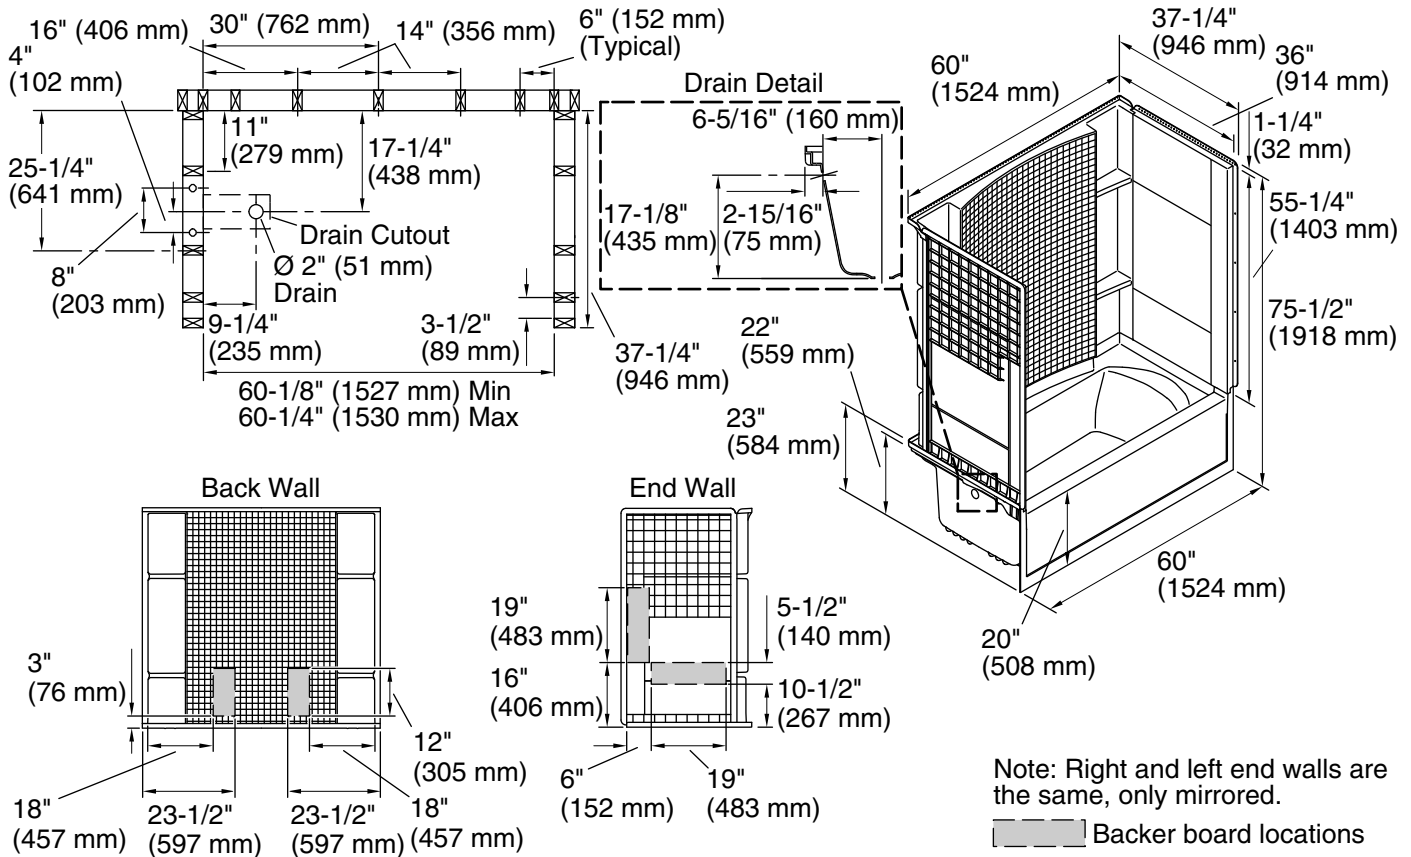

Available Colors/Finishes

Color tiles intended for reference only.

Color	Code	Description
	0	White
	96	KOHLER Biscuit

Technical Information

All product dimensions are nominal.

Installation: Three-wall alcove

Drain location: Left

Basin area, bottom: 22-7/8" x 46" (581 mm x 1168 mm)

Basin area, top: 24-7/8" x 50-7/8" (632 mm x 1292 mm)

Water depth: 15-1/8" (384 mm)

Water capacity: 70 gal (265 L)

Minimum flat for door: 2-3/4" (70 mm)

Maximum door height: 55-7/8" (1419 mm)

Maximum door width: 56-3/4" (1441 mm)

Notes

Install this product according to the installation instructions.

Studs should be positioned roughly as shown.

Double studding is recommended for pivot shower door installations.